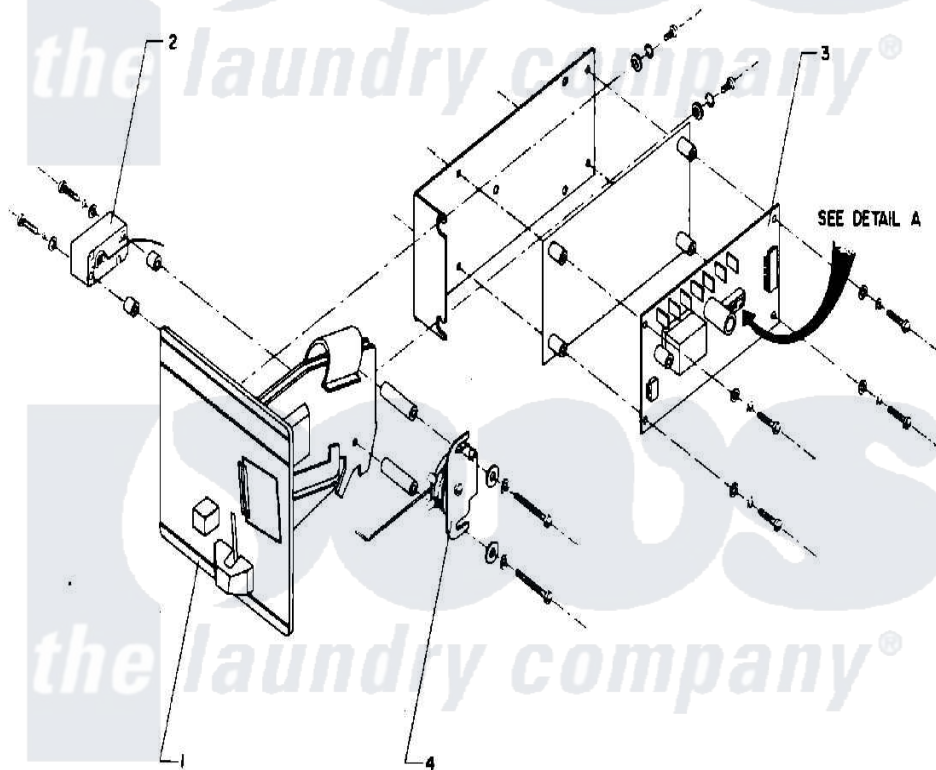

Maytag MAF50MC1 05 - COIN METER AND COIN BOX

DETAIL A
COIN COUNTER
DIP SWITCHES

Maytag [Residential Maytag MAF50MC1 Washer Parts](#) Parts Diagram 05 - COIN METER AND COIN BOX
Click on the part number to view part

Item	Original Part Number	Replaced By	Status	Part Description
001	24001615			COIN ACCEPTOR (US QUARTER)
"	24001754		Not Available	COIN METER (110V/50-60HZ) (US QUARTERS)
"	24001755		Not Available	COIN METER (110V/50-60HZ) (CANADIAN QUARTERS)
"	NLA		Not Available	COIN METER, HANKE (DIGITAL)
002	NLA		Not Available	SWITCH, COIN
003	24001617		Not Available	ELECTRONIC COIN COUNTER W/HAR
004	24001618		Not Available	SOLENOID, COIN BLOCKING (120V)
"	24001756			Solenoid, Coin Blocking
005	24002035			Harness, Led