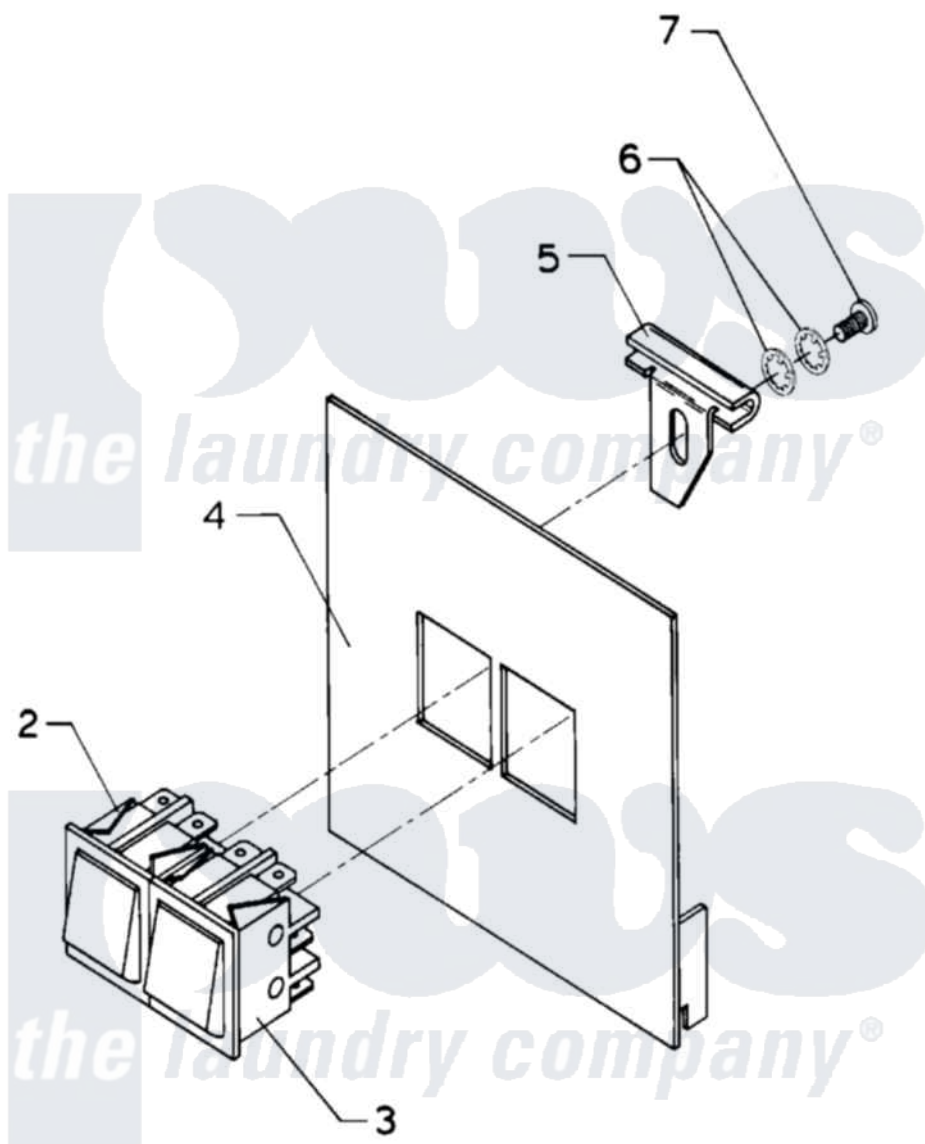

Maytag MAF50MC1 06 - MANUAL START/STOP CONTROL

Maytag [Residential Maytag MAF50MC1 Washer Parts](#) Parts Diagram 06 - MANUAL START/STOP CONTROL
Click on the part number to view part

Item	Original Part Number	Replaced By	Status	Part Description
001	24001764		Not Available	KIT, START/STOP COMPLETE
002	24001251			Switch
003	24001252			Switch, Momentary
004	NLA		Not Available	COVER, PLATE (OPL)