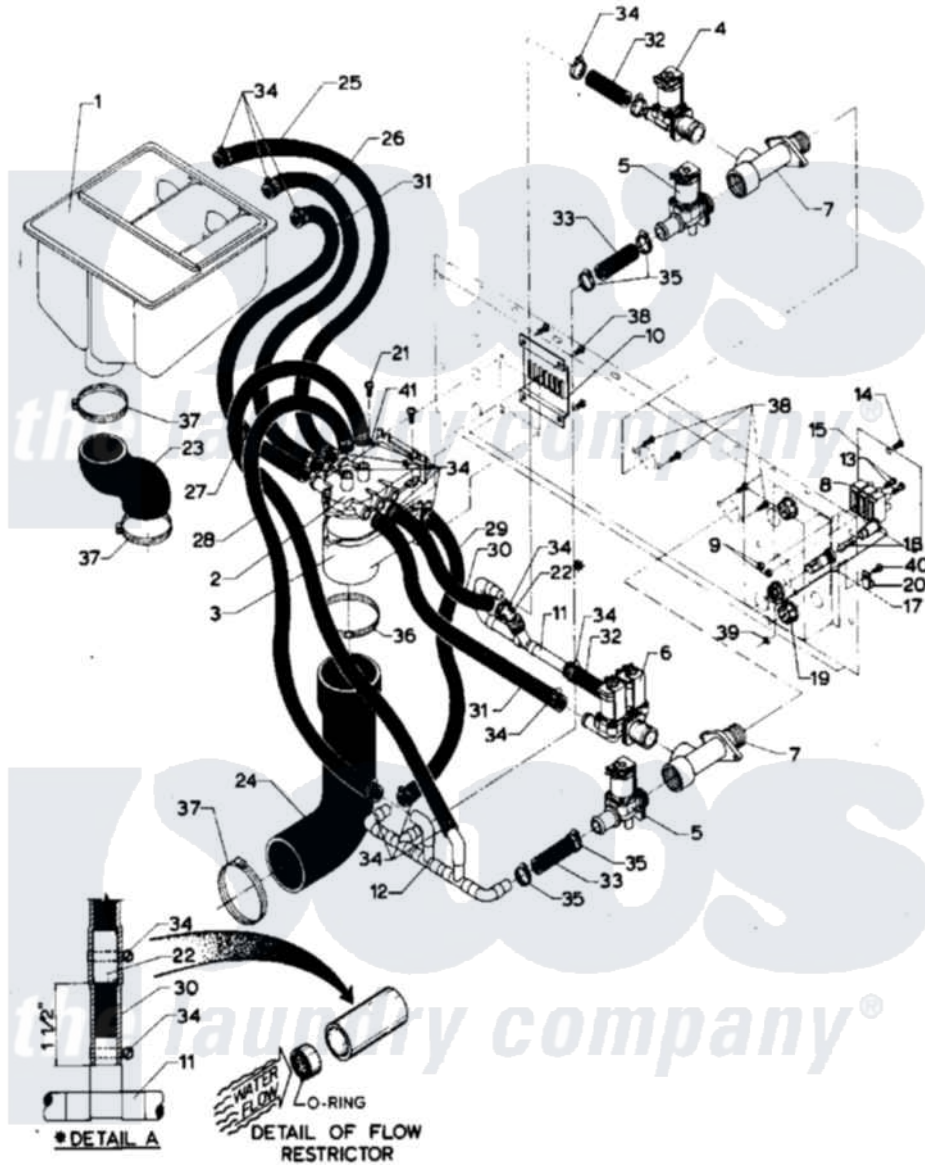

Maytag MAF50MC1 07 - SOAP DISPENSER

Maytag [Residential Maytag MAF50MC1 Washer Parts](#) Parts Diagram 07 - SOAP DISPENSER
 Click on the part number to view part

Item	Original Part Number	Replaced By	Status	Part Description
001	24001627		Not Available	DISPENSER, SUPPLY (COIN)
002	24001031			Breaker, Vac.
003	24001032			Breaker, Vac.
004	24001119			Valve
005	W10124350		Not Available	PART NUMBER NOT AVAILABLE
006	W10124350		Not Available	PART NUMBER NOT AVAILABLE
007	24001448			Seal
008	24001366		Not Available	BLOCK, INPUT & POWER (4 TERM)
"	24001629		Not Available	BLOCK, INPUT POWER (3 WIRE)
009	24001425			Nut, Fiberlock, Pltd
010	24001426			Cover, Vacuum Breaker
011	24001777		Not Available	MANIFOLD, SUPPLY
012	W10124350		Not Available	PART NUMBER NOT AVAILABLE

013	24001430		Screw, S.s
014	24001301	67006964	Screw, Glide
015	24001429		Not Available COVER, JUNCTION BOX
016	W10124350		Not Available PART NUMBER NOT AVAILABLE
017	24001433		Holder, Fuse
018	24001225		Fuse, Control
019	24001436	8008P014-60	Grommet, Nylon
020	24001434		Not Available CONNECTOR, GROUND
021	24001432	W10068250	Screw
022	24001775		Not Available FLOW RESTRICTOR ASSY.
023	24001442		Hose, Soap Dispenser
024	24001033		Hose, Vacuum Breaker
025	24001781		Not Available HOSE
026	24001783		Not Available HOSE
027	W10124350		Not Available PART NOT USED
028	24001767		Not Available HOSE
029	24001788		Not Available HOSE
030	24001771		Not Available HOSE
031	24001792		Hose
032	24001794		Hose
033	24001794		Hose
034	24001423	489503	Clamp
035	24001797		Not Available CLAMP (SIZE 24)
036	24001282		Not Available CLAMP, HOSE (No.48)
037	24001353	696392	Hose Clamp
038	24001414	4450038	Screw
039	24001342	74005230	Nut, Lock
040	24001432	W10068250	Screw
041	24001425		Nut, Fiberlock, Pltd