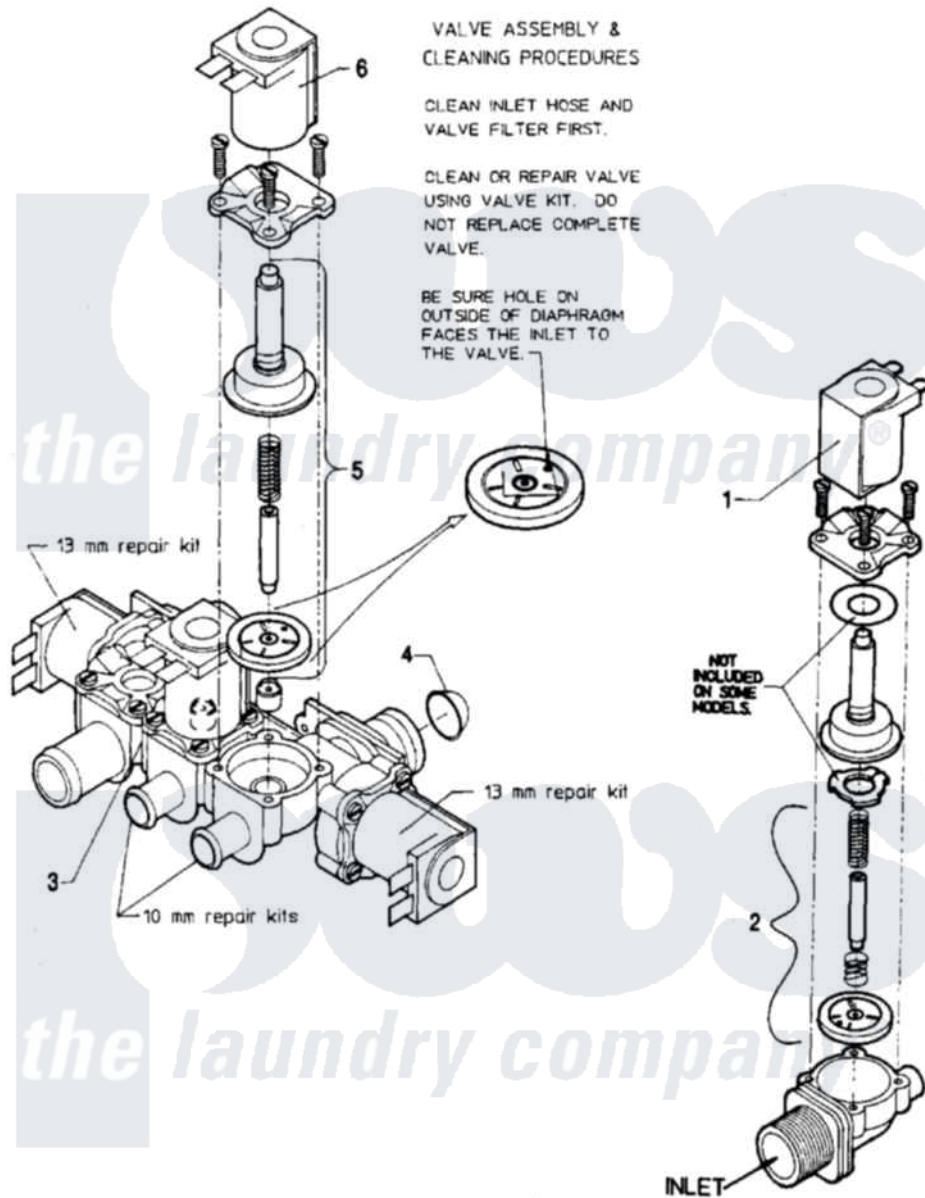

Maytag MAF50MC1 08 - WATER VALVE

Maytag [Residential Maytag MAF50MC1 Washer Parts](#) Parts Diagram 08 - WATER VALVE
 Click on the part number to view part

Item	Original Part Number	Replaced By	Status	Part Description
001	24001119			Valve
"	24001448			Seal
"	24001549		Not Available	FILTER, MESH (11MM US THREAD)
"	W10124350		Not Available	PART NOT USED
002	W10124350		Not Available	PART NOT USED
003	24001226			Valve, Mixing
004	24001634		Not Available	SCREEN, VALVE
005	24001122			Kit, Valve Repair
"	24001231			Kit, Repair
006	24001232			Coil, Water Valve