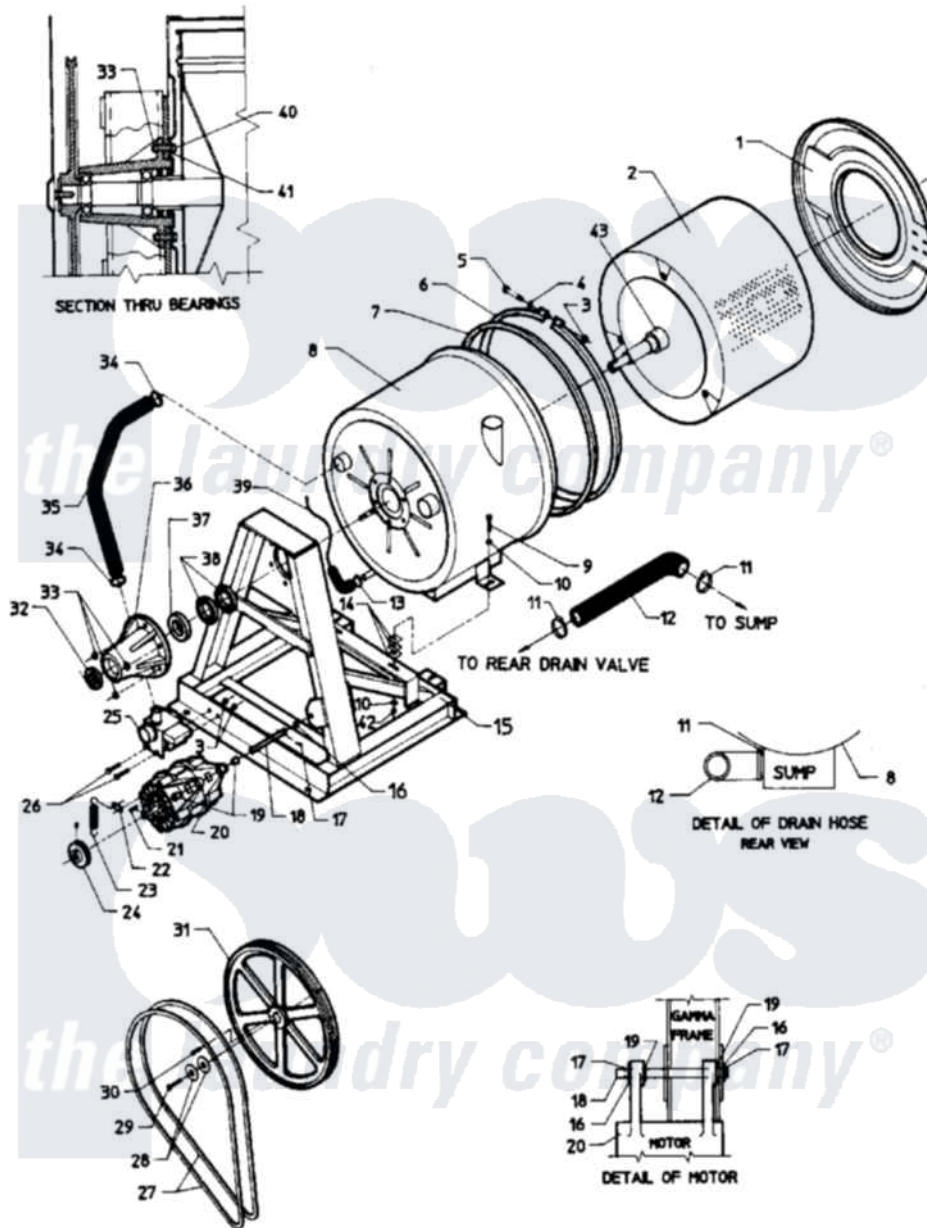

# Maytag MAF50MC1 09 - MAIN EXPLODED VIEW-SUB ASSEMBLY

Maytag Residential Maytag MAF50MC1 Washer Parts Parts Diagram 09 - MAIN EXPLODED VIEW-SUB ASSEMBLY  
 Click on the part number to view part

Item	Original Part Number	Replaced By	Status	Part Description
001	NLA		Not Available	FRONT SHELL ASSY.
002	<a href="#">24001392</a>			Kit, Basket
003	<a href="#">24001215</a>			Kit, Band Fastener
004	<a href="#">24001215</a>			Kit, Band Fastener
005	<a href="#">24001215</a>			Kit, Band Fastener
006	NLA		Not Available	KIT, BAND SHELL
007	<a href="#">24001184</a>			Gasket Kit
008	NLA		Not Available	KIT, SHIELD RETRO
009	<a href="#">24001657</a>			Bolt
010	<a href="#">24001516</a>			Washer, Flat Pltd.
011	24001353	<a href="#">696392</a>		Hose Clamp
012	<a href="#">24002032</a>			Hose, Drain
013	24001438	<a href="#">285655</a>		Clamp, Hose
014	24001803		Not Available	SHIM, SHELL
015	24001373		Not Available	KIT ASSY., FRAME (2 SPEED)
016	<a href="#">24001812</a>			Washer, Hardened