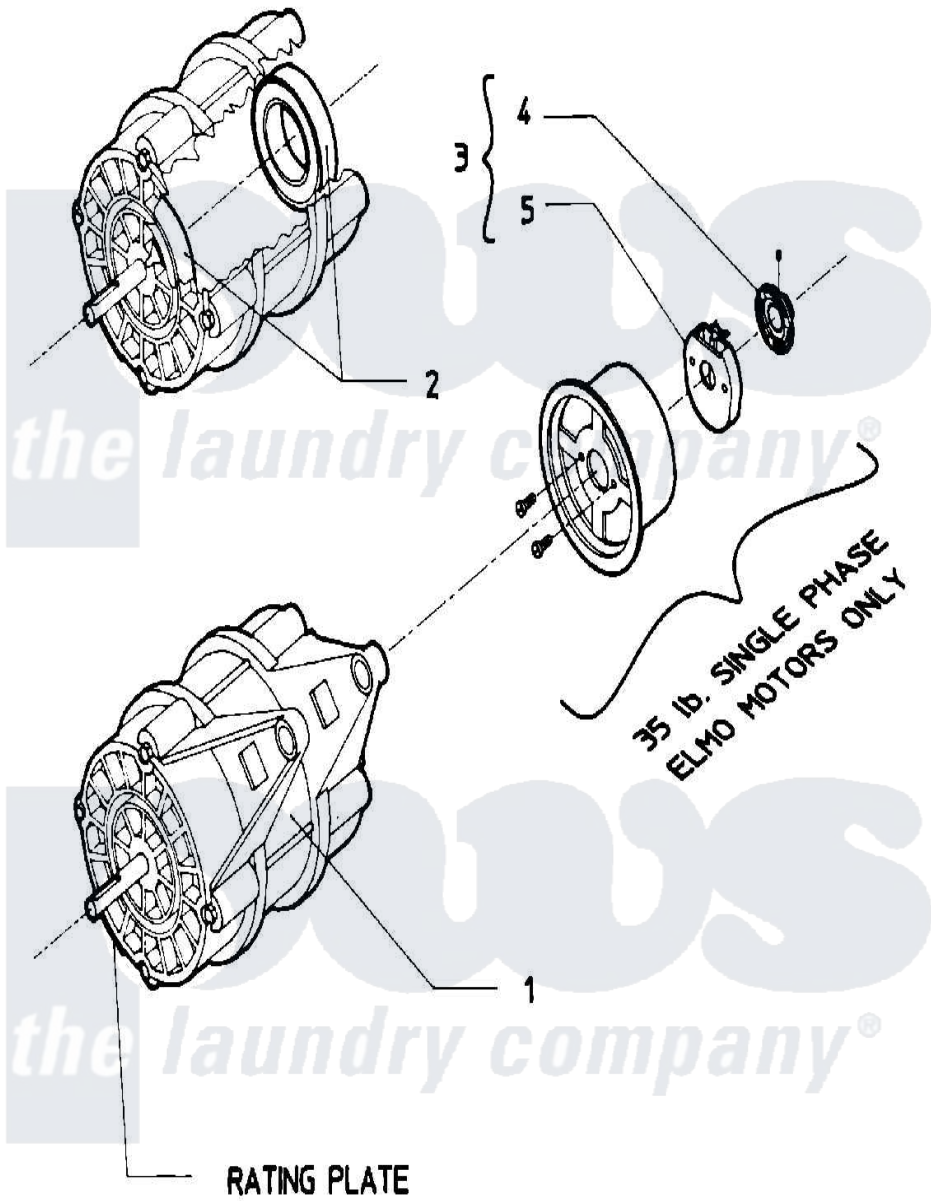

# Maytag MAF50MC1 10 - MOTOR

Maytag [Residential Maytag MAF50MC1 Washer Parts](#) Parts Diagram 10 - MOTOR  
 Click on the part number to view part

Item	Original Part Number	Replaced By	Status	Part Description
001	<a href="#">24001080</a>			Motor, 2SP
"	<a href="#">24001084</a>			Motor, 2SP
002	<a href="#">24001017</a>			Bearing, Motor
003	W10124350		Not Available	PART NOT USED