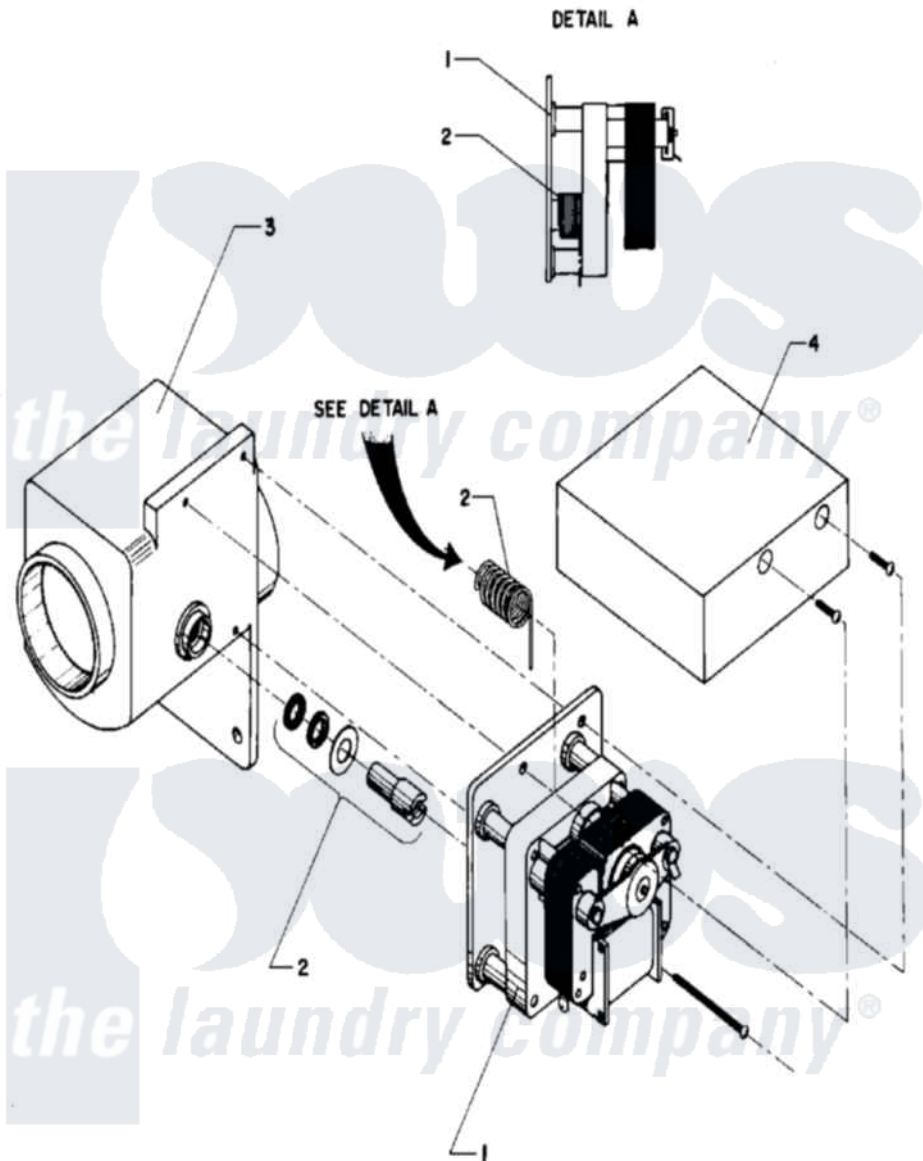

Maytag MAF50MC1 11 - DRAIN VALVE

Maytag [Residential Maytag MAF50MC1 Washer Parts](#) Parts Diagram 11 - DRAIN VALVE
 Click on the part number to view part

Item	Original Part Number	Replaced By	Status	Part Description
001	24001217			Valve, Drain
"	24001530			Valve, Motor Drain
002	24001528			Shaft, Drive And Seal Kit
003	W10124350		Not Available	PART NOT USED
004	W10124350		Not Available	PART NOT USED