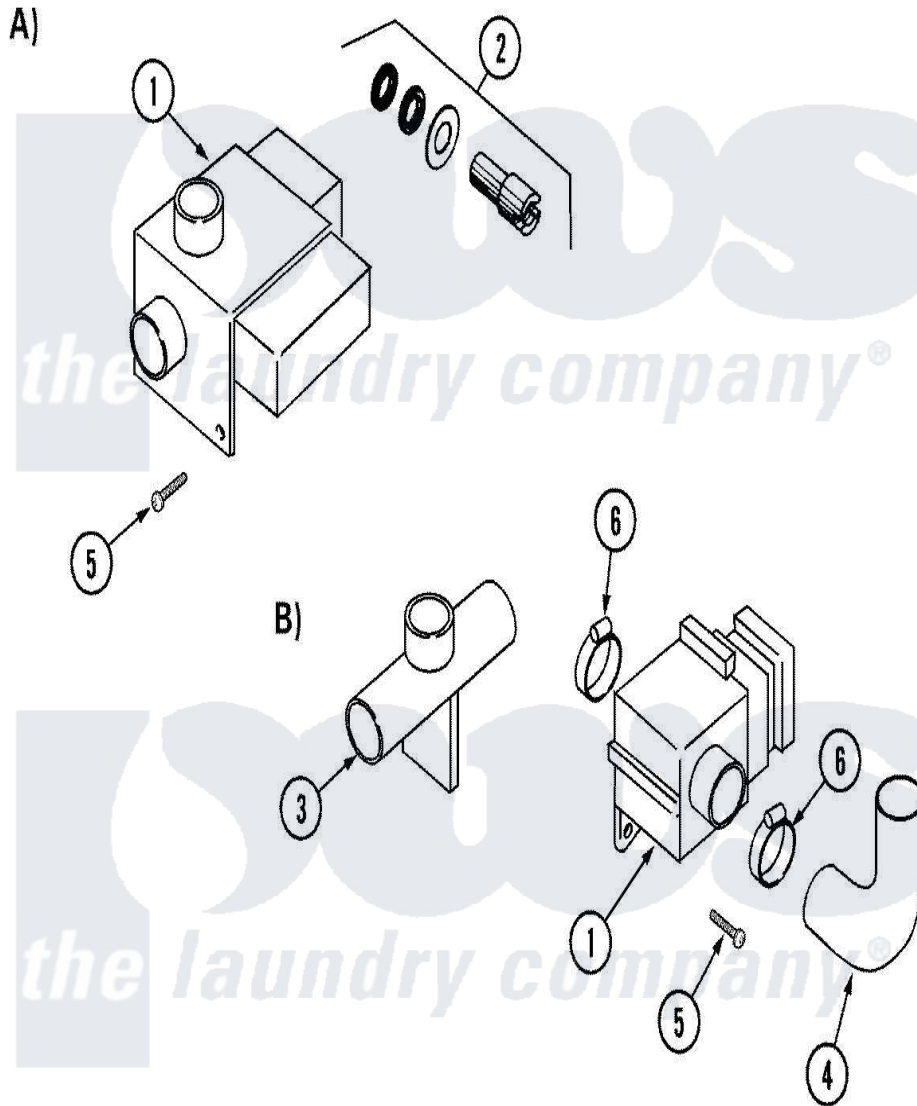

Maytag MAF50MC4TW 01 - DRAIN VALVE (MC2/MN2)

Maytag [Residential Maytag MAF50MC4TW Washer Parts](#) Parts Diagram 01 - DRAIN VALVE (MC2/MN2)
 Click on the part number to view part

Item	Original Part Number	Replaced By	Status	Part Description
1	24001217			Valve, Drain
"	24001116			Valve, Drain
2	24001528			Shaft, Drive And Seal Kit
3	24001826		Not Available	(B)CONNECTION, TEE-DRAIN
4	24001565			Hose, Drain
5	24001502	8204624		Bolt
6	24001353	696392		Hose Clamp