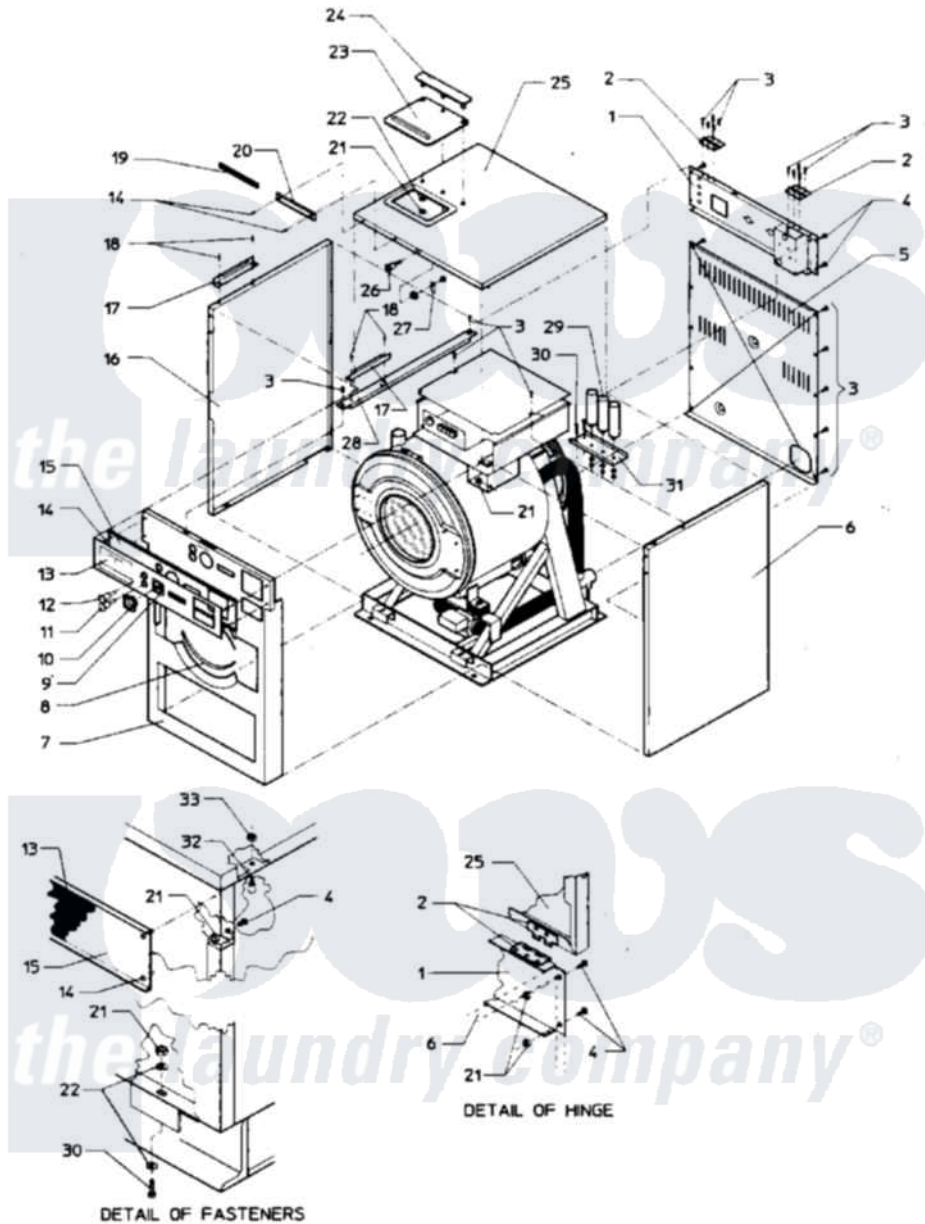

Maytag MAF50MN1 01 - MAIN EXPLODED VIEW - FINAL ASSEMBLY

Maytag [Residential Maytag MAF50MN1 Washer Parts](#) Parts Diagram 01 - MAIN EXPLODED VIEW - FINAL ASSEMBLY

[Click on the part number to view part](#)

| Item | Original Part Number | Replaced By | Status | Part Description |
|------|---------------------------|--------------------------|---------------|---|
| 001 | 24001171 | | | Panel Kit, Valve |
| 002 | 24001676 | | Not Available | HINGE, TOP COVER (NOTE: 18003069 AFTER SERIAL |
| " | Y24001300 | | | Hinge |
| 003 | 24001301 | 67006964 | | Screw, Glide |
| 004 | 24001323 | | | Screw |
| 005 | 24001402 | 24001198 | | Hose Kit, Soap Dispenser |
| 006 | NLA | | Not Available | PANEL KIT, SIDE (RT.)50 |
| 007 | NLA | | Not Available | PANEL ASSY. (INNER FRONT) |
| 008 | 24001550 | 24001532 | | Trim- Pane |
| 009 | 24001679 | | Not Available | DECAL, CYCLE INDICATOR |
| 010 | 24001680 | | | GLASS, TIMER |
| 011 | 24001681 | | Not Available | LIGHT, INDICATOR (RED 110V) |
| 012 | 24001682 | | Not Available | LIGHT, INDOCATOR (AMBER 110V) |