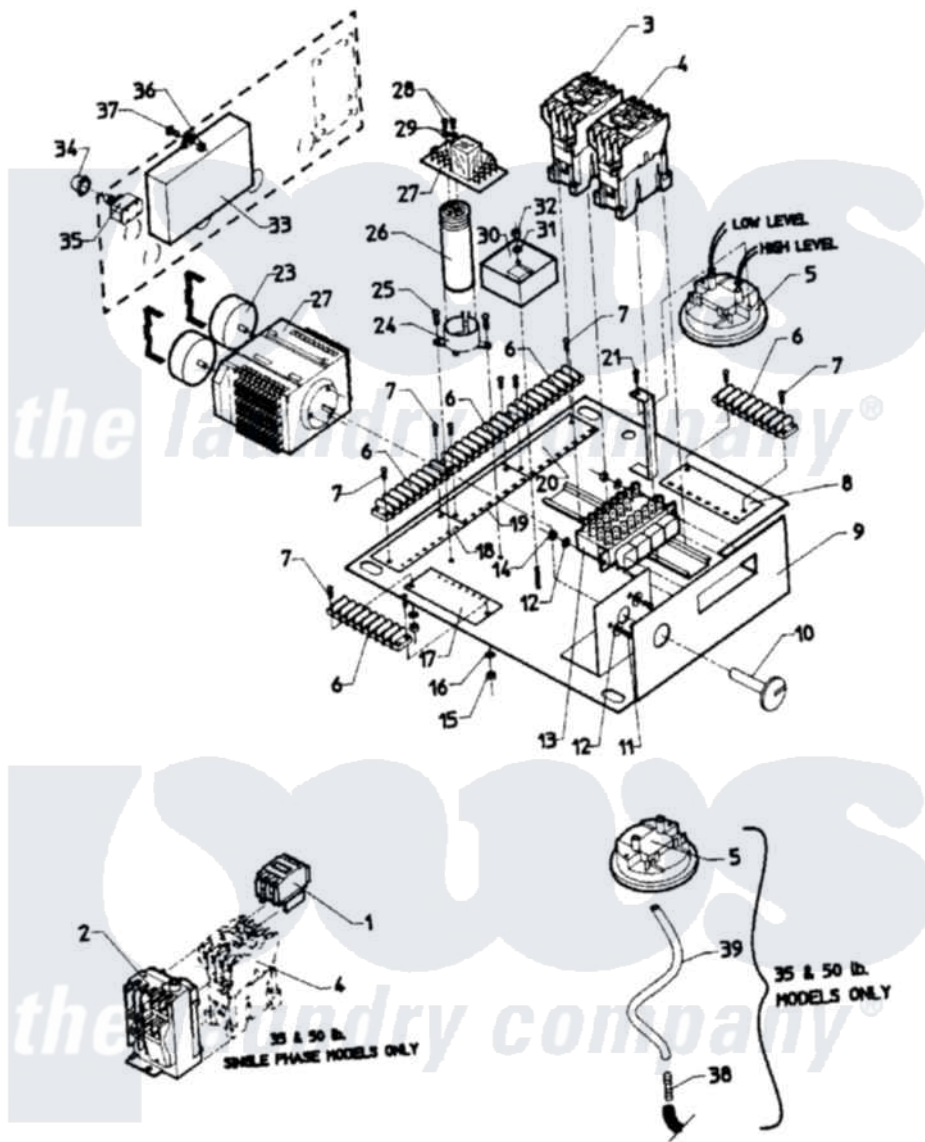

Maytag MAF50MN1 03 - CONTROL MODULE

Maytag [Residential Maytag MAF50MN1 Washer Parts](#) Parts Diagram 03 - CONTROL MODULE
 Click on the part number to view part

Item	Original Part Number	Replaced By	Status	Part Description
001	24001104		Not Available	CONTACTOR, AUX. ADDER
002	NLA		Not Available	PROTECTOR, OVERLOAD
003	24001105	24002051		Contactor-
004	24001105	24002051		Contactor-
"	24001737			Relay
"	24001738			Relay
005	24001224		Not Available	SWITCH, DUAL LEVEL
006	24001412		Not Available	STRIP, TERMINAL
007	24001414	4450038		Screw
008	24001030		Not Available	DECAL,INSUL.TERM STIRP (33-40)
009	W10124350		Not Available	PART NUMBER NOT AVAILABLE
010	24001739		Not Available	INDICATOR, CYCLE
011	24001357			Screw, Stainless Steel
012	24001358			Washer, Flat
013	NLA		Not Available	SWITCH, CYCLE SELECTOR

014	NLA		Not Available	NUT, FIBERLOCK
015	24001417	7103P070-60		Nut, Top Pilot
016	24001415			Washer, S.s.
017	NLA		Not Available	INSULATOR, TERM. STRIP (1-8)
018	NLA		Not Available	INSULATOR, TERM. STRIP (9-16)
019	NLA		Not Available	INSULATOR, TERM. STRIP (17-24)
020	NLA		Not Available	INSULATOR, TERM. STRIP (25-32)
021	24001411	313806		Screw
022	24001178			Kit, Timer Cycle
023	24001577			Motor, Timer
024	W10124350		Not Available	PART NUMBER NOT AVAILABLE
025	24001578	3196170		Screw
026	24001247			Capacitor, Door Lock
027	24001742			Board, P.C.
028	24001580			Screw, S.s.
029	24001579			Washer, S.s.
030	24001176			Kit, Timer Delay
031	24001295			Lockwasher, S.s.
032	24001419	W10139757		Nut
033	24001235			Kit, Switch
034	24001744		Not Available	BOOT, PUSH BUTTON
035	24001254			Switch, Momentary
036	24001425			Nut, Fiberlock, Pltd
037	24001745			Screw, Stainless Steel
038	24001746		Not Available	COUPLER, HOSE (PRESS. SWTCH)
039	24001747		Not Available	EXTENSION, AIR LINE