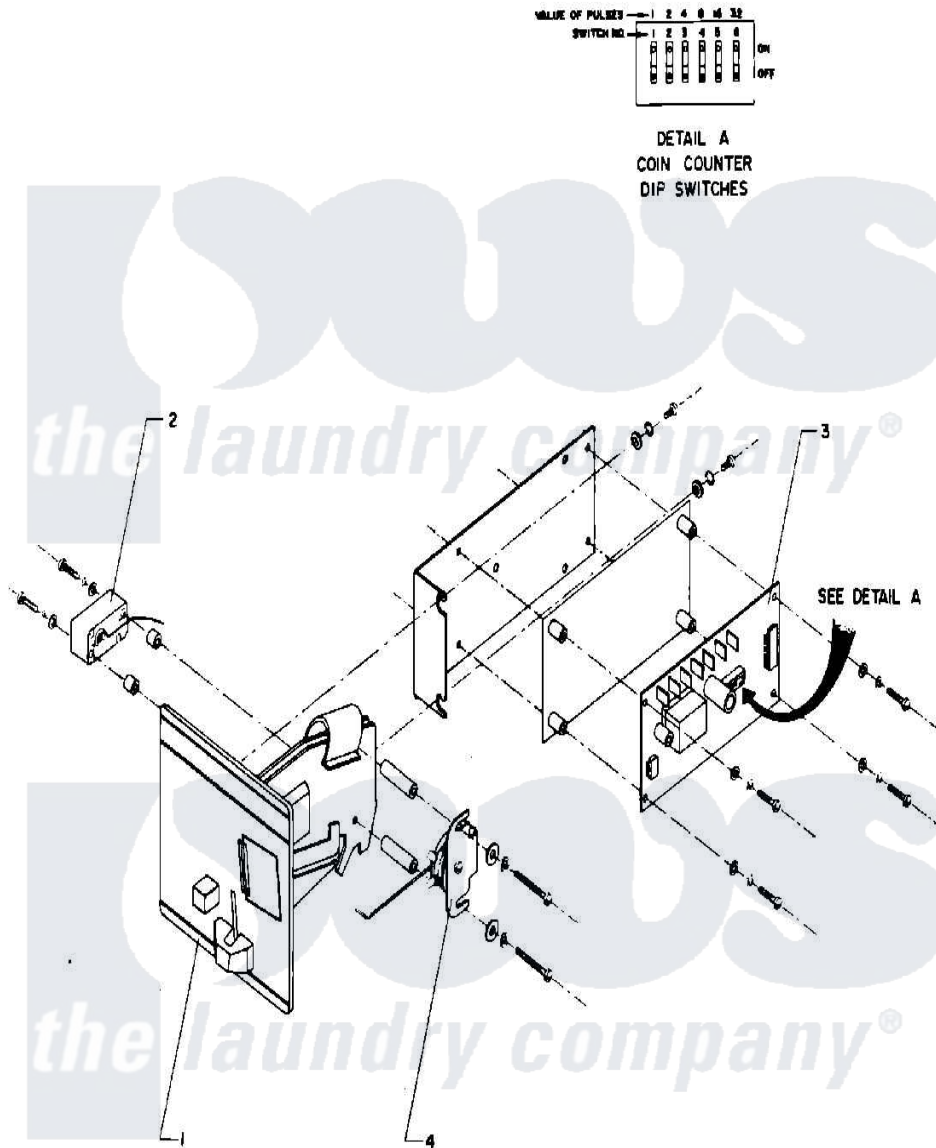

Maytag MAF50MN1 04 - COIN METER AND COIN BOX

Maytag [Residential Maytag MAF50MN1 Washer Parts](#) Parts Diagram 04 - COIN METER AND COIN BOX
 Click on the part number to view part

Item	Original Part Number	Replaced By	Status	Part Description
001	24001615			COIN ACCEPTOR (US QUARTER)
"	24001754		Not Available	COIN METER (110V/50-60HZ) (US QUARTERS)
"	24001755		Not Available	COIN METER (110V/50-60HZ) (CANADIAN QUARTERS)
"	NLA		Not Available	COIN METER, HANKE (DIGITAL)
002	NLA		Not Available	SWITCH, COIN
003	24001617		Not Available	ELECTRONIC COIN COUNTER W/HAR
004	24001618		Not Available	SOLENOID, COIN BLOCKING (120V)
"	24001756			Solenoid, Coin Blocking
005	24002035			Harness, Led