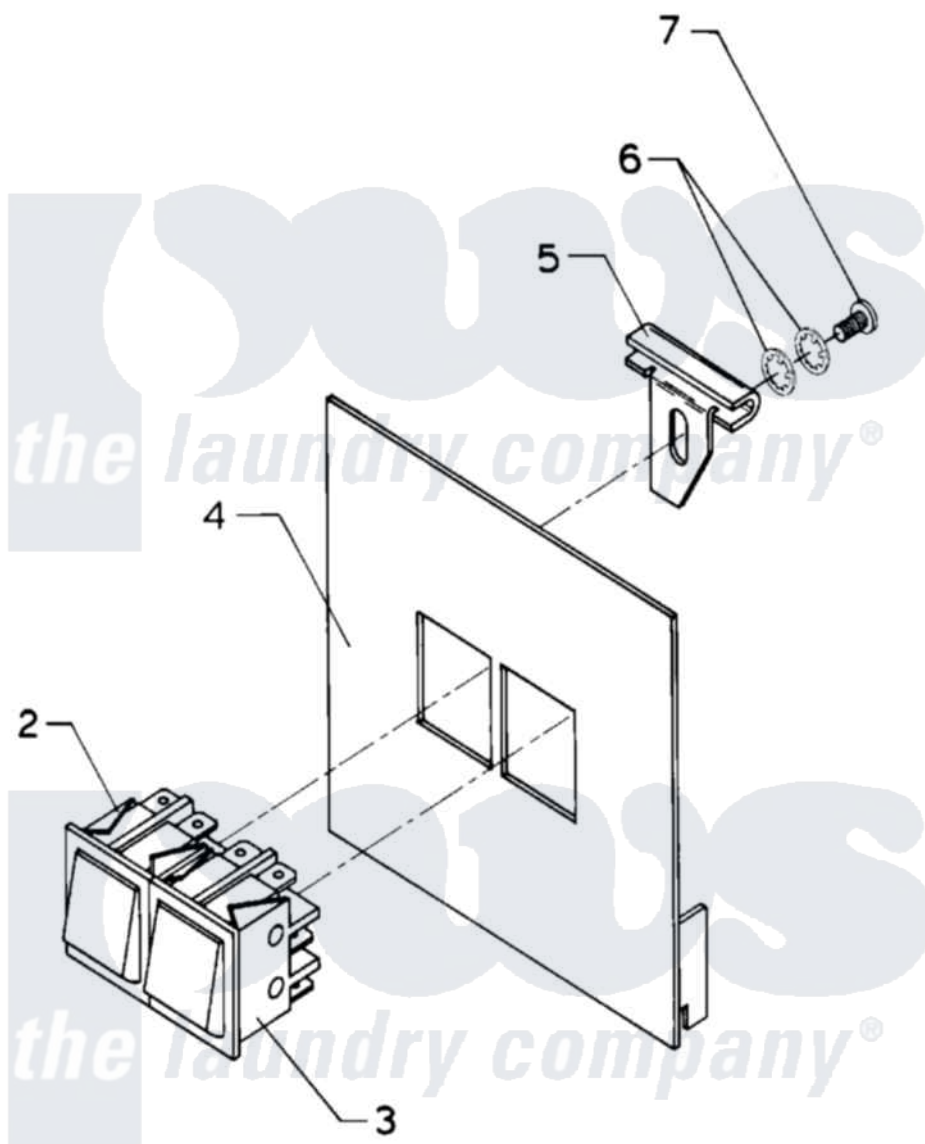

# Maytag MAF50MN1 05 - MANUAL START/STOP CONTROL

Maytag Residential Maytag MAF50MN1 Washer Parts Parts Diagram 05 - MANUAL START/STOP CONTROL  
Click on the part number to view part

Item	Original Part Number	Replaced By	Status	Part Description
001	24001764		Not Available	KIT, START/STOP COMPLETE
002	<a href="#">24001251</a>			Switch
003	<a href="#">24001252</a>			Switch, Momentary
004	NLA		Not Available	COVER, PLATE (OPL)