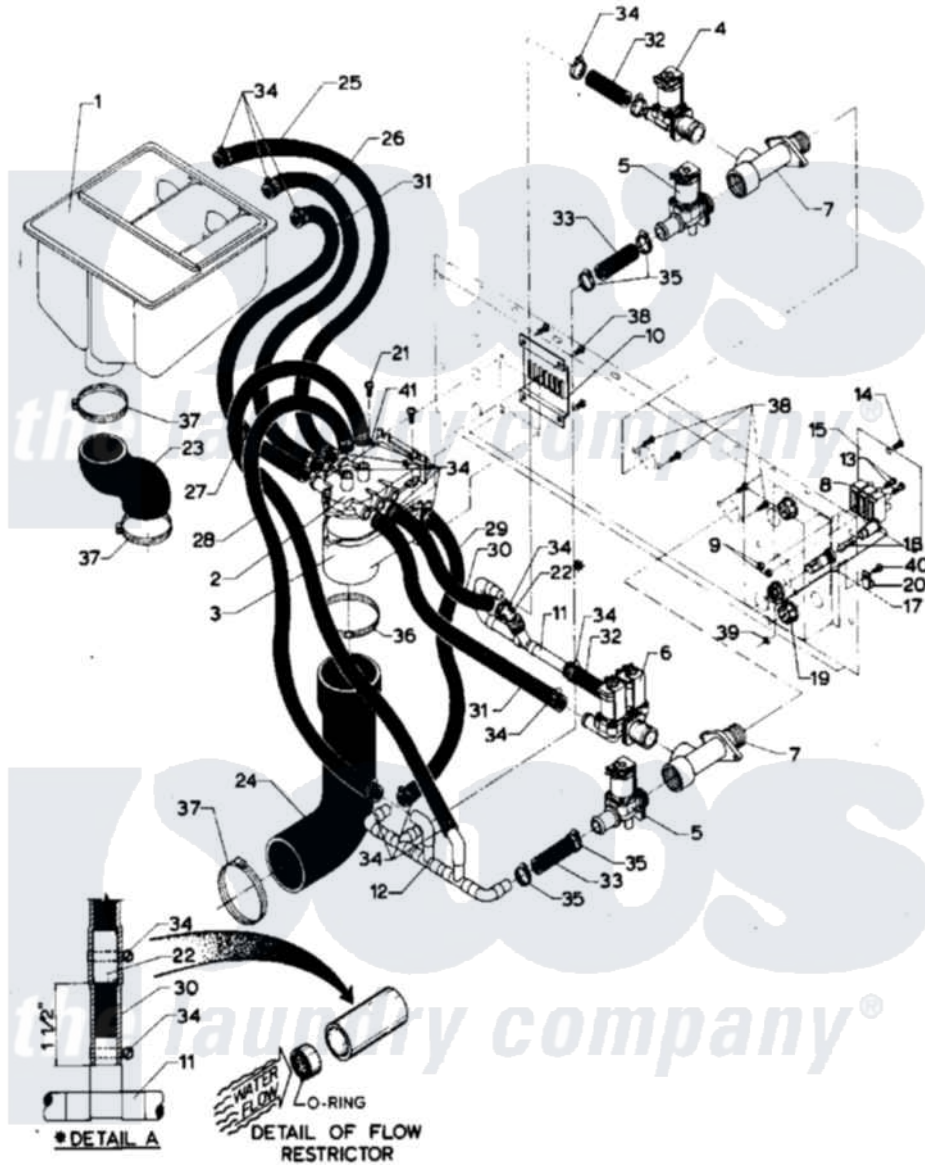

Maytag MAF50MN1 06 - SOAP DISPENSER

Maytag [Residential Maytag MAF50MN1 Washer Parts](#) Parts Diagram 06 - SOAP DISPENSER
 Click on the part number to view part

Item	Original Part Number	Replaced By	Status	Part Description
001	24001627		Not Available	DISPENSER, SUPPLY (COIN)
002	24001031			Breaker, Vac.
003	24001032			Breaker, Vac.
004	24001119			Valve
005	W10124350		Not Available	PART NUMBER NOT AVAILABLE
006	W10124350		Not Available	PART NUMBER NOT AVAILABLE
007	24001448			Seal
008	24001366		Not Available	BLOCK, INPUT & POWER (4 TERM)
"	24001629		Not Available	BLOCK, INPUT POWER (3 WIRE)
009	24001425			Nut, Fiberlock, Pltd
010	24001426			Cover, Vacuum Breaker
011	24001777		Not Available	MANIFOLD, SUPPLY
012	W10124350		Not Available	PART NUMBER NOT AVAILABLE

013	24001430		Screw, S.s
014	24001301	67006964	Screw, Glide
015	24001429		Not Available COVER, JUNCTION BOX
016	W10124350		Not Available PART NUMBER NOT AVAILABLE
017	24001433		Holder, Fuse
018	24001225		Fuse, Control
019	24001436	8008P014-60	Grommet, Nylon
020	24001434		Not Available CONNECTOR, GROUND
021	24001432	W10068250	Screw
022	24001775		Not Available FLOW RESTRICTOR ASSY.
023	24001442		Hose, Soap Dispenser
024	24001033		Hose, Vacuum Breaker
025	24001781		Not Available HOSE
026	24001783		Not Available HOSE
027	W10124350		Not Available PART NOT USED
028	24001767		Not Available HOSE
029	24001788		Not Available HOSE
030	24001771		Not Available HOSE
031	24001792		Hose
032	24001794		Hose
033	24001794		Hose
034	24001423	489503	Clamp
035	24001797		Not Available CLAMP (SIZE 24)
036	24001282		Not Available CLAMP, HOSE (No.48)
037	24001353	696392	Hose Clamp
038	24001414	4450038	Screw
039	24001342	74005230	Nut, Lock
040	24001432	W10068250	Screw
041	24001425		Nut, Fiberlock, Pltd