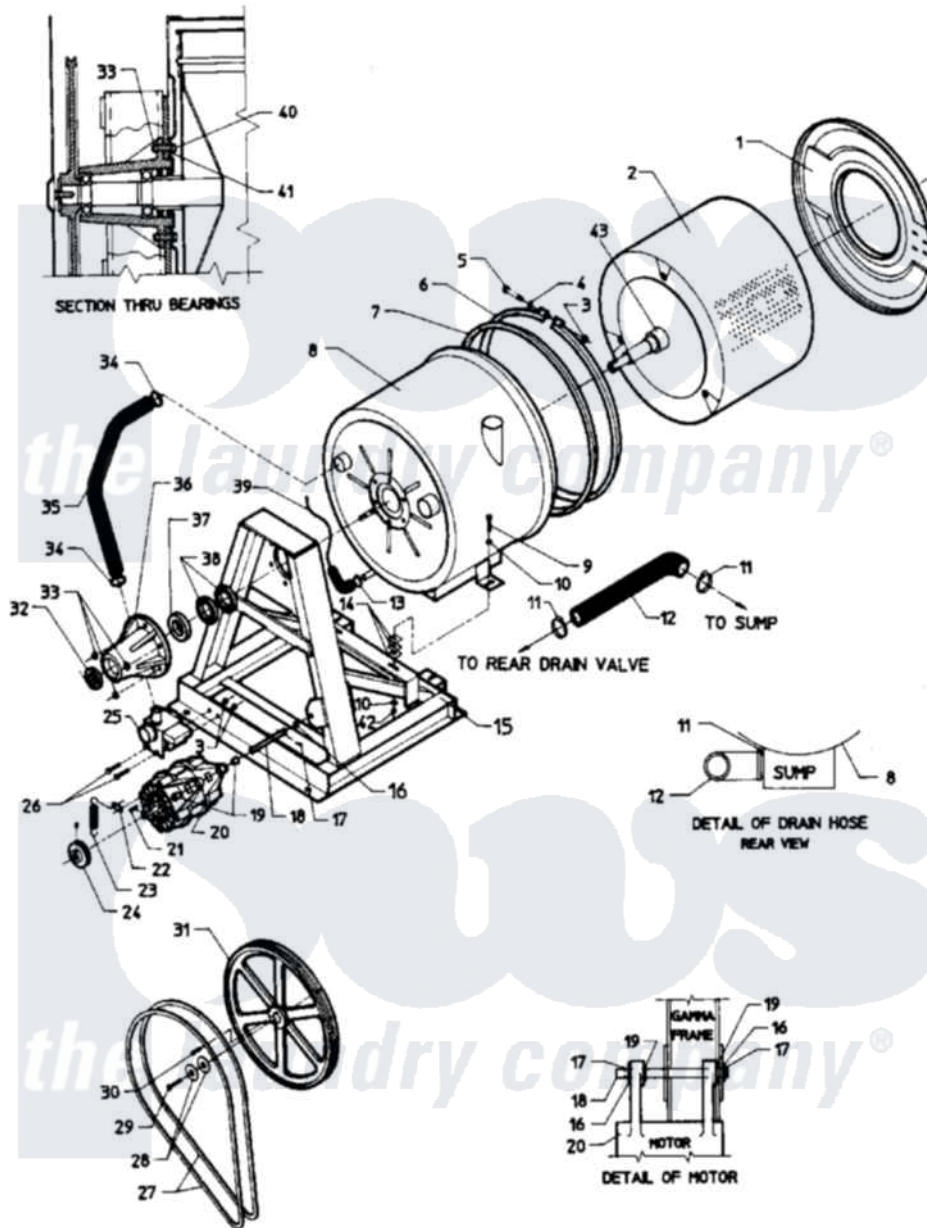

Maytag MAF50MN1 08 - MAIN EXPLODED VIEW-SUB ASSEMBLY

Maytag Residential Maytag MAF50MN1 Washer Parts Parts Diagram 08 - MAIN EXPLODED VIEW-SUB ASSEMBLY
 Click on the part number to view part

Item	Original Part Number	Replaced By	Status	Part Description
001	NLA		Not Available	FRONT SHELL ASSY.
002	24001392			Kit, Basket
003	24001215			Kit, Band Fastener
004	24001215			Kit, Band Fastener
005	24001215			Kit, Band Fastener
006	NLA		Not Available	KIT, BAND SHELL
007	24001184			Gasket Kit
008	NLA		Not Available	KIT, SHIELD RETRO
009	24001657			Bolt
010	24001516			Washer, Flat Pltd.
011	24001353	696392		Hose Clamp
012	24002032			Hose, Drain
013	24001438	285655		Clamp, Hose
014	24001803		Not Available	SHIM, SHELL
015	24001373		Not Available	KIT ASSY., FRAME (2 SPEED)
016	24001812			Washer, Hardened

017	24001512		Not Available	PIN, COTTER PLTD. (1/8X1 1/2)
018	NLA		Not Available	ROD, SUPPORT
019	24001021			Bushing, Motor
020	24001080			Motor, 2SP
"	24001084			Motor, 2SP
021	24001648		Not Available	KEY (MOTOR 3/16" X 1 1/2")
022	24001651		Not Available	CLIP, MOTOR SPRING
023	24001650		Not Available	SPRING (BELT TENSION)
024	24001088			Pulley, Motor
025	24001217			Valve, Drain
"	24001814			Valve, Drain
026	24001502	8204624		Bolt
027	24001404			Belt, V
028	24001501			Washer, Stainless Steel
029	Y24001500			Screw, S.s.
030	24001499		Not Available	KEY (3/8" X 1 1/4")
031	24001087			Pulley, Basket
032	24001016		Not Available	BEARING (6309 2RS C3)
033	24001495			Nut, Fiberlock
034	24001283		Not Available	CLAMP, HOSE (No.28)
035	24001506			Hose, Overflow
036	24001261			Kit, Trunnion
037	24002044			Bearing, 6312-2RS
038	24002049			Seal, Shaft
039	24001661		Not Available	HOSE, AIR DOME
040	24001497			Bolt, S.s.
041	24001496			Washer, Flat S.s.
042	24001261			Kit, Trunnion
"	24001515			Nut, Fiberlock Pltd.
043	24001272		Not Available	COLLAR (2SP)