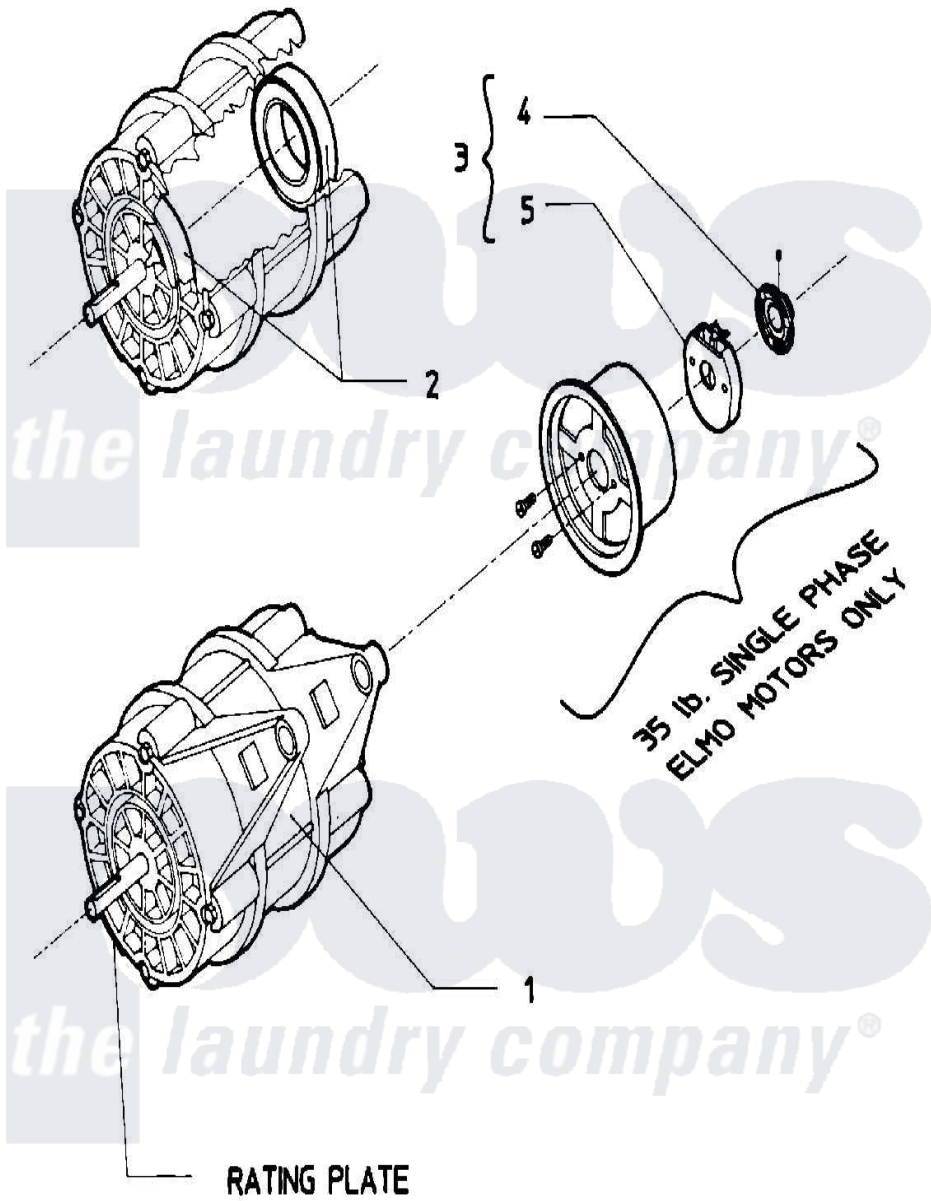

Maytag MAF50MN1 09 - MOTOR

Maytag [Residential Maytag MAF50MN1 Washer Parts](#) Parts Diagram 09 - MOTOR
 Click on the part number to view part

Item	Original Part Number	Replaced By	Status	Part Description
001	24001080			Motor, 2SP
"	24001084			Motor, 2SP
002	24001017			Bearing, Motor
003	W10124350		Not Available	PART NOT USED