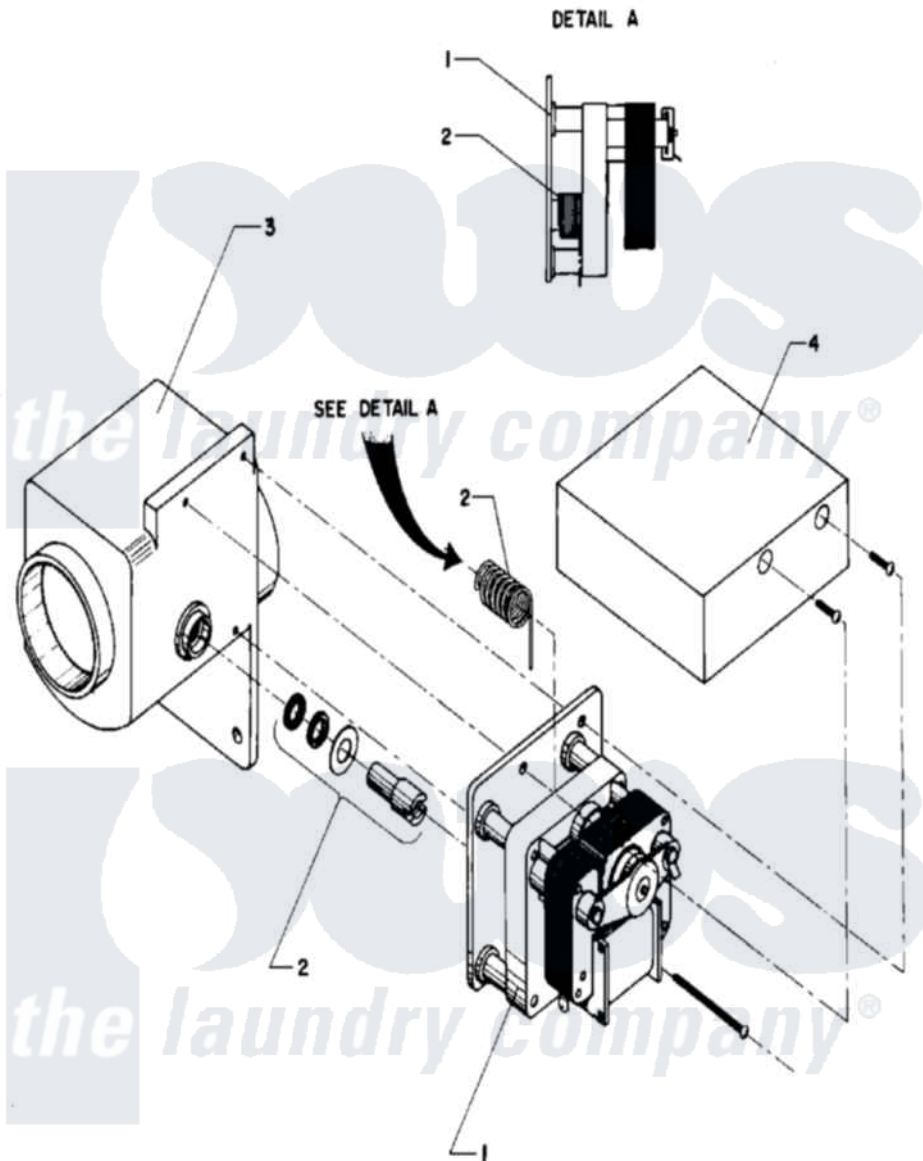

# Maytag MAF50MN1 10 - DRAIN VALVE

Maytag [Residential Maytag MAF50MN1 Washer Parts](#) Parts Diagram 10 - DRAIN VALVE  
 Click on the part number to view part

Item	Original Part Number	Replaced By	Status	Part Description
001	<a href="#">24001217</a>			Valve, Drain
"	<a href="#">24001530</a>			Valve, Motor Drain
002	<a href="#">24001528</a>			Shaft, Drive And Seal Kit
003	W10124350		Not Available	PART NOT USED
004	W10124350		Not Available	PART NOT USED