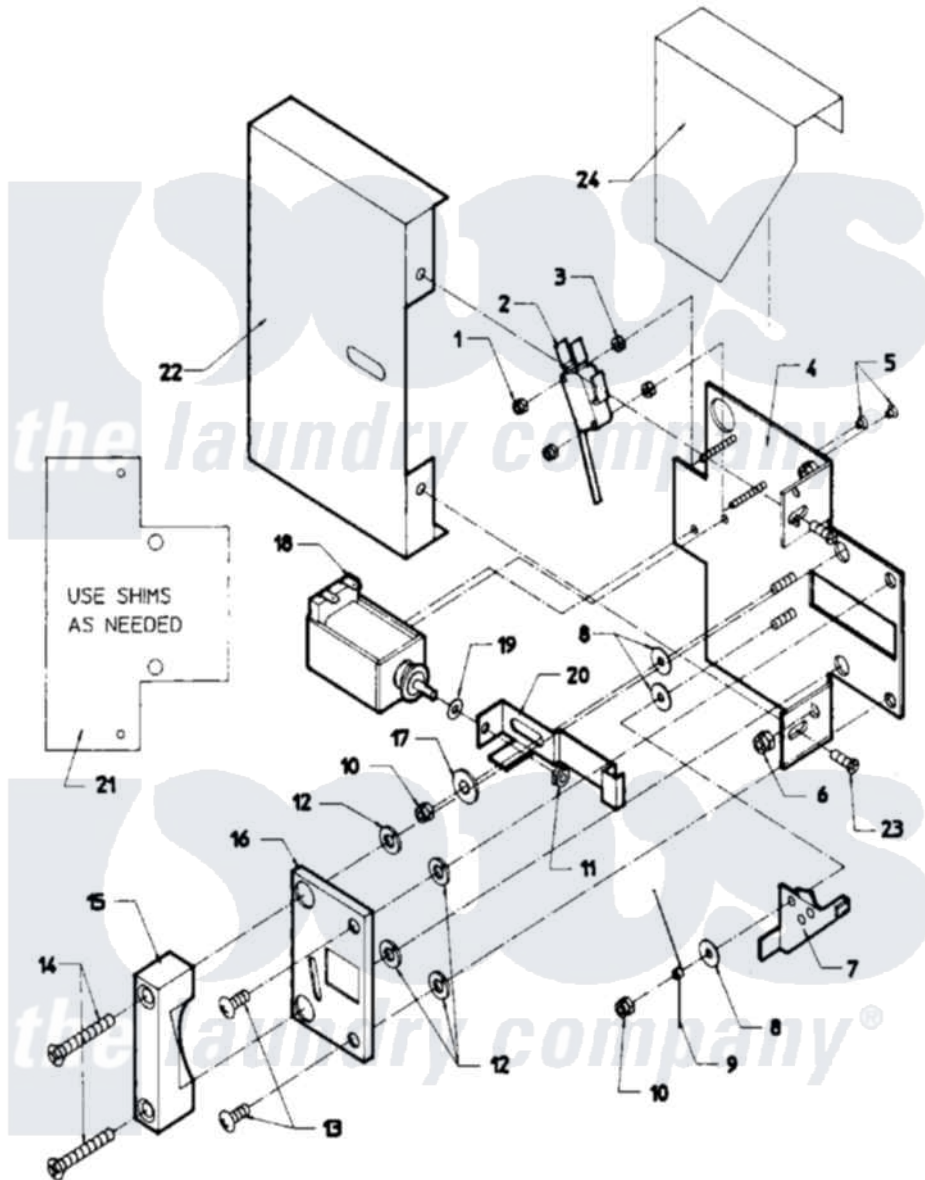

# Maytag MAF50MN1 11 - DOOR SAFETY INTERLOCK-OPL MODELS

Maytag [Residential Maytag MAF50MN1 Washer Parts](#) Parts Diagram 11 - DOOR SAFETY INTERLOCK-OPL MODELS  
 Click on the part number to view part

Item	Original Part Number	Replaced By	Status	Part Description
001	<a href="#">24001476</a>			Nut, Fiberlock
002	<a href="#">24001229</a>			Switch, Door Lock
003	24001477		Not Available	SPACER, NYLON (No.6)
004	NLA		Not Available	PLATE, DOOR LOCK
005	<a href="#">24001479</a>			Screw, S.s.
006	<a href="#">24001305</a>			Nut, Fiberlock
007	<a href="#">24001230</a>			Lever, Door Lock
008	<a href="#">24001480</a>			Washer, Teflon
009	<a href="#">24001293</a>			Spring, Torsion
010	24001342	<a href="#">74005230</a>		Nut, Lock
011	24001481	<a href="#">Y707702</a>		Locknut
012	<a href="#">24001295</a>			Lockwasher, S.s.
013	<a href="#">24001323</a>			Screw
014	<a href="#">24001642</a>			Screw, S.s.
015	24001483		Not Available	CATCH, DOOR LOCK
016	24001484		Not Available	COVER, DOOR LOCK PLATE

017	<a href="#">24001485</a>		Washer, Shoulder
018	<a href="#">24001101</a>		Solenoid, Door Rel
019	<a href="#">24001358</a>		Washer, Flat
020	24001486	Not Available	BUTTON, PUSH (STOP)
021	<a href="#">24001559</a>		Shim, Door Lock
022	24001487	Not Available	COVER, DOOR LOCK ASSY.
023	24001301	<a href="#">67006964</a>	Screw, Glide
024	24001488	Not Available	SHIELD, SPLASH (DOOR LOCK)