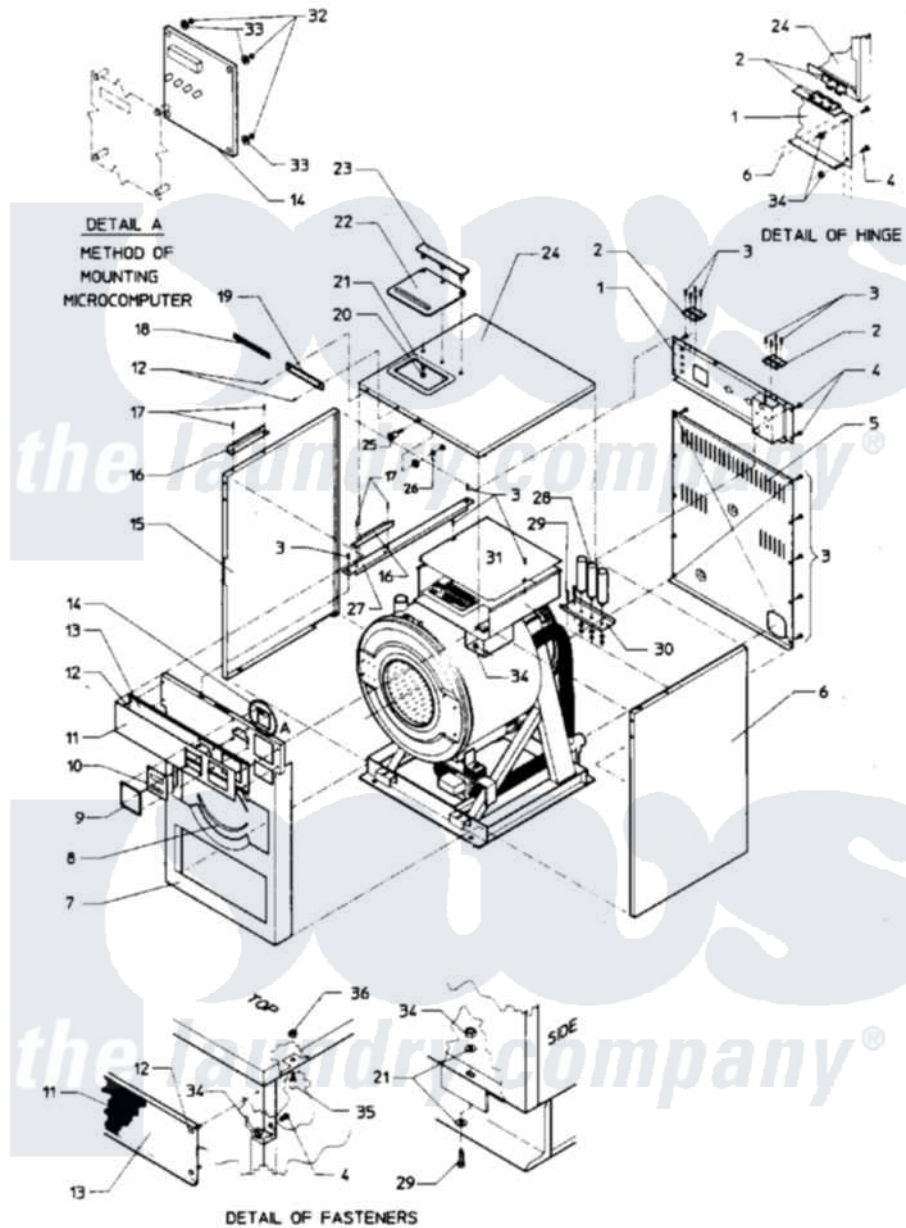

# Maytag MAF50PC2 01 - MAIN EXPLODED VIEW - COMPUTER MODELS

Maytag Residential Maytag MAF50PC2 Washer Parts Parts Diagram 01 - MAIN EXPLODED VIEW - COMPUTER MODELS

[Click on the part number to view part](#)

Item	Original Part Number	Replaced By	Status	Part Description
001	<a href="#">24001171</a>			Panel Kit, Valve
002	24001676		Not Available	HINGE, TOP COVER (NOTE: 18003069 AFTER SERIAL
"	<a href="#">Y24001300</a>			Hinge
003	24001301	<a href="#">67006964</a>		Screw, Glide
004	<a href="#">24001323</a>			Screw
005	24001402	<a href="#">24001198</a>		Hose Kit, Soap Dispenser
006	NLA		Not Available	PANEL KIT, SIDE (RT.)50
007	24001531		Not Available	PANEL ASSY. (INR. FRT.)
008	24001550	<a href="#">24001532</a>		Trim- Pane
009	NLA		Not Available	TRIM, KEYPAD (CPTR GREY)
010	<a href="#">24001112</a>			Switch, Membrane
"	24001114		Not Available	SWITCH, MEMBRANE (PC)
011	24001706		Not Available	DECAL
012	<a href="#">24001533</a>			Rivet, Pop S.s.