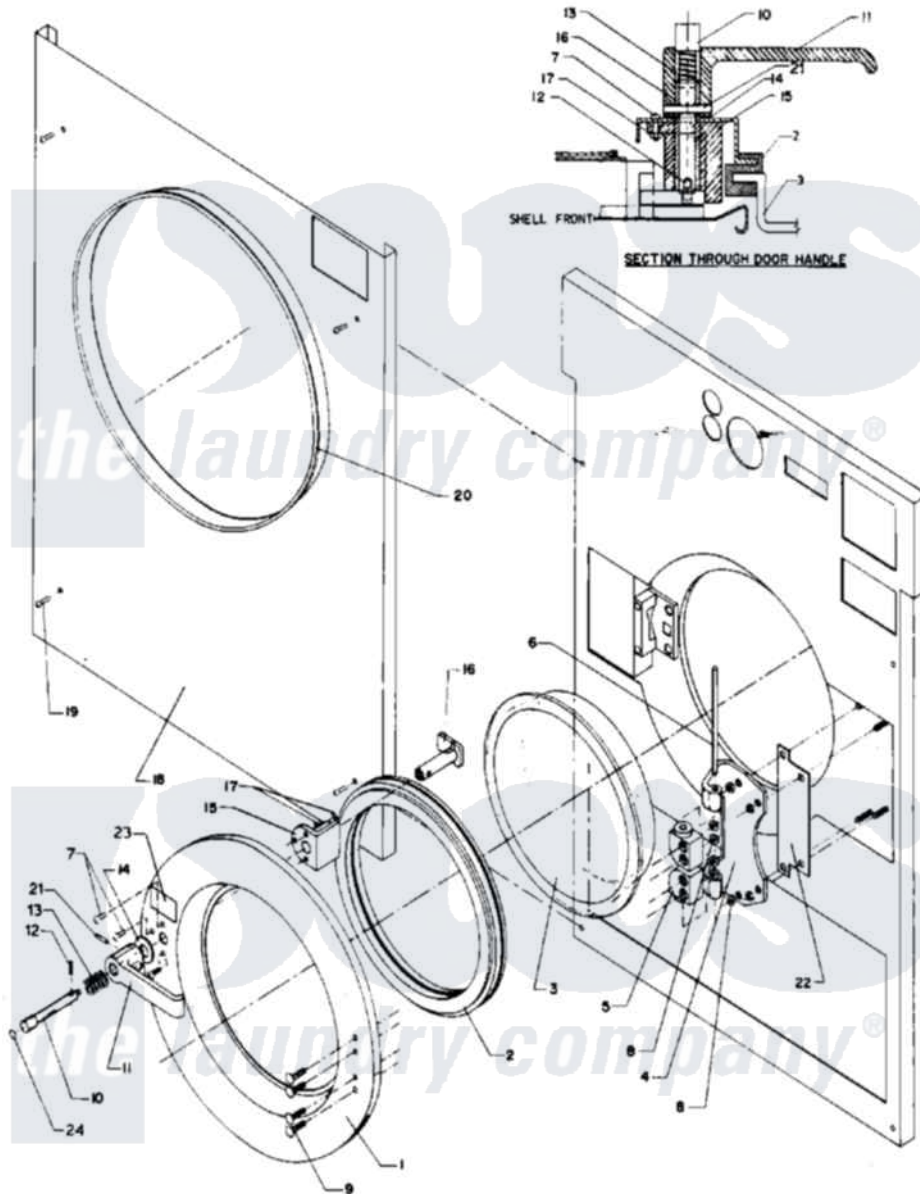

Maytag MAF50PC2 02 - DOOR & RELATED PARTS

Maytag Residential Maytag MAF50PC2 Washer Parts Parts Diagram 02 - DOOR & RELATED PARTS
 Click on the part number to view part

Item	Original Part Number	Replaced By	Status	Part Description
001	24001717			Door Assembly Complete
"	24001720			Door
002	24001077			GASKET, DOOR
003	Y24001100		Not Available	GLASS, DOOR
004	24001333			Hinge, Door
005	24001334			Mount, Door
006	W10124350		Not Available	PART NUMBER NOT AVAILABLE
007	24001341	3400814		Screw
008	24001305			Nut, Fiberlock
009	24001467			Screw, S.s.
010	24001103			Rod, Push Button
011	24001336			Handle, Door
012	24001721			Pin, Spring
013	24001338			Spring, Door Lock
014	24001310	Y015627		Screw- Hex
015	24001340		Not Available	SPACER, DOOR HANDLE

016	24001343		Arm, Latch
017	24001342	74005230	Nut, Lock
018	NLA	Not Available	PANEL KIT, FRONT OPL
019	24001474	3400086	Screw, 10-32 X 3/8
020	24001722	Not Available	TRIM, OUTER FRONT PANEL
021	24001827	24001721	Pin, Spring
022	24001466		Shim, Hinge
023	24001462	Not Available	DECAL, PUSH BUTTON RED
024	24001407	Not Available	DECAL, RED DOT