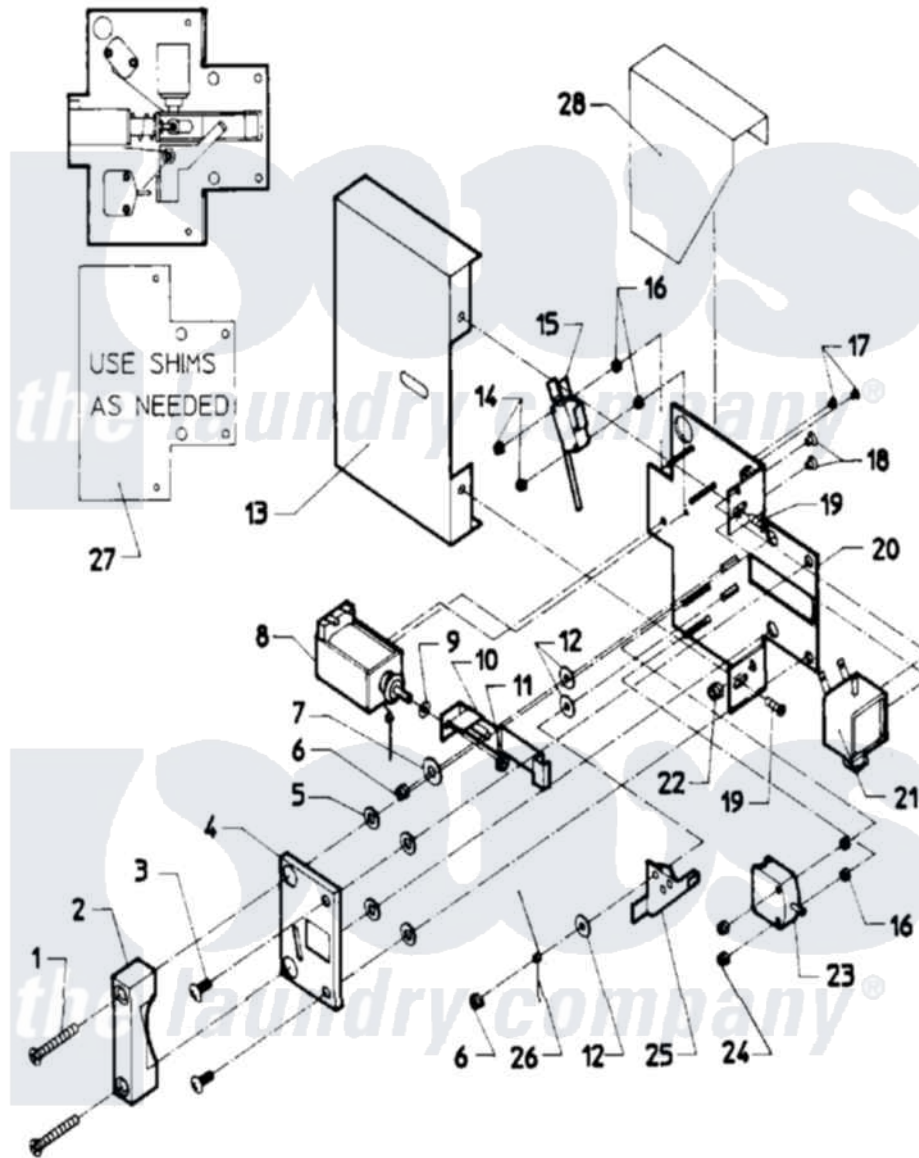

# Maytag MAF50PC2 03 - DOOR SAFETY INTERLOCK - COIN MODELS

Maytag [Residential Maytag MAF50PC2 Washer Parts](#) Parts Diagram 03 - DOOR SAFETY INTERLOCK - COIN MODELS

[Click on the part number to view part](#)

Item	Original Part Number	Replaced By	Status	Part Description
001	<a href="#">24001640</a>			Door Lock Complete
"	<a href="#">24001641</a>			Door Lock Complete
"	W10124350		Not Available	PART NUMBER NOT AVAILABLE
002	24001483		Not Available	CATCH, DOOR LOCK
003	NLA		Not Available	SCREW, S.S. (1/4"-20 X 5/8")
004	24001484		Not Available	COVER, DOOR LOCK PLATE
005	<a href="#">24001295</a>			Lockwasher, S.s.
006	24001342	<a href="#">74005230</a>		Nut, Lock
007	<a href="#">24001485</a>			Washer, Shoulder
008	<a href="#">24001101</a>			Solenoid, Door Rel
009	<a href="#">24001358</a>			Washer, Flat
010	<a href="#">24001250</a>			Button, Push
011	24001481	<a href="#">Y707702</a>		Locknut
012	<a href="#">24001480</a>			Washer, Teflon

013	24001487		Not Available	COVER, DOOR LOCK ASSY.
014	<a href="#">24001476</a>			Nut, Fiberlock
015	<a href="#">24001229</a>			Switch, Door Lock
016	24001477		Not Available	SPACER, NYLON (No.6)
017	<a href="#">24001643</a>			Screw, S.s.
018	<a href="#">24001479</a>			Screw, S.s.
019	24001301	<a href="#">67006964</a>		Screw, Glide
020	NLA		Not Available	DOOR LOCK PLATE
021	<a href="#">24001102</a>			Solenoid, Door Lck
022	<a href="#">24001305</a>			Nut, Fiberlock
023	<a href="#">24001255</a>			Switch, Door Handle
024	24001736	<a href="#">24001425</a>		Nut, Fiberlock, Pltd
025	<a href="#">24001230</a>			Lever, Door Lock
026	<a href="#">24001293</a>			Spring, Torsion
027	<a href="#">24001559</a>			Shim, Door Lock
028	24001488		Not Available	SHIELD, SPLASH (DOOR LOCK)