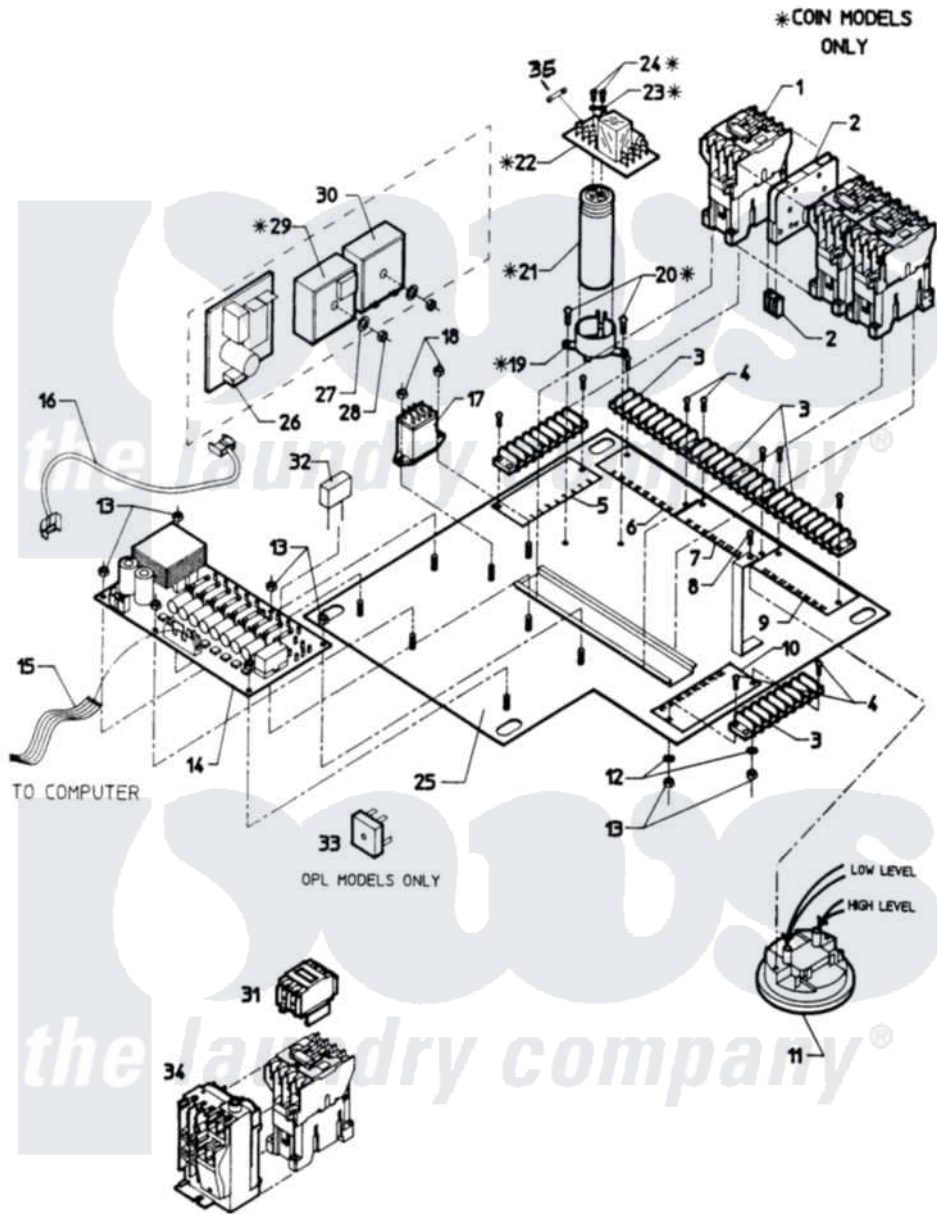

Maytag MAF50PC2 04 - CONTROL MODULE

Maytag [Residential Maytag MAF50PC2 Washer Parts](#) Parts Diagram 04 - CONTROL MODULE
 Click on the part number to view part

Item	Original Part Number	Replaced By	Status	Part Description
001	24001105	24002051		Contactor-
002	24001108			Interlock, Mech, Contactor
003	24001412		Not Available	STRIP, TERMINAL
004	24001414	4450038		Screw
005	NLA		Not Available	DECAL,INSUL. TERM STRIP (1-8)
006	NLA		Not Available	DECAL,INSUL. TERM STRIP (9-16)
007	NLA		Not Available	DECAL,INSUL. TERM STRIP (17-24)
008	24001411	313806		Screw
009	NLA		Not Available	DECAL,INSUL. TERM STRIP (25-32)
010	24001030		Not Available	DECAL,INSUL. TERM STIRP (33-40)
011	24001224		Not Available	SWITCH, DUAL LEVEL
012	24001415			Washer, S.s.
013	24001417	7103P070-60		Nut, Top Pilot

014	24001181		Board Kit
015	24001590		Cable, 16-Oin Ribbon
016	24001410		Harness, Battery Back-Up
017	24001177	24001110	Relay- Fla
018	24001417	7103P070-60	Nut, Top Pilot
019	W10124350	Not Available	PART NUMBER NOT AVAILABLE
020	24001578	3196170	Screw
021	24001247		Capacitor, Door Lock
022	24001248	Not Available	PC BOARD, DOOR UNLOCK (110V)
023	24001579		Washer, S.s.
024	24001580		Screw, S.s.
025	24001587		Panel, Electrical
026	24001243		Board, Battery Bckup
027	24001295		Lockwasher, S.s.
028	24001419	W10139757	Nut
029	24001176		Kit, Timer Delay
030	24001418		Relay, Time Delay
031	24001752		Relay, Time Delay
032	24001109	Not Available	FILTER, RC-NTWK.
033	24001753		Bridge, Rectifier
034	NLA	Not Available	PROTECTOR, OVERLOAD
035	24001245		Fuse, Slo Blo