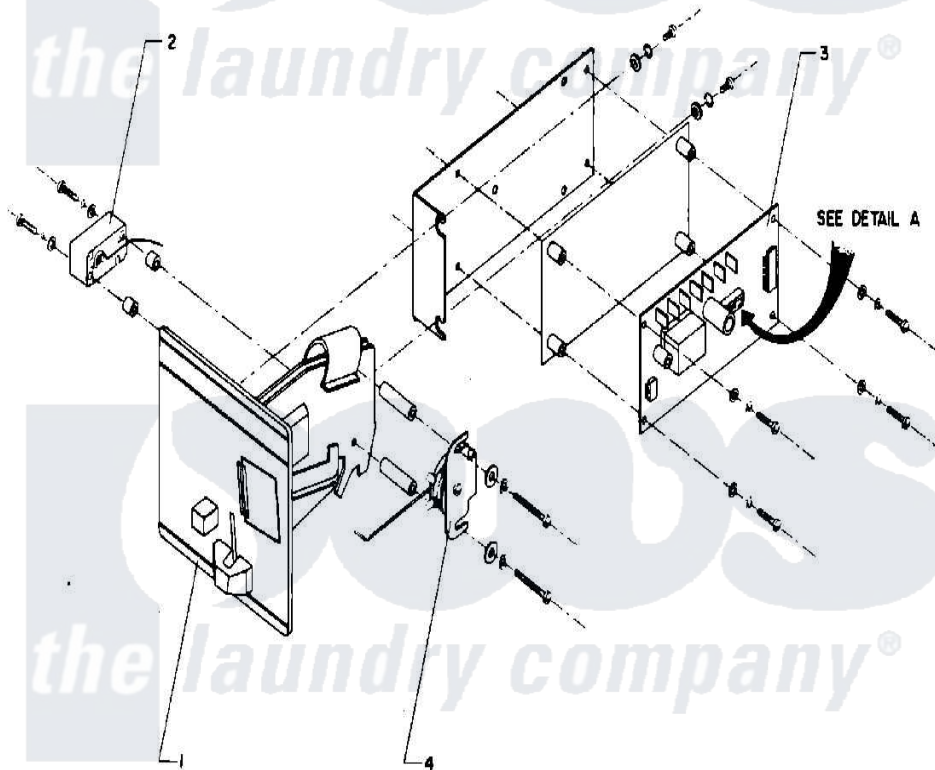

Maytag MAF50PC2 05 - COIN METER & COIN BOX

DETAIL A
COIN COUNTER
DIP SWITCHES

Maytag [Residential Maytag MAF50PC2 Washer Parts](#) Parts Diagram 05 - COIN METER & COIN BOX
Click on the part number to view part

Item	Original Part Number	Replaced By	Status	Part Description
001	24001615			COIN ACCEPTOR (US QUARTER)
002	NLA		Not Available	COIN SWITCH
003	24001617		Not Available	ELECTRONIC COIN COUNTER W/HAR
004	24001618		Not Available	SOLENOID, COIN BLOCKING (120V)
"	24001756			Solenoid, Coin Blocking
005	W10124350		Not Available	PART NUMBER NOT AVAILABLE
006	NLA		Not Available	KEY (MG1)