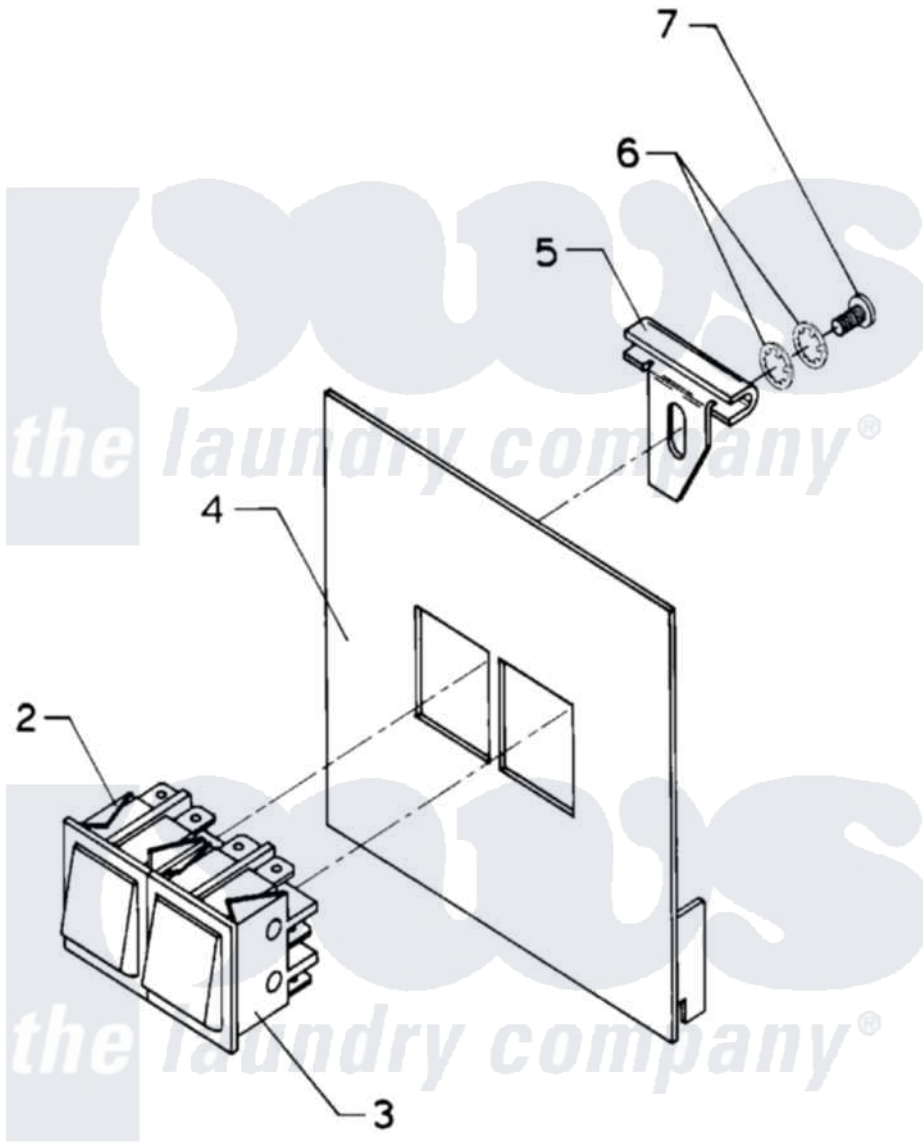

Maytag MAF50PC2 06 - MANUAL START/STOP CONTROL

Maytag Residential Maytag MAF50PC2 Washer Parts Parts Diagram 06 - MANUAL START/STOP CONTROL
 Click on the part number to view part

Item	Original Part Number	Replaced By	Status	Part Description
001	24001764		Not Available	KIT, START/STOP COMPLETE
002	24001251			Switch
003	24001252			Switch, Momentary
004	NLA		Not Available	COVER, PLATE (OPL)
005	W10124350		Not Available	PART NUMBER NOT AVAILABLE
006	W10124350		Not Available	PART NUMBER NOT AVAILABLE
007	W10124350		Not Available	PART NUMBER NOT AVAILABLE