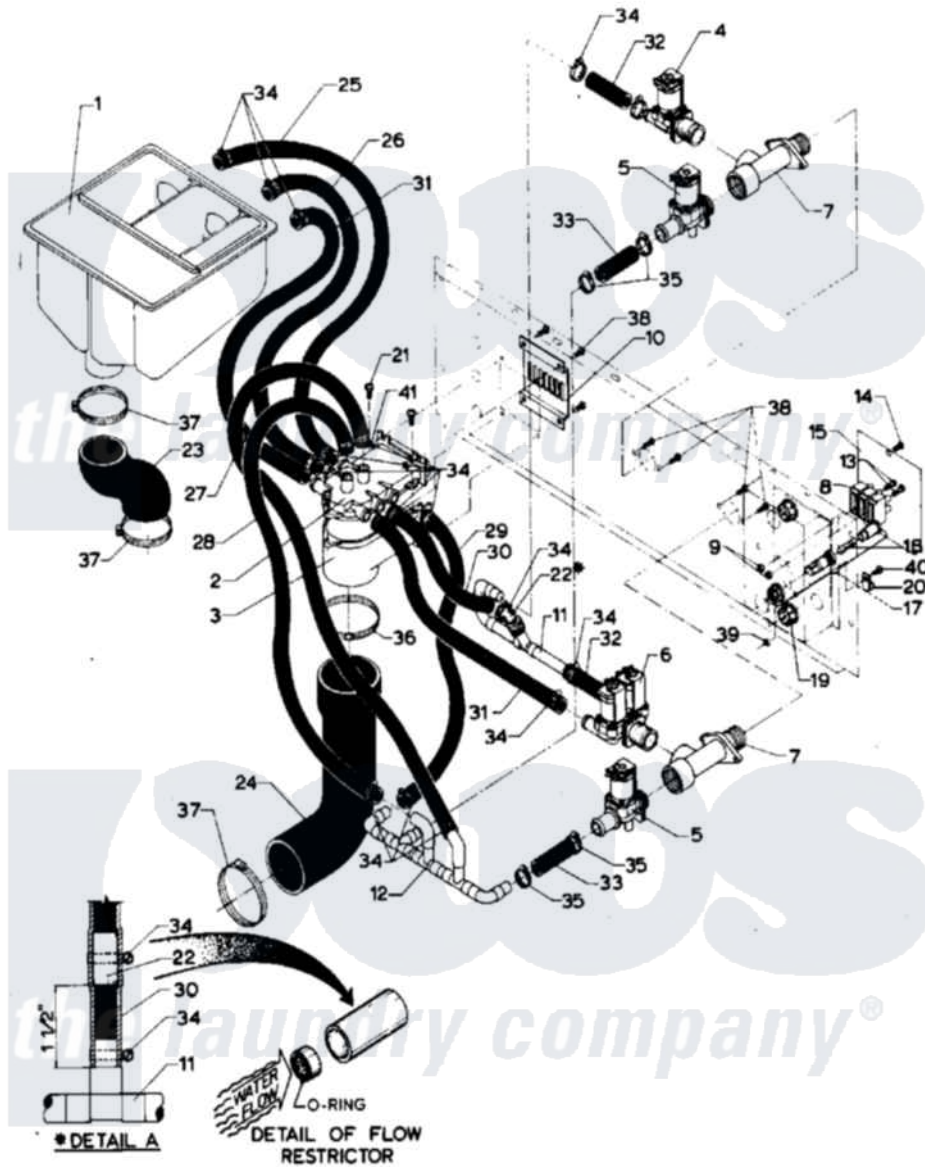

# Maytag MAF50PC2 07 - SOAP DISPENSER

Maytag [Residential Maytag MAF50PC2 Washer Parts](#) Parts Diagram 07 - SOAP DISPENSER  
 Click on the part number to view part

Item	Original Part Number	Replaced By	Status	Part Description
001	24001627		Not Available	DISPENSER, SUPPLY (COIN)
002	<a href="#">24001031</a>			Breaker, Vac.
003	<a href="#">24001032</a>			Breaker, Vac.
004	<a href="#">24001119</a>			Valve
005	W10124350		Not Available	NOT REQUIRED PART OR SEE NOTE
006	W10124350		Not Available	NOT REQUIRED PART OR SEE NOTE
007	<a href="#">24001448</a>			Seal
008	24001629		Not Available	BLOCK, INPUT POWER (3 WIRE)
009	<a href="#">24001425</a>			Nut, Fiberlock, Pltd
010	<a href="#">24001426</a>			Cover, Vacuum Breaker
011	24001777		Not Available	MANIFOLD, SUPPLY
012	W10124350		Not Available	PART NUMBER NOT AVAILABLE
013	<a href="#">24001430</a>			Screw, S.s
014	24001301	<a href="#">67006964</a>		Screw, Glide