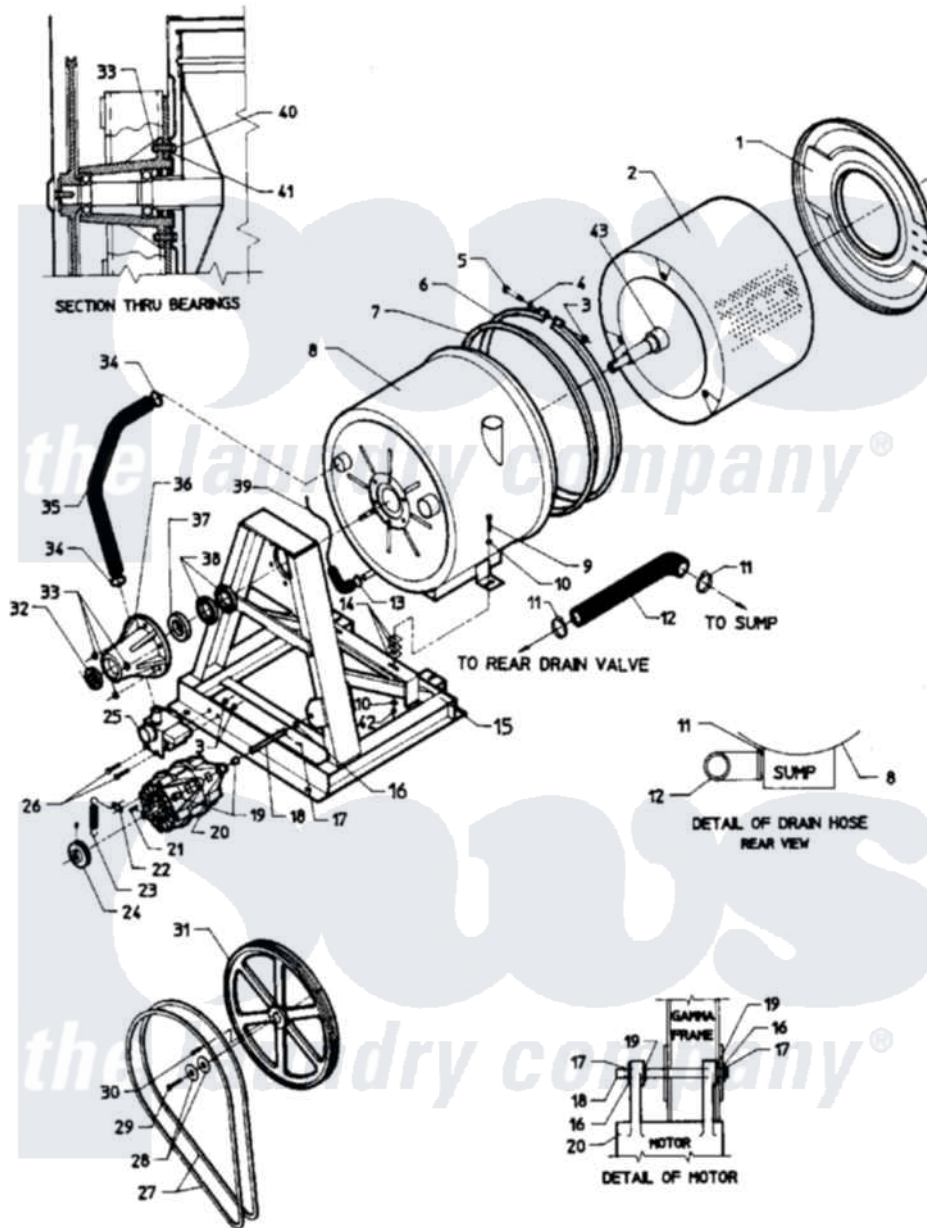

Maytag MAF50PC2 09 - MAIN EXPLODED VIEW - SUB ASSEMBLY

Maytag Residential Maytag MAF50PC2 Washer Parts Parts Diagram 09 - MAIN EXPLODED VIEW - SUB ASSEMBLY
 Click on the part number to view part

Item	Original Part Number	Replaced By	Status	Part Description
001	NLA		Not Available	FRONT SHELL ASSY.
002	24001392			Kit, Basket
003	24001215			Kit, Band Fastener
004	24001215			Kit, Band Fastener
005	24001215			Kit, Band Fastener
006	NLA		Not Available	KIT, BAND SHELL
007	24001184			Gasket Kit
008	NLA		Not Available	KIT, SHIELD RETRO
009	24001657			Bolt
010	24001516			Washer, Flat Pltd.
011	24001353	696392		Hose Clamp
012	24001503			Cup, Supply
013	24001353	696392		Hose Clamp
014	24001803		Not Available	SHIM, SHELL
015	24001373		Not Available	KIT ASSY., FRAME (2 SPEED)
016	24001812			Washer, Hardened

017	24001512		Not Available	PIN, COTTER PLTD. (1/8X1 1/2)
018	NLA		Not Available	ROD, SUPPORT
019	24001021			Bushing, Motor
020	24001080			Motor, 2SP
"	24001084			Motor, 2SP
021	24001648		Not Available	KEY (MOTOR 3/16" X 1 1/2")
022	24001651		Not Available	CLIP, MOTOR SPRING
023	24001650		Not Available	SPRING (BELT TENSION)
024	24001088			Pulley, Motor
025	24001217			Valve, Drain
"	24001814			Valve, Drain
026	24001502	8204624		Bolt
027	24001404			Belt, V
028	24001501			Washer, Stainless Steel
029	Y24001500			Screw, S.s.
030	24001499		Not Available	KEY (3/8" X 1 1/4")
031	24001087			Pulley, Basket
032	24001016		Not Available	BEARING (6309 2RS C3)
033	24001495			Nut, Fiberlock
034	24001283		Not Available	CLAMP, HOSE (No.28)
035	24001506			Hose, Overflow
036	24001261			Kit, Trunnion
037	24002044			Bearing, 6312-2RS
038	24002049			Seal, Shaft
039	24001661		Not Available	HOSE, AIR DOME
040	24001497			Bolt, S.s.
041	24001496			Washer, Flat S.s.
042	24001261			Kit, Trunnion
"	24001515			Nut, Fiberlock Pltd.
043	24001272		Not Available	COLLAR (2SP)