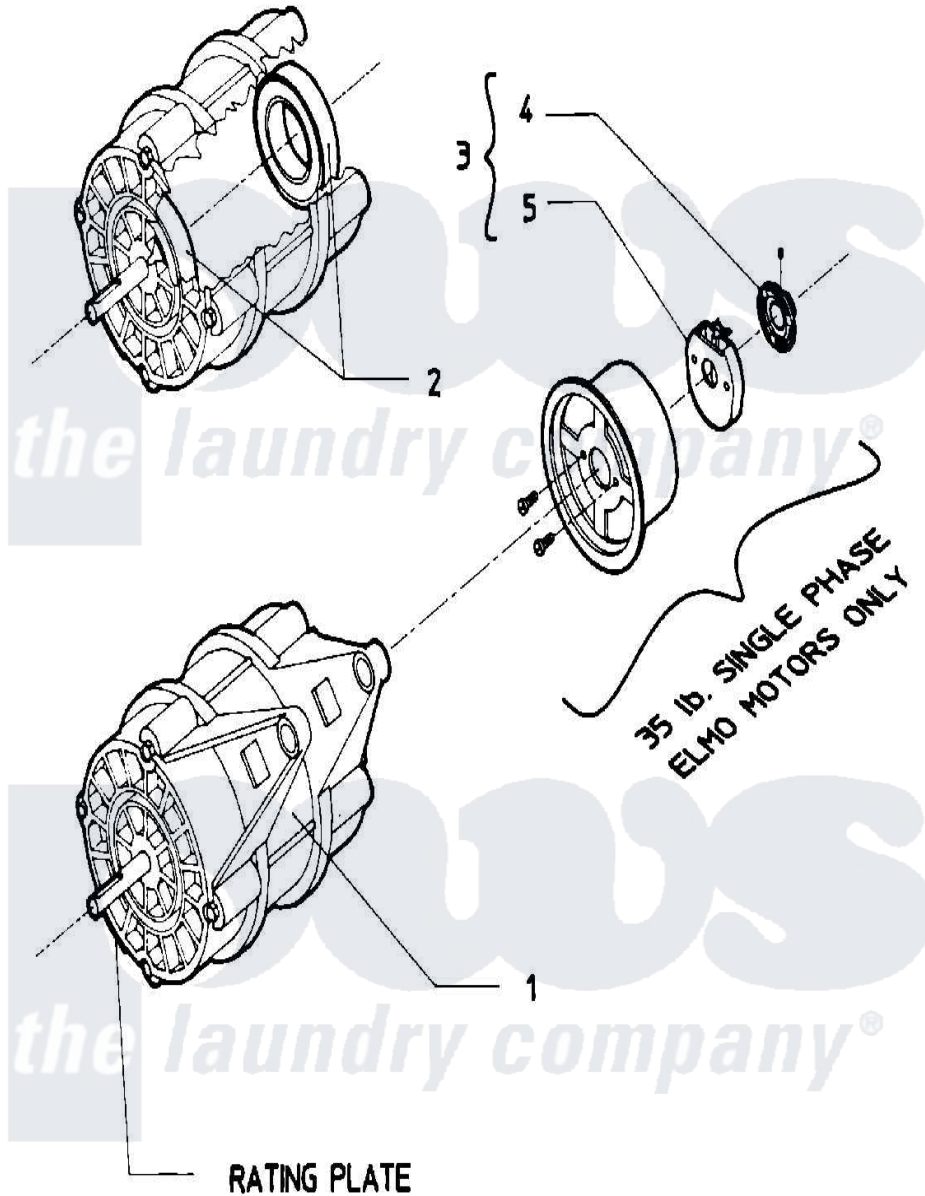

# Maytag MAF50PC2 10 - MOTOR

Maytag [Residential Maytag MAF50PC2 Washer Parts](#) Parts Diagram 10 - MOTOR  
 Click on the part number to view part

Item	Original Part Number	Replaced By	Status	Part Description
001	<a href="#">24001080</a>			Motor, 2SP
"	<a href="#">24001084</a>			Motor, 2SP
002	<a href="#">24001017</a>			Bearing, Motor
003	W10124350		Not Available	PART NUMBER NOT AVAILABLE
004	W10124350		Not Available	PART NUMBER NOT AVAILABLE
005	W10124350		Not Available	PART NUMBER NOT AVAILABLE