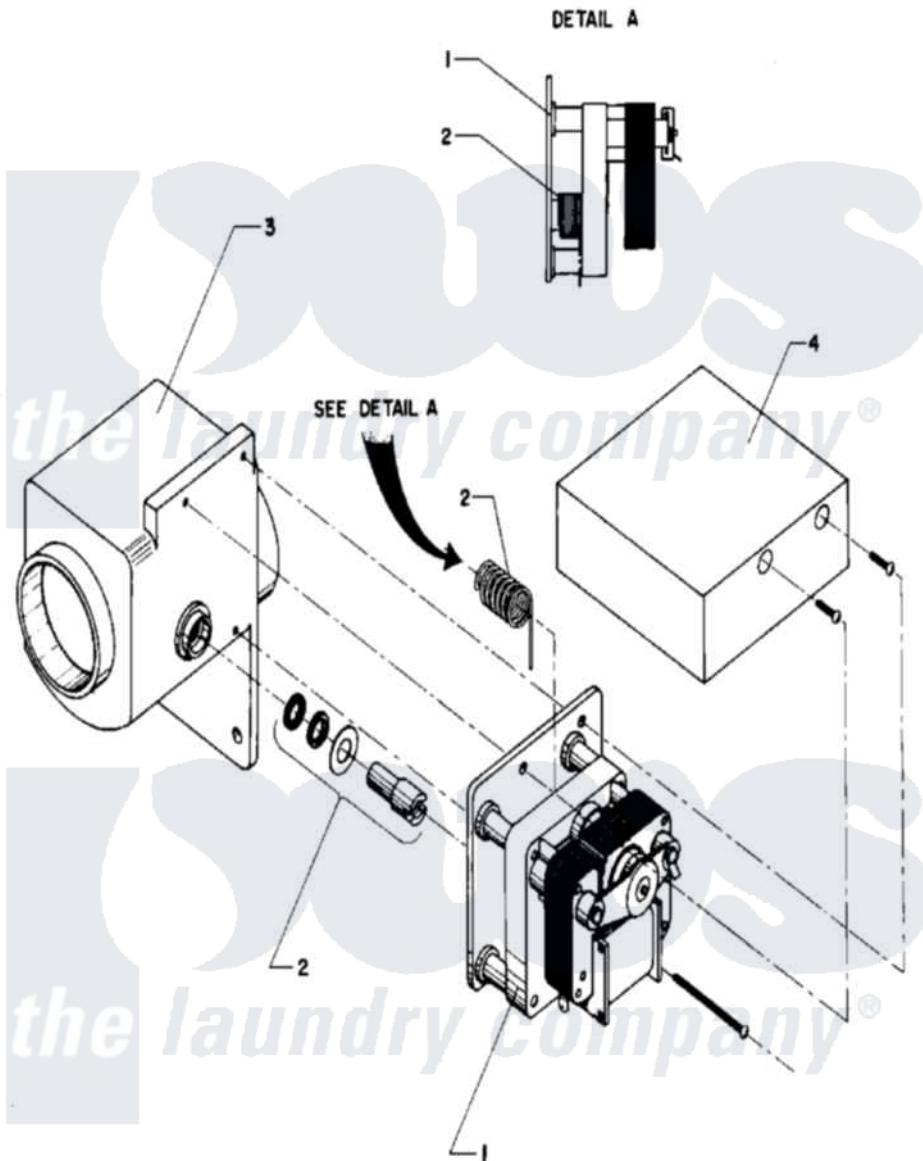

# Maytag MAF50PC2 11 - DRAIN VALVE

Maytag [Residential Maytag MAF50PC2 Washer Parts](#) Parts Diagram 11 - DRAIN VALVE  
 Click on the part number to view part

Item	Original Part Number	Replaced By	Status	Part Description
001	<a href="#">24001217</a>			Valve, Drain
"	<a href="#">24001530</a>			Valve, Motor Drain
002	<a href="#">24001528</a>			Shaft, Drive And Seal Kit
003	W10124350		Not Available	PART NOT USED
004	W10124350		Not Available	PART NOT USED