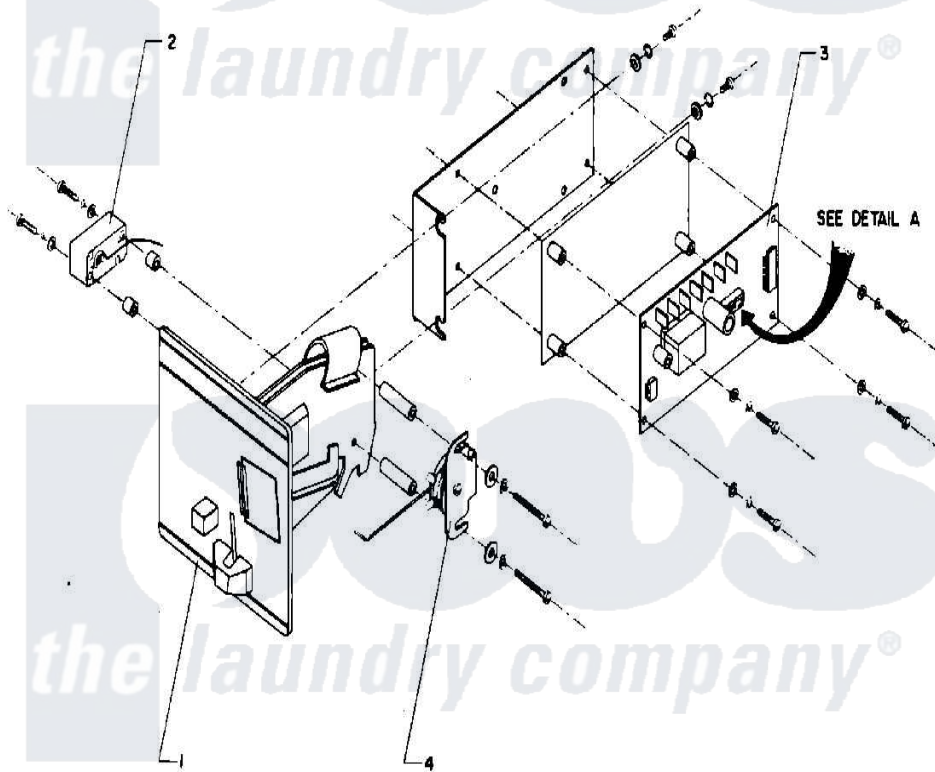

Maytag MAF50PN1 04 - COIN METER & COIN BOX

DETAIL A
COIN COUNTER
DIP SWITCHES

Maytag [Residential Maytag MAF50PN1 Washer Parts](#) Parts Diagram 04 - COIN METER & COIN BOX
Click on the part number to view part

Item	Original Part Number	Replaced By	Status	Part Description
001	24001615			COIN ACCEPTOR (US QUARTER)
002	NLA		Not Available	COIN SWITCH
003	24001617		Not Available	ELECTRONIC COIN COUNTER W/HAR
004	24001618		Not Available	SOLENOID, COIN BLOCKING (120V)
"	24001756			Solenoid, Coin Blocking
005	W10124350		Not Available	PART NUMBER NOT AVAILABLE
006	NLA		Not Available	KEY (MG1)