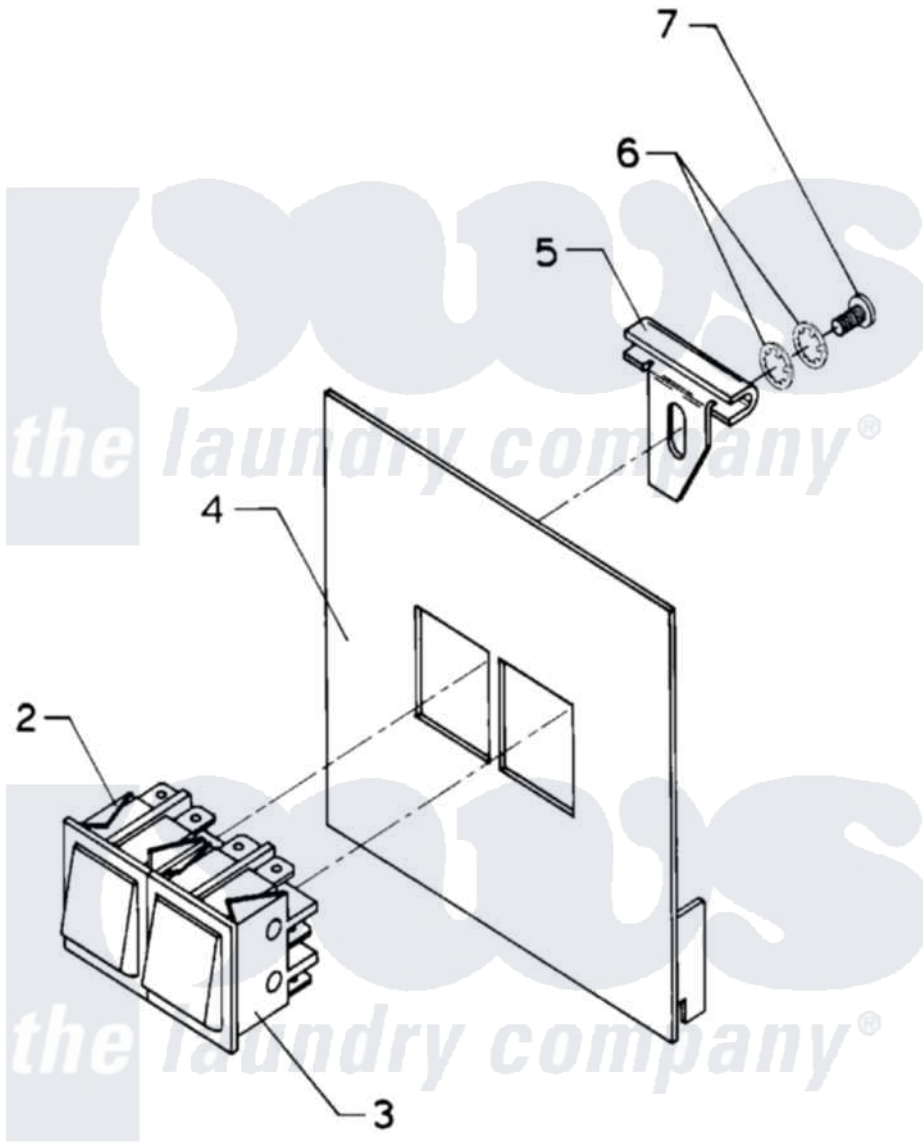

Maytag MAF50PN1 05 - MANUAL START/STOP CONTROL

Maytag Residential Maytag MAF50PN1 Washer Parts Parts Diagram 05 - MANUAL START/STOP CONTROL
 Click on the part number to view part

Item	Original Part Number	Replaced By	Status	Part Description
001	24001764		Not Available	KIT, START/STOP COMPLETE
002	24001251			Switch
003	24001252			Switch, Momentary
004	NLA		Not Available	COVER, PLATE (OPL)
005	W10124350		Not Available	PART NUMBER NOT AVAILABLE
006	W10124350		Not Available	PART NUMBER NOT AVAILABLE
007	W10124350		Not Available	PART NUMBER NOT AVAILABLE