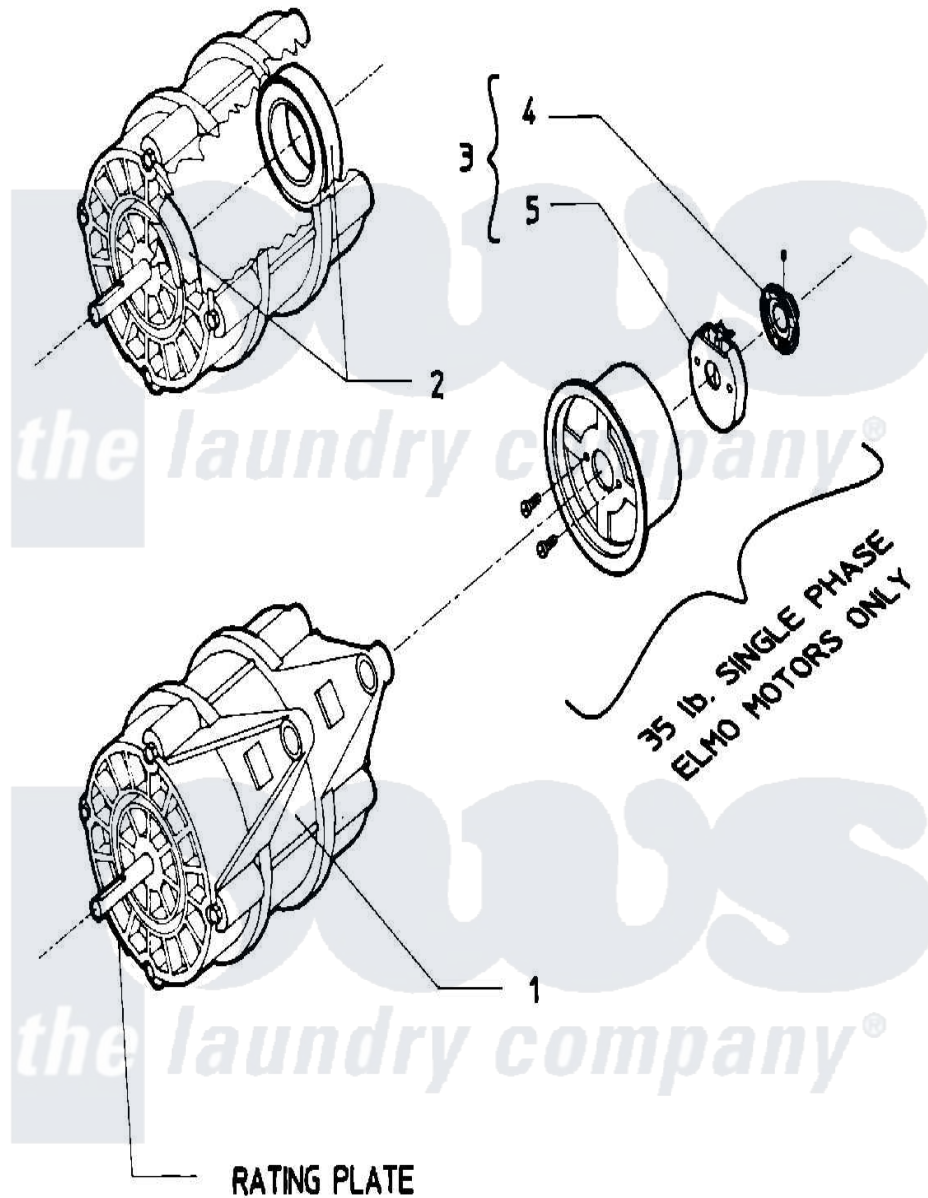

Maytag MAF50PN1 09 - MOTOR

Maytag [Residential Maytag MAF50PN1 Washer Parts](#) Parts Diagram 09 - MOTOR
 Click on the part number to view part

| Item | Original Part Number | Replaced By | Status | Part Description |
|------|--------------------------|-------------|---------------|---------------------------|
| 001 | 24001080 | | | Motor, 2SP |
| " | 24001084 | | | Motor, 2SP |
| 002 | 24001017 | | | Bearing, Motor |
| 003 | W10124350 | | Not Available | PART NUMBER NOT AVAILABLE |
| 004 | W10124350 | | Not Available | PART NUMBER NOT AVAILABLE |
| 005 | W10124350 | | Not Available | PART NUMBER NOT AVAILABLE |