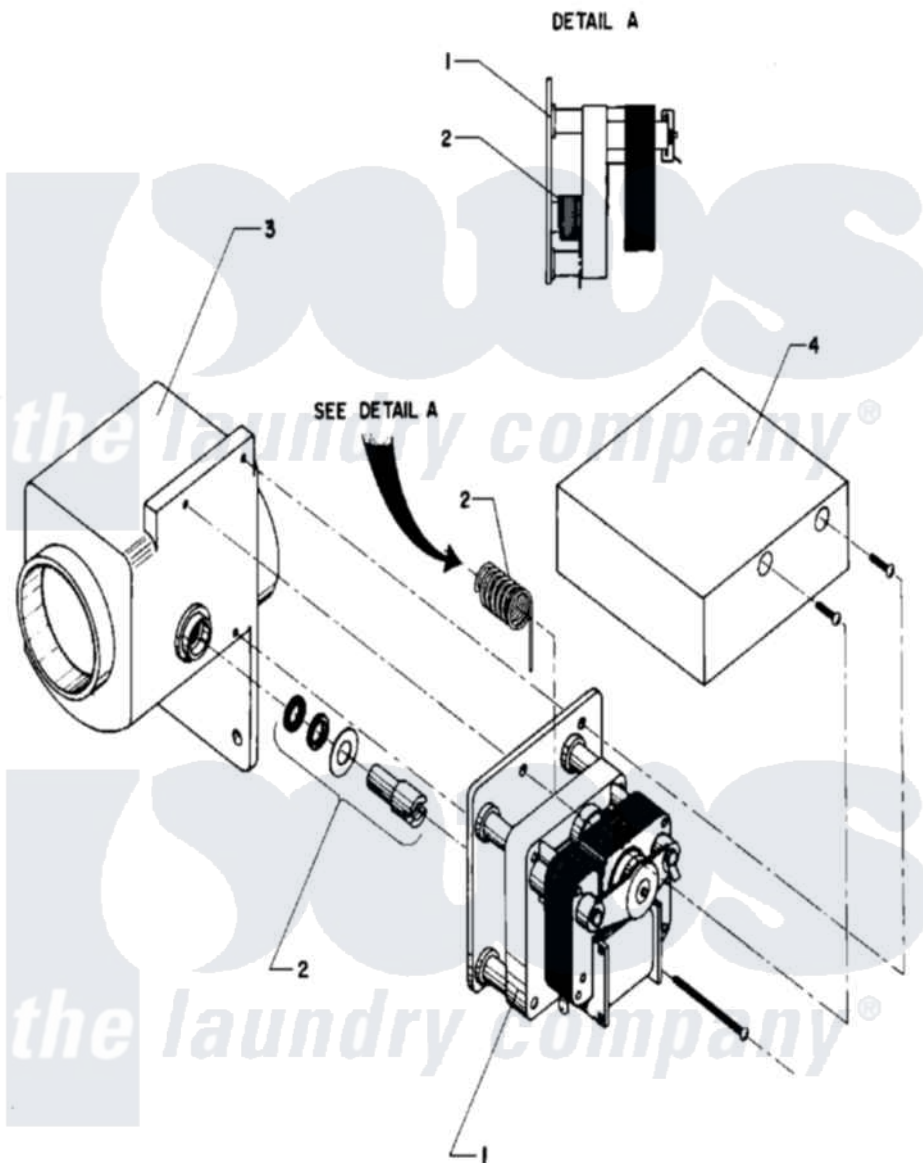

Maytag MAF50PN1 10 - DRAIN VALVE

Maytag [Residential Maytag MAF50PN1 Washer Parts](#) Parts Diagram 10 - DRAIN VALVE
 Click on the part number to view part

Item	Original Part Number	Replaced By	Status	Part Description
001	24001217			Valve, Drain
"	24001530			Valve, Motor Drain
002	24001528			Shaft, Drive And Seal Kit
003	W10124350		Not Available	PART NOT USED
004	W10124350		Not Available	PART NOT USED