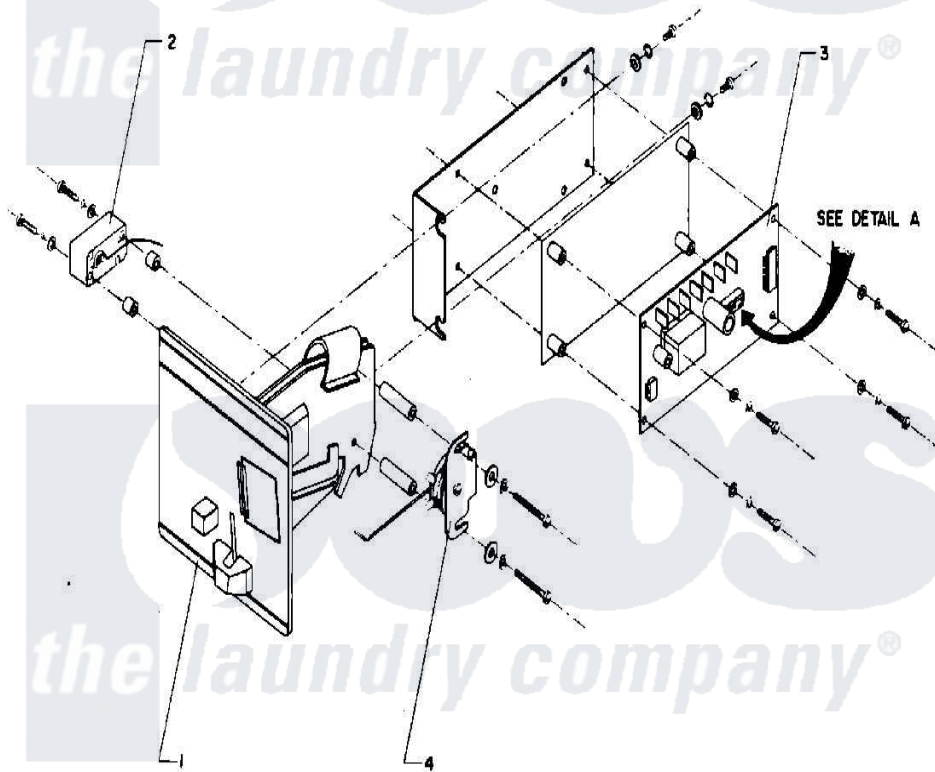

Maytag MAF50PN2 05 - COIN METER & COIN BOX

DETAIL A
COIN COUNTER
DIP SWITCHES

Maytag [Residential Maytag MAF50PN2 Washer Parts](#) Parts Diagram 05 - COIN METER & COIN BOX
Click on the part number to view part

Item	Original Part Number	Replaced By	Status	Part Description
001	24001615			COIN ACCEPTOR (US QUARTER)
002	NLA		Not Available	COIN SWITCH
003	24001617		Not Available	ELECTRONIC COIN COUNTER W/HAR
004	24001618		Not Available	SOLENOID, COIN BLOCKING (120V)
"	24001756			Solenoid, Coin Blocking
005	W10124350		Not Available	PART NUMBER NOT AVAILABLE
006	NLA		Not Available	KEY (MG1)