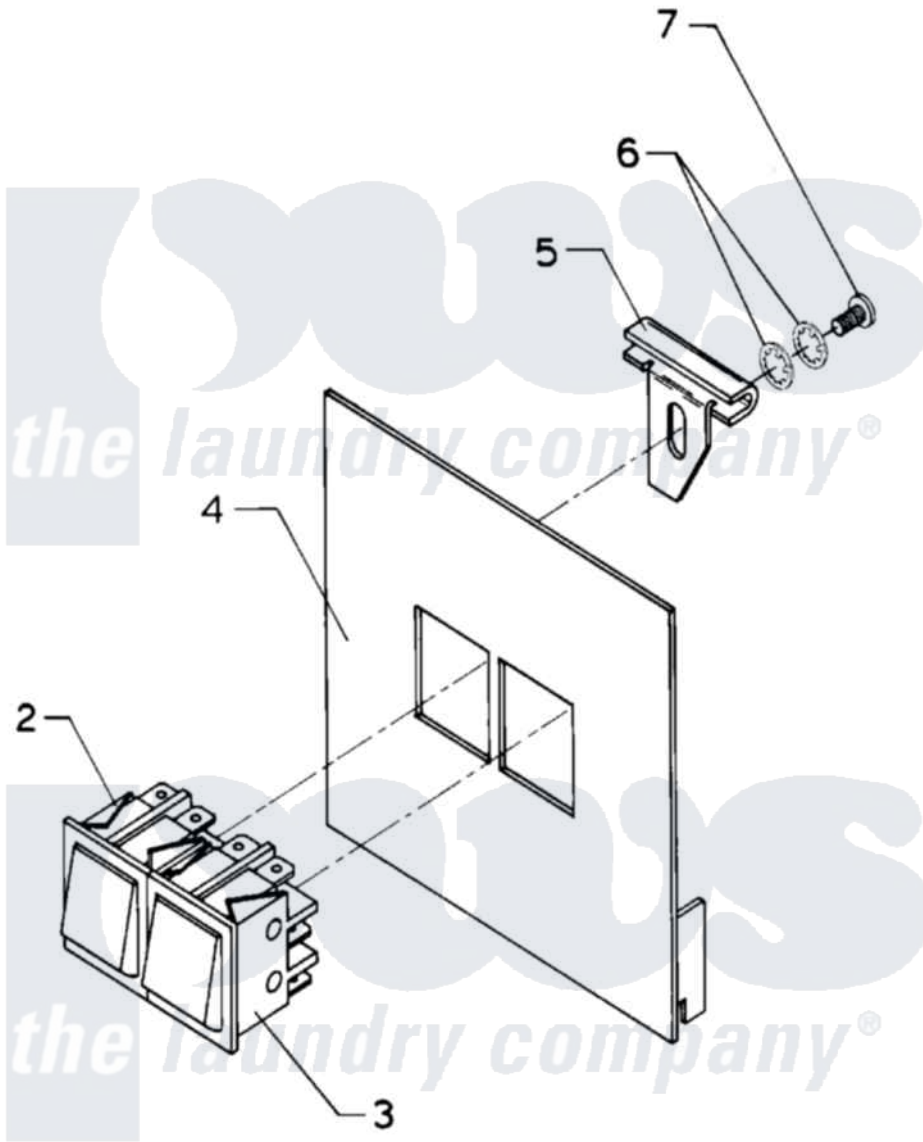

# Maytag MAF50PN2 06 - MANUAL START/STOP CONTROL

Maytag Residential Maytag MAF50PN2 Washer Parts Parts Diagram 06 - MANUAL START/STOP CONTROL  
 Click on the part number to view part

Item	Original Part Number	Replaced By	Status	Part Description
001	24001764		Not Available	KIT, START/STOP COMPLETE
002	<a href="#">24001251</a>			Switch
003	<a href="#">24001252</a>			Switch, Momentary
004	NLA		Not Available	COVER, PLATE (OPL)
005	W10124350		Not Available	PART NUMBER NOT AVAILABLE
006	W10124350		Not Available	PART NUMBER NOT AVAILABLE
007	W10124350		Not Available	PART NUMBER NOT AVAILABLE