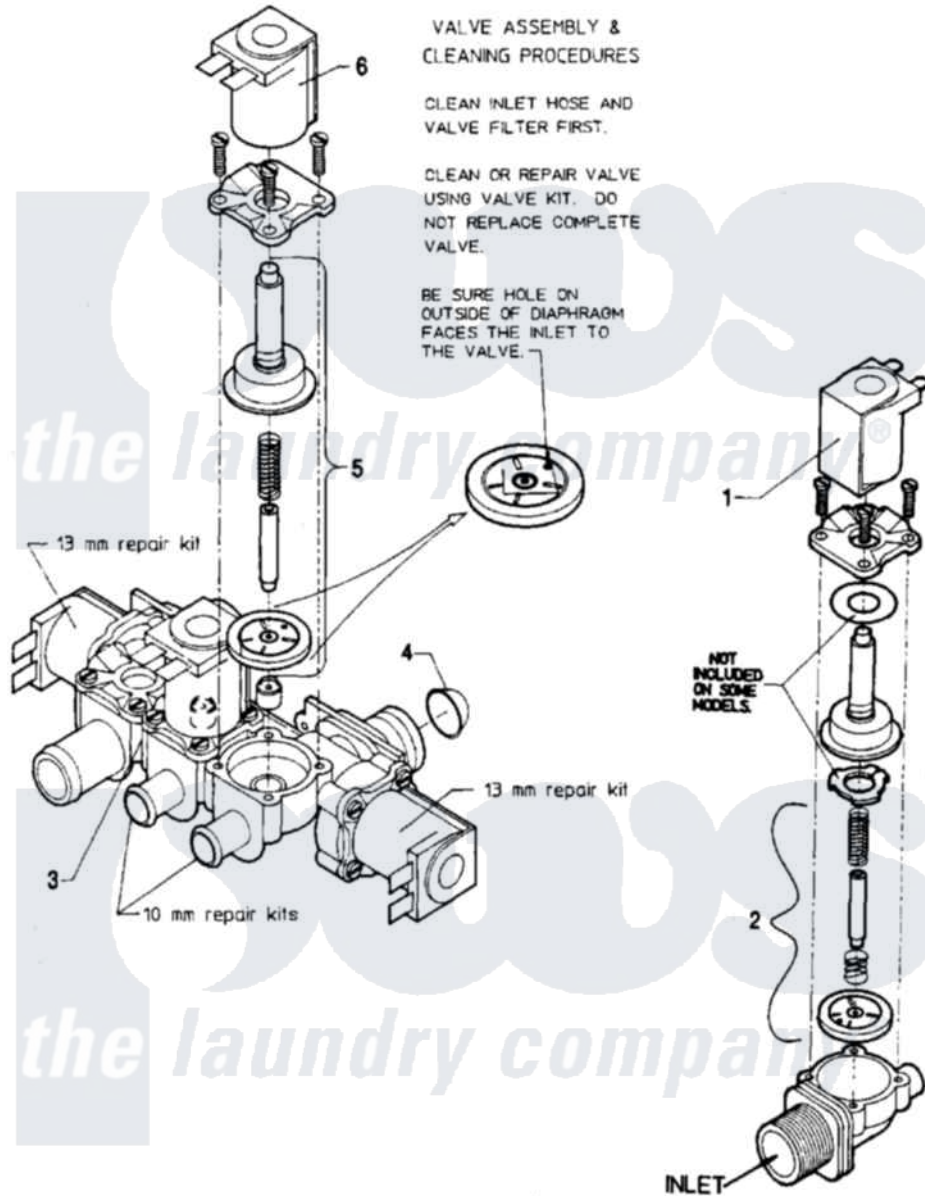

Maytag MAF50PN2 08 - WATER VALVE

Maytag [Residential Maytag MAF50PN2 Washer Parts](#) Parts Diagram 08 - WATER VALVE
 Click on the part number to view part

Item	Original Part Number	Replaced By	Status	Part Description
001	24001119			Valve
002	24001448			Seal
"	24001549		Not Available	FILTER, MESH (11MM US THREAD)
003	24001226			Valve, Mixing
004	24001634		Not Available	SCREEN, VALVE
005	24001122			Kit, Valve Repair
"	24001231			Kit, Repair
006	24001232			Coil, Water Valve