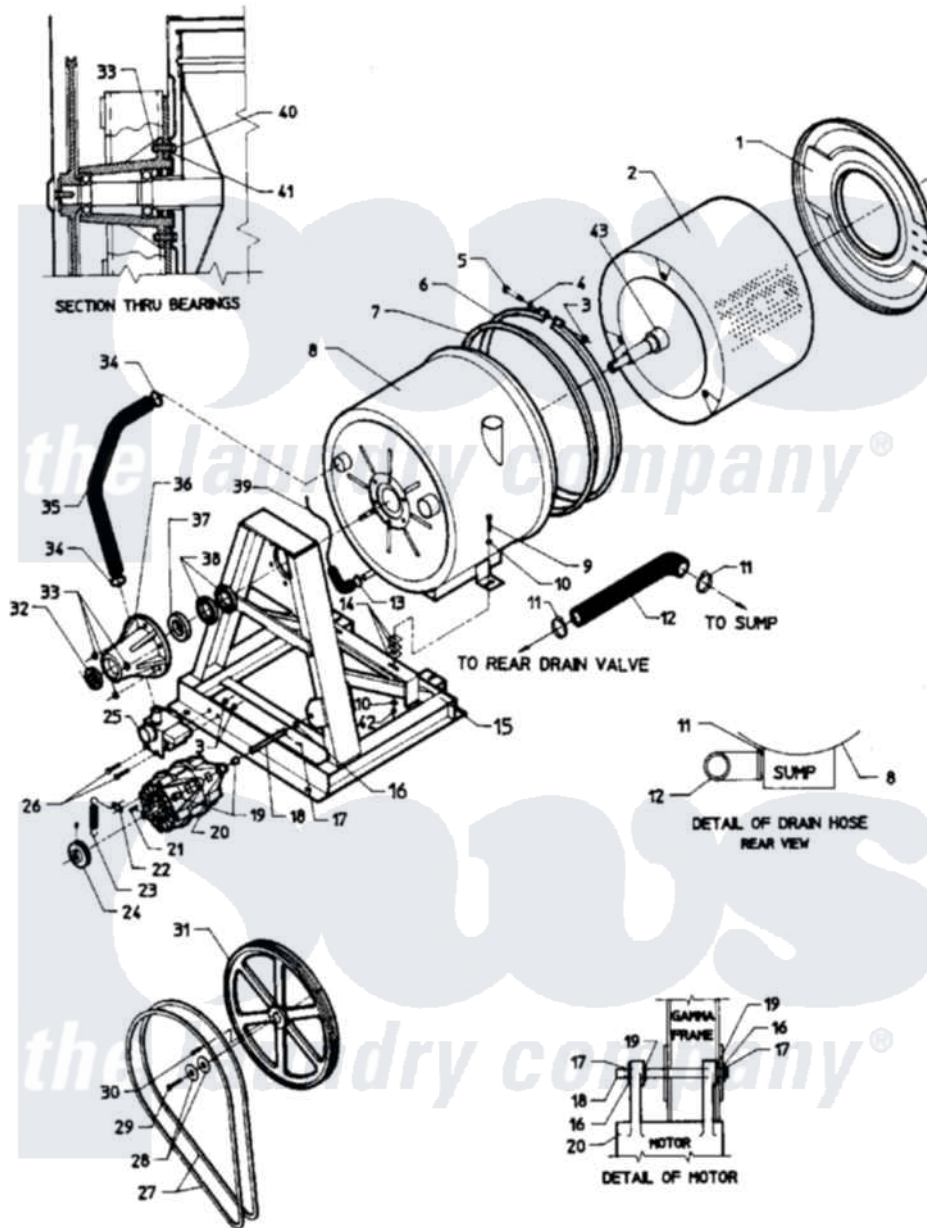

Maytag MAF50PN2 09 - MAIN EXPLODED VIEW - SUB ASSEMBLY

Maytag Residential Maytag MAF50PN2 Washer Parts Parts Diagram 09 - MAIN EXPLODED VIEW - SUB ASSEMBLY
 Click on the part number to view part

Item	Original Part Number	Replaced By	Status	Part Description
001	NLA		Not Available	FRONT SHELL ASSY.
002	24001392			Kit, Basket
003	24001215			Kit, Band Fastener
004	24001215			Kit, Band Fastener
005	24001215			Kit, Band Fastener
006	NLA		Not Available	KIT, BAND SHELL
007	24001184			Gasket Kit
008	NLA		Not Available	KIT, SHIELD RETRO
009	24001657			Bolt
010	24001516			Washer, Flat Pltd.
011	24001353	696392		Hose Clamp
012	24001503			Cup, Supply
013	24001353	696392		Hose Clamp
014	24001803		Not Available	SHIM, SHELL
015	24001373		Not Available	KIT ASSY., FRAME (2 SPEED)
016	24001812			Washer, Hardened

017	24001512		Not Available	PIN, COTTER PLTD. (1/8X1 1/2)
018	NLA		Not Available	ROD, SUPPORT
019	24001021			Bushing, Motor
020	24001080			Motor, 2SP
"	24001084			Motor, 2SP
021	24001648		Not Available	KEY (MOTOR 3/16" X 1 1/2")
022	24001651		Not Available	CLIP, MOTOR SPRING
023	24001650		Not Available	SPRING (BELT TENSION)
024	24001088			Pulley, Motor
025	24001217			Valve, Drain
"	24001814			Valve, Drain
026	24001502	8204624		Bolt
027	24001404			Belt, V
028	24001501			Washer, Stainless Steel
029	Y24001500			Screw, S.s.
030	24001499		Not Available	KEY (3/8" X 1 1/4")
031	24001087			Pulley, Basket
032	24001016		Not Available	BEARING (6309 2RS C3)
033	24001495			Nut, Fiberlock
034	24001283		Not Available	CLAMP, HOSE (No.28)
035	24001506			Hose, Overflow
036	24001261			Kit, Trunnion
037	24002044			Bearing, 6312-2RS
038	24002049			Seal, Shaft
039	24001661		Not Available	HOSE, AIR DOME
040	24001497			Bolt, S.s.
041	24001496			Washer, Flat S.s.
042	24001261			Kit, Trunnion
"	24001515			Nut, Fiberlock Pltd.
043	24001272		Not Available	COLLAR (2SP)