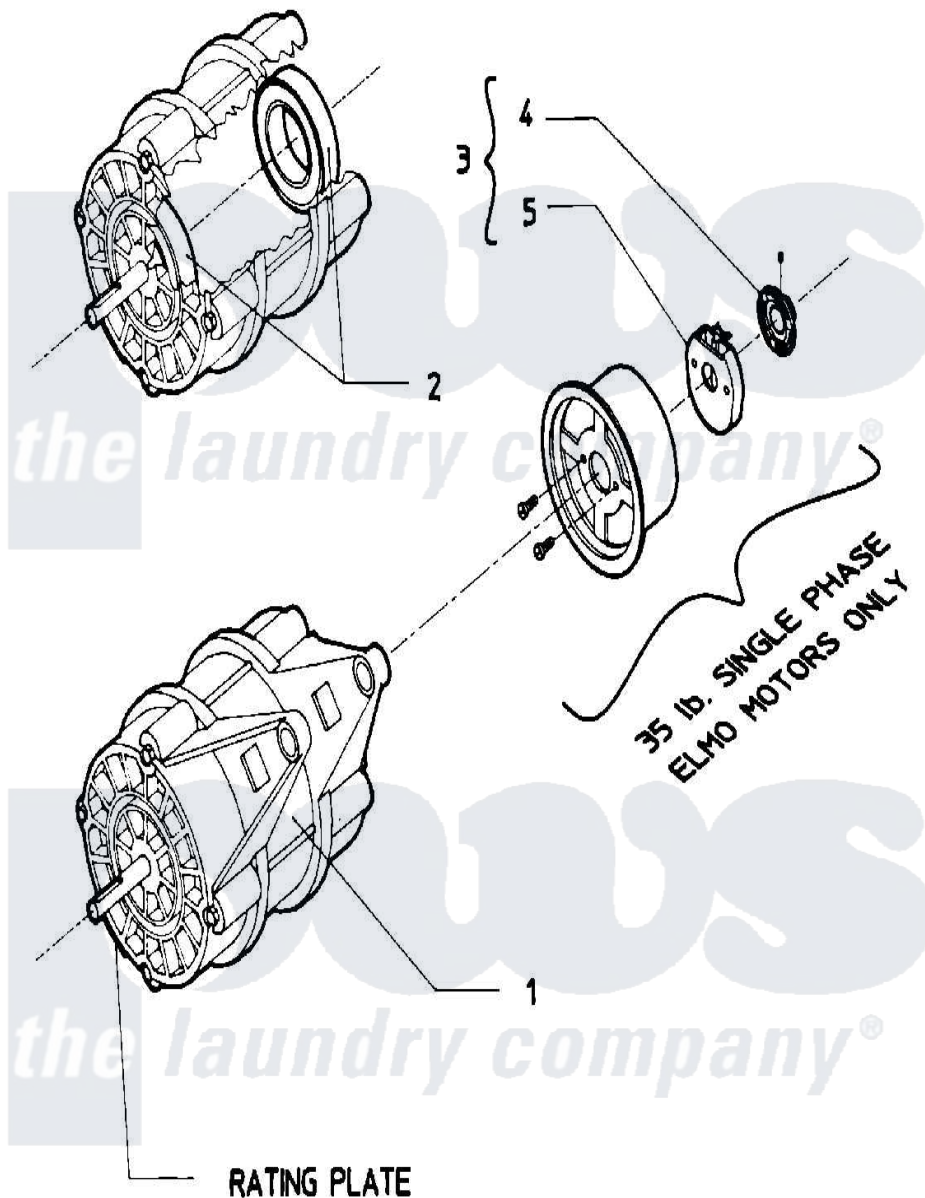

# Maytag MAF50PN2 10 - MOTOR

Maytag [Residential Maytag MAF50PN2 Washer Parts](#) Parts Diagram 10 - MOTOR  
 Click on the part number to view part

| Item | Original Part Number     | Replaced By | Status        | Part Description          |
|------|--------------------------|-------------|---------------|---------------------------|
| 001  | <a href="#">24001080</a> |             |               | Motor, 2SP                |
| "    | <a href="#">24001084</a> |             |               | Motor, 2SP                |
| 002  | <a href="#">24001017</a> |             |               | Bearing, Motor            |
| 003  | W10124350                |             | Not Available | PART NUMBER NOT AVAILABLE |
| 004  | W10124350                |             | Not Available | PART NUMBER NOT AVAILABLE |
| 005  | W10124350                |             | Not Available | PART NUMBER NOT AVAILABLE |