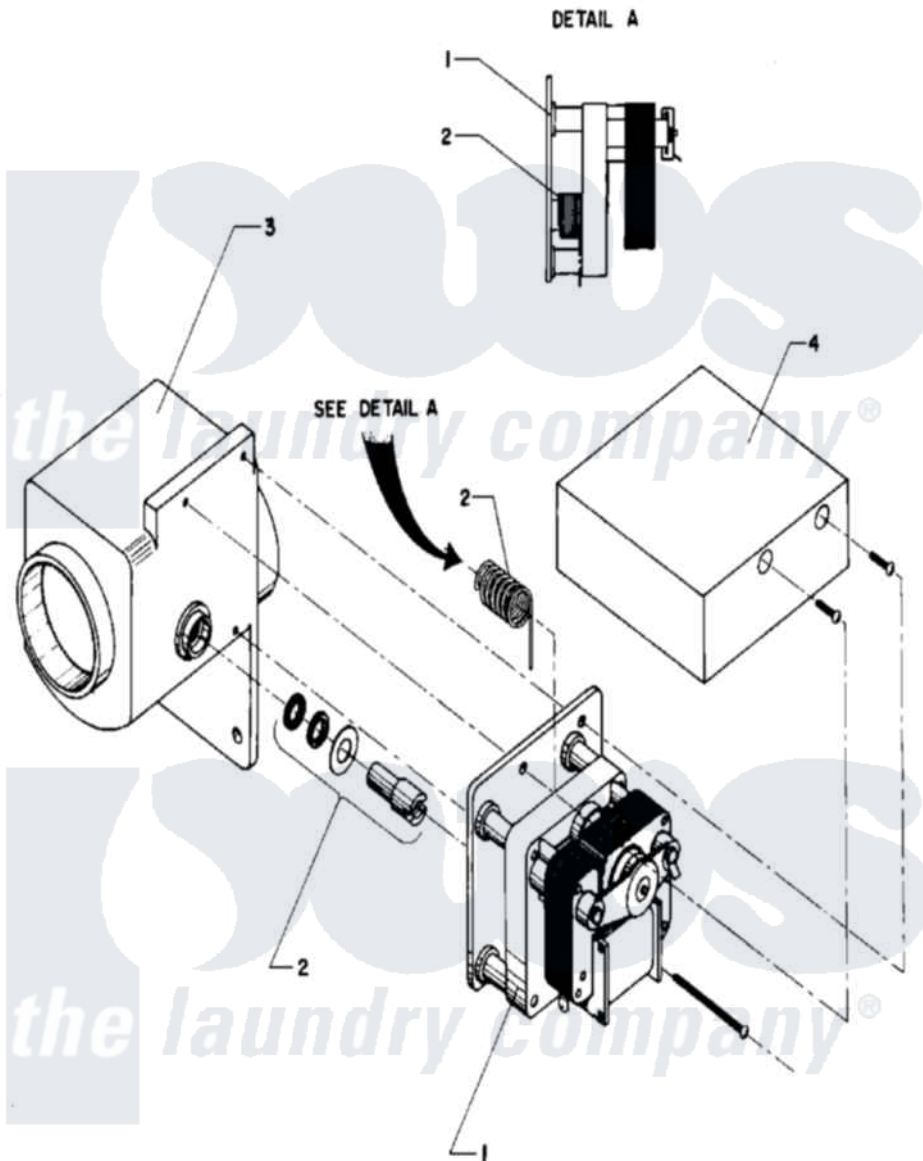

Maytag MAF50PN2 11 - DRAIN VALVE

Maytag [Residential Maytag MAF50PN2 Washer Parts](#) Parts Diagram 11 - DRAIN VALVE
 Click on the part number to view part

Item	Original Part Number	Replaced By	Status	Part Description
001	24001217			Valve, Drain
"	24001530			Valve, Motor Drain
002	24001528			Shaft, Drive And Seal Kit
003	W10124350		Not Available	PART NOT USED
004	W10124350		Not Available	PART NOT USED