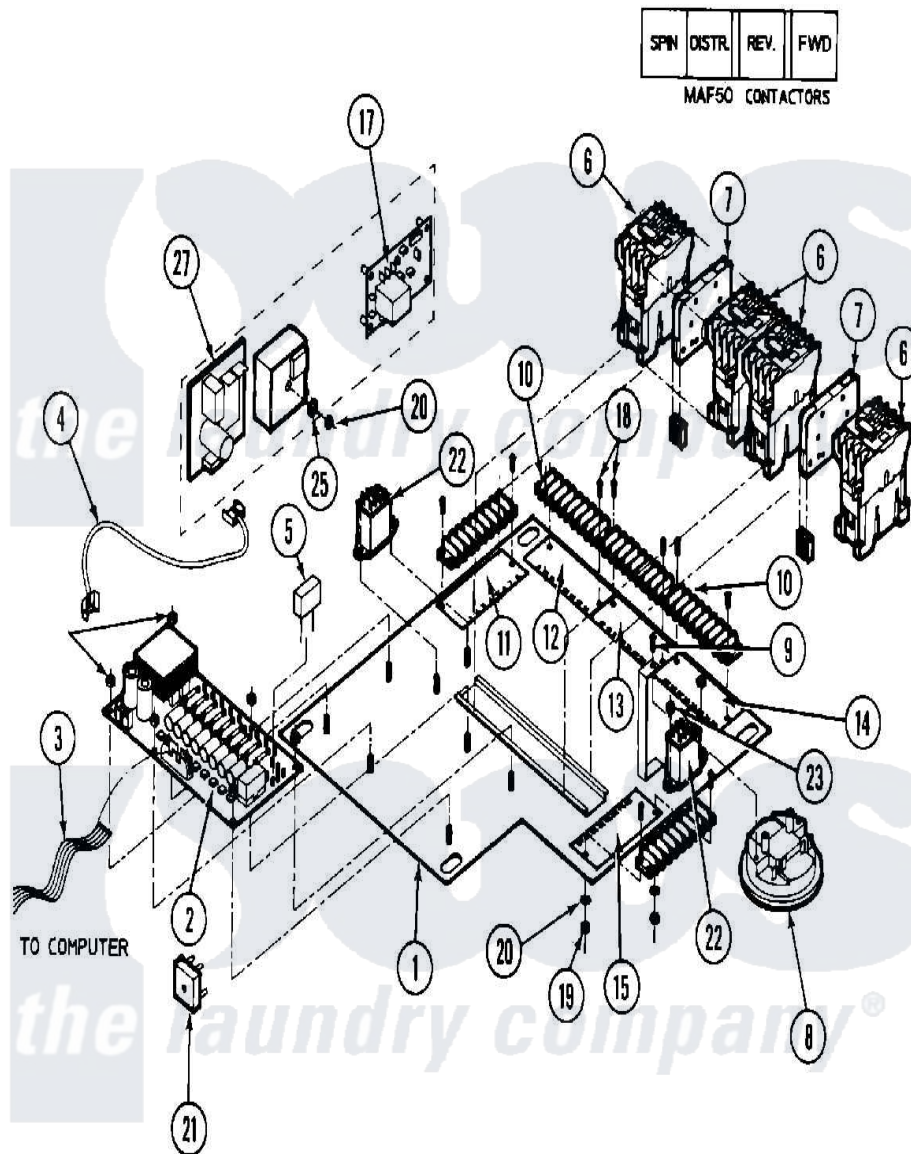

Maytag MAF50PNA 01 - CONTROL PANEL

Maytag Residential Maytag MAF50PNA Washer Parts Parts Diagram 01 - CONTROL PANEL
 Click on the part number to view part

Item	Original Part Number	Replaced By	Status	Part Description
001	W10124350		Not Available	NOT REQUIRED PART OR SEE NOTE
002	24001408			Board, Solid State
003	24001409		Not Available	CABLE, FLT. (14 PIN)
004	24001410			Harness, Battery Back-Up
005	24001109		Not Available	FILTER, RC-NTWK.
006	24001105	24002051		Contacto-
007	24001108			Interlock, Mech, Contactor
008	24001224		Not Available	SWITCH, DUAL LEVEL
009	24001411	313806		Screw
010	24001412		Not Available	STRIP, TERMINAL
011	NLA		Not Available	DECAL,INSUL. TERM STRIP (1-8)
012	NLA		Not Available	DECAL,INSUL. TERM STRIP (9-16)
013	NLA		Not Available	DECAL,INSUL. TERM STRIP (17-24)
014	NLA		Not Available	DECAL,INSUL. TERM STRIP

014	NLA	Not Available	(25-32)
015	24001030	Not Available	DECAL,INSUL.TERM STIRP (33-40)
016	24001413	Not Available	TERMINAL STRIP (No.4 PLACE)
017	24001361		Relay, Delay
018	24001414	4450038	Screw
019	24001417	7103P070-60	Nut, Top Pilot
020	24001415		Washer, S.s.
021	24001416		Rectifier, Bridge
022	24001177	24001110	Relay- Fla
023	24001417	7103P070-60	Nut, Top Pilot
024	24001418		Relay, Time Delay
025	24001295		Lockwasher, S.s.
026	24001419	W10139757	Nut
027	24001243		Board, Battery Bckup
028	24001421	Not Available	INPUT TERMINAL JUNCTION
"	NLA	Not Available	BATTERY (9 VOLT)
029	BLANK	Not Available	(ITEMS 16, 24 AND 26 ARE NOT