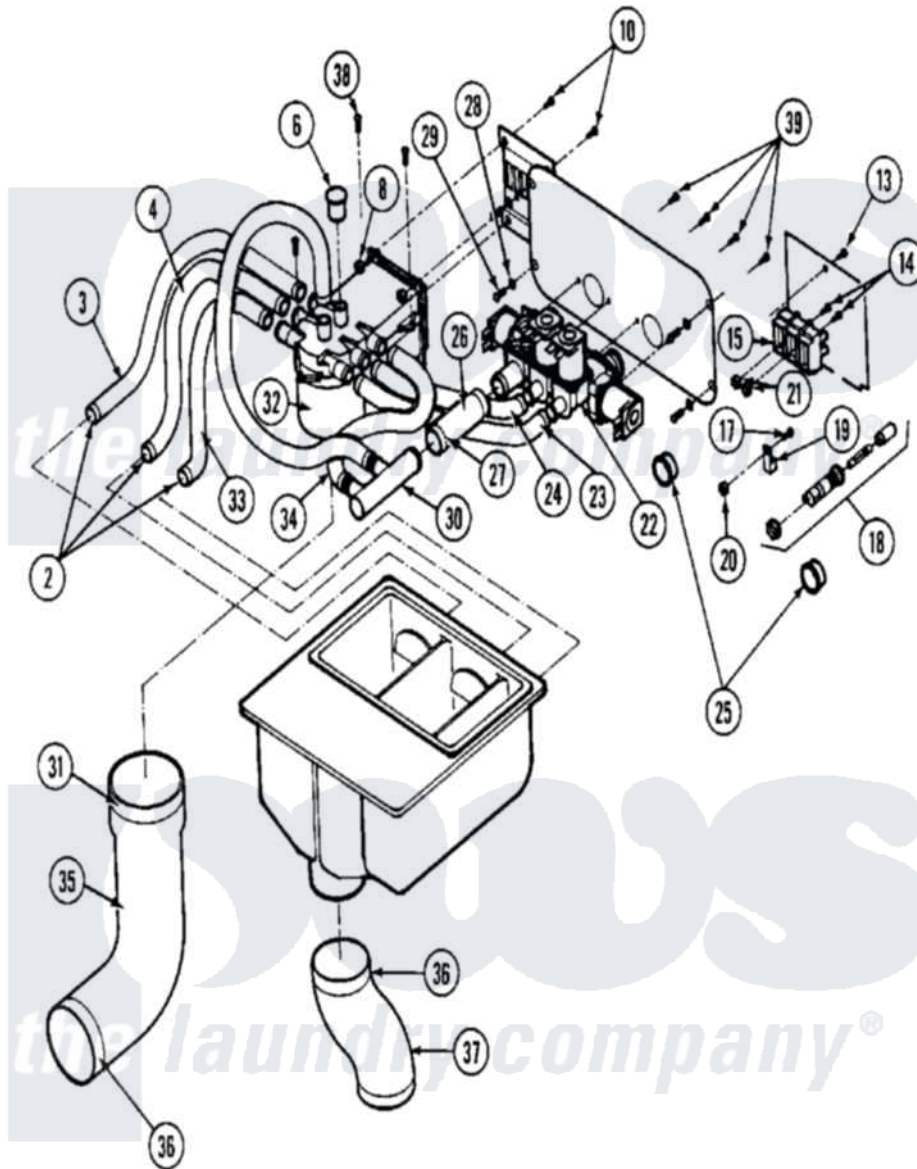

Maytag MAF50PNA 02 - SUPPLY DISPENSER ASSEMBLY

Maytag Residential Maytag MAF50PNA Washer Parts Parts Diagram 02 - SUPPLY DISPENSER ASSEMBLY
 Click on the part number to view part

Item	Original Part Number	Replaced By	Status	Part Description
001	24001422		Not Available	DISPENSER, SUPPLY (OPL)
002	24001423	489503		Clamp
003	NLA		Not Available	HOSE (1/2" ID)
004	NLA		Not Available	HOSE (1/2" ID)
005	NLA		Not Available	HOSE (1/2" ID)
006	24001424		Not Available	CAP, PLUG (YELLOW)
007	24001031			Breaker, Vac.
008	24001425			Nut, Fiberlock, Pltd
009	24001426			Cover, Vacuum Breaker
010	24001414	4450038		Screw
011	24001428		Not Available	MOUNTING PLATE, MIXING VALVE
012	24001429		Not Available	COVER, JUNCTION BOX
013	24001301	67006964		Screw, Glide
014	24001430			Screw, S.s
015	24001366		Not Available	BLOCK, INPUT & POWER (4 TERM)

016	24001225		Fuse, Control
017	24001432	W10068250	Screw
018	24001433		Holder, Fuse
019	24001434	Not Available	CONNECTOR, GROUND
020	24001342	74005230	Nut, Lock
021	24001425		Nut, Fiberlock, Pltd
022	24001226		Valve, Mixing
023	NLA	Not Available	HOSE (1/2' ID)
024	NLA	Not Available	HOSE (1/2' ID)
025	24001436	8008P014-60	Grommet, Nylon
026	NLA	Not Available	HOSE (3/4 ID 2 1/2'')
027	24001438	285655	Clamp, Hose
028	24001439		Washer, Splitlock
029	24001440		Screw
030	24001441	Not Available	CONNECTOR, MANIFOLD (FILL)
031	24001282	Not Available	CLAMP, HOSE (No.48)
032	24001032		Breaker, Vac.
033	NLA	Not Available	HOSE (1/2' ID)
034	NLA	Not Available	HOSE (1/2' ID)
035	24001033		Hose, Vacuum Breaker
036	24001353	696392	Hose Clamp
037	24001442		Hose, Soap Dispenser
038	BLANK	Not Available	(ITEMS 1, 5, 7, 9, 11, 12,