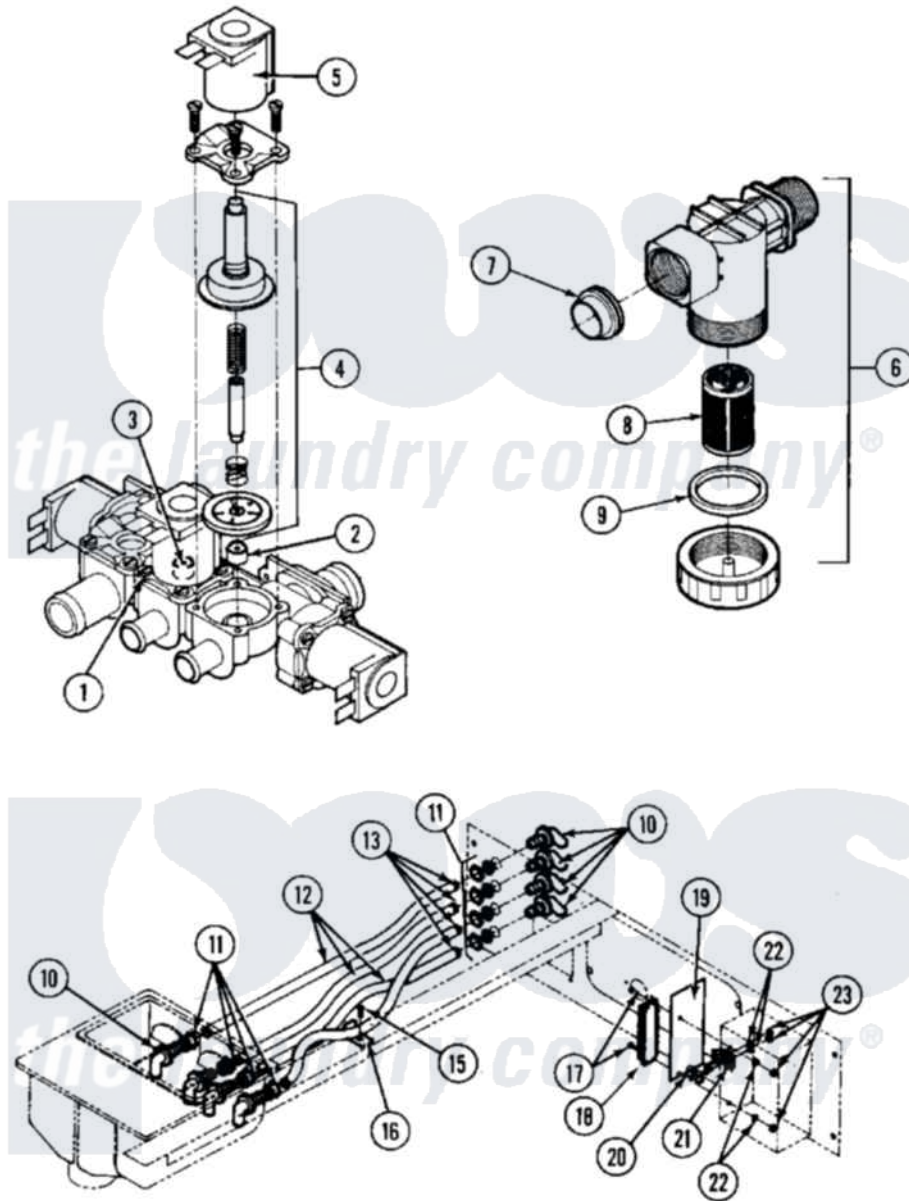

# Maytag MAF50PNA 03 - WATER VALVE & AUTO DISPENSER

Maytag Residential Maytag MAF50PNA Washer Parts Parts Diagram 03 - WATER VALVE & AUTO DISPENSER  
 Click on the part number to view part

Item	Original Part Number	Replaced By	Status	Part Description
001	<a href="#">24001226</a>			Valve, Mixing
002	24001443		Not Available	RESTRICTOR, FLOW (2.8MM)
003	24001444		Not Available	RESTRICTOR, FLOW (4MM)
004	<a href="#">24001122</a>			Kit, Valve Repair
"	<a href="#">24001445</a>			Repair Kit
005	<a href="#">24001232</a>			Coil, Water Valve
006	24001447		Not Available	FILTER, MESH (25MM US THREAD)
"	24001549		Not Available	FILTER, MESH (11MM US THREAD)
007	<a href="#">24001448</a>			Seal
008	24001449		Not Available	FILTER SCREEN RPLCMNT (11MM)
009	24001450		Not Available	GASKET CAP, FILTER HOUSING
010	24001451		Not Available	NOZZLE KIT
011	NLA		Not Available	NUT, PAL (13" X 1/2" PLTD)

012	24001453	<a href="#">24001830</a>	Tubing 5
013	NLA	Not Available	CLAMP, HOSE (No.6)
014	24001455	<a href="#">24001830</a>	Tubing 5
015	24001301	<a href="#">67006964</a>	Screw, Glide
016	<a href="#">24001456</a>		Bracket, Hose
017	24001414	<a href="#">4450038</a>	Screw
018	24001412	Not Available	STRIP, TERMINAL
019	24001458	Not Available	DECAL, EXTERNAL SUPPLY
020	<a href="#">24001253</a>		Fuse
021	NLA	Not Available	HOLDER, FUSE (DUAL)
022	<a href="#">24001415</a>		Washer, S.s.
023	24001417	<a href="#">7103P070-60</a>	Nut, Top Pilot
024	BLANK	Not Available	(ITEM 14 IS NOT SHOWN)