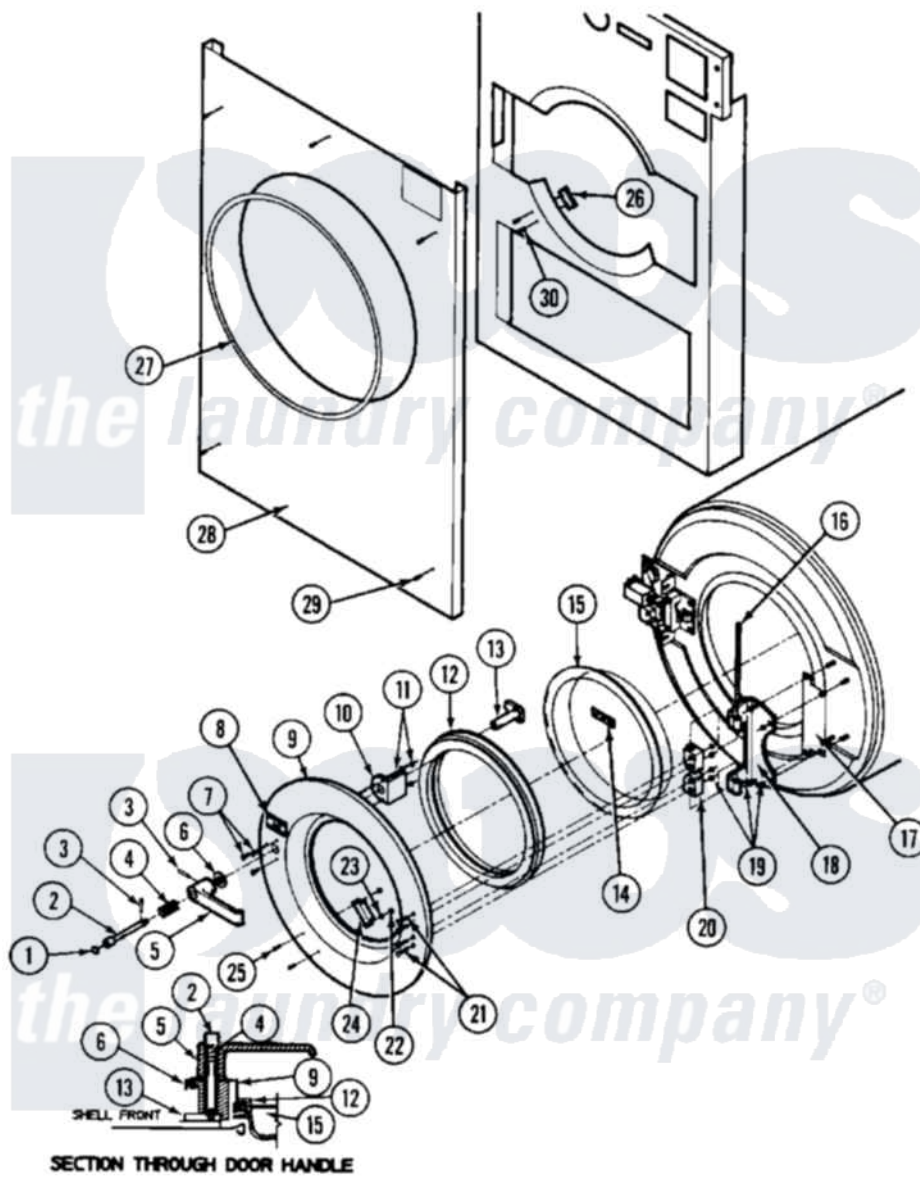

Maytag MAF50PNA 04 - DOOR & RELATED ASSEMBLY

Maytag Residential Maytag MAF50PNA Washer Parts Parts Diagram 04 - DOOR & RELATED ASSEMBLY
 Click on the part number to view part

Item	Original Part Number	Replaced By	Status	Part Description
001	24001407		Not Available	DECAL, RED DOT
002	24001103			Rod, Push Button
003	24001721			Pin, Spring
004	24001338			Spring, Door Lock
005	24001336			Handle, Door
006	24001339			Washer, Nylon
007	24001341	3400814		Screw
008	24001462		Not Available	DECAL, PUSH BUTTON RED
009	24001463		Not Available	DOOR ASSY. (OPL)
"	24001464		Not Available	DOOR ASSY. (OPL)
010	24001340		Not Available	SPACER, DOOR HANDLE
011	24001342	74005230		Nut, Lock
012	24001077			GASKET, DOOR
013	24001343			Arm, Latch
014	24001465		Not Available	DECAL, ROTATION SPIN (CCW)
015	Y24001100		Not Available	GLASS, DOOR

016	W10124350		Not Available	NOT REQUIRED PART OR SEE NOTE
017	24001466			Shim, Hinge
018	24001333			Hinge, Door
019	24001305			Nut, Fiberlock
020	24001334			Mount, Door
021	24001467			Screw, S.s.
022	24001417	7103P070-60		Nut, Top Pilot
023	24001415			Washer, S.s.
024	24001470		Not Available	MAGNET
025	24001414	4450038		Screw
026	24001472			Switch, Magnet Position
027	NLA		Not Available	TRIM, OUTER PANEL
028	NLA		Not Available	PANEL KIT, FRONT OPL (ALM)
029	24001474	3400086		Screw, 10-32 X 3/8
030	24001475		Not Available	RIVET, POP S.S. (1/8 X 1/4)