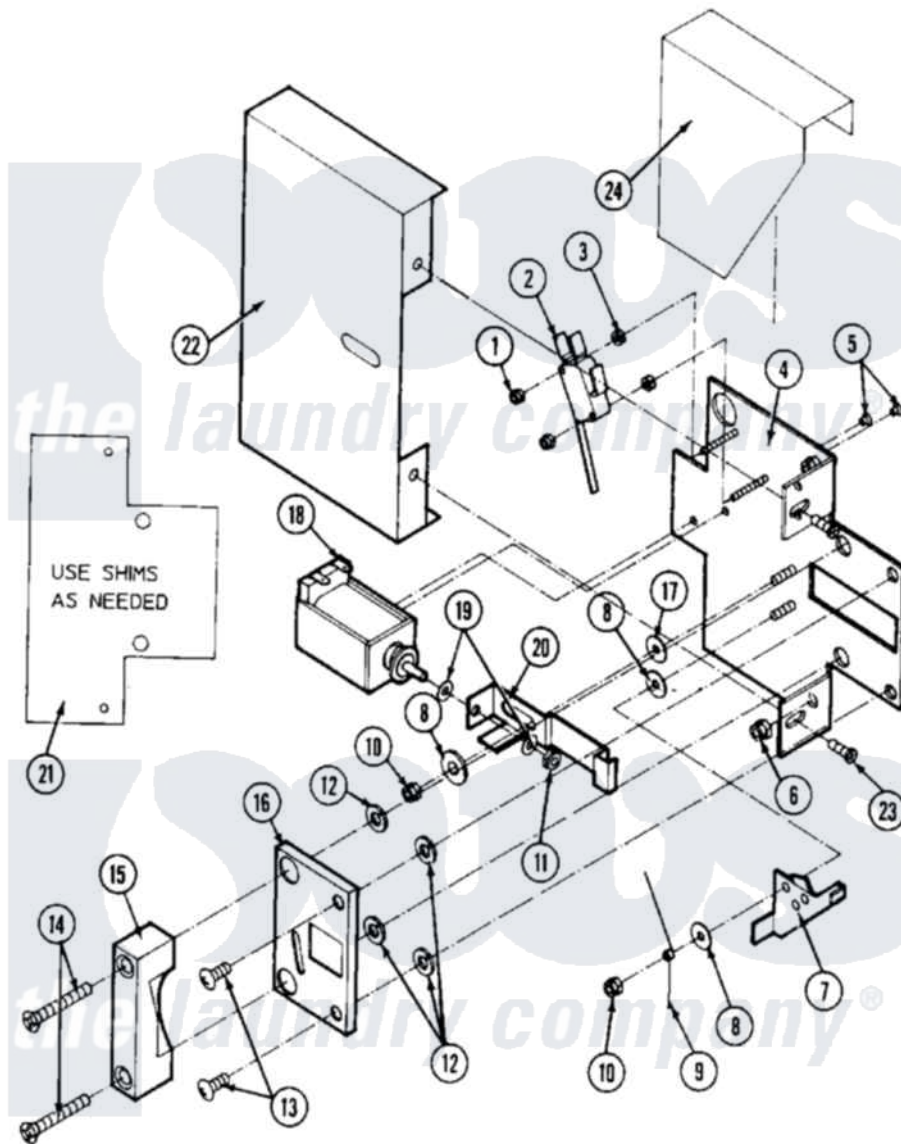

Maytag MAF50PNA 05 - DOOR LOCK

Maytag [Residential Maytag MAF50PNA Washer Parts](#) Parts Diagram 05 - DOOR LOCK
 Click on the part number to view part

Item	Original Part Number	Replaced By	Status	Part Description
001	24001476			Nut, Fiberlock
"	NLA		Not Available	KIT ASSY., DOOR
002	24001229			Switch, Door Lock
003	24001477		Not Available	SPACER, NYLON (No.6)
004	NLA		Not Available	PLATE, DOOR LOCK
005	24001479			Screw, S.s.
006	24001305			Nut, Fiberlock
007	24001230			Lever, Door Lock
008	24001480			Washer, Teflon
009	24001293			Spring, Torsion
010	24001342	74005230		Nut, Lock
011	24001481	Y707702		Locknut
012	24001295			Lockwasher, S.s.
013	24001323			Screw
014	NLA		Not Available	SCREW, S.S. (1/4-20 X 1 3/4)
015	24001483		Not Available	CATCH, DOOR LOCK

016	24001484	Not Available	COVER, DOOR LOCK PLATE
017	24001485		Washer, Shoulder
018	24001101		Solenoid, Door Rel
019	24001358		Washer, Flat
020	24001486	Not Available	BUTTON, PUSH (STOP)
021	24001487	Not Available	COVER, DOOR LOCK ASSY.
022	24001301	67006964	Screw, Glide
023	24001488	Not Available	SHIELD, SPLASH (DOOR LOCK)