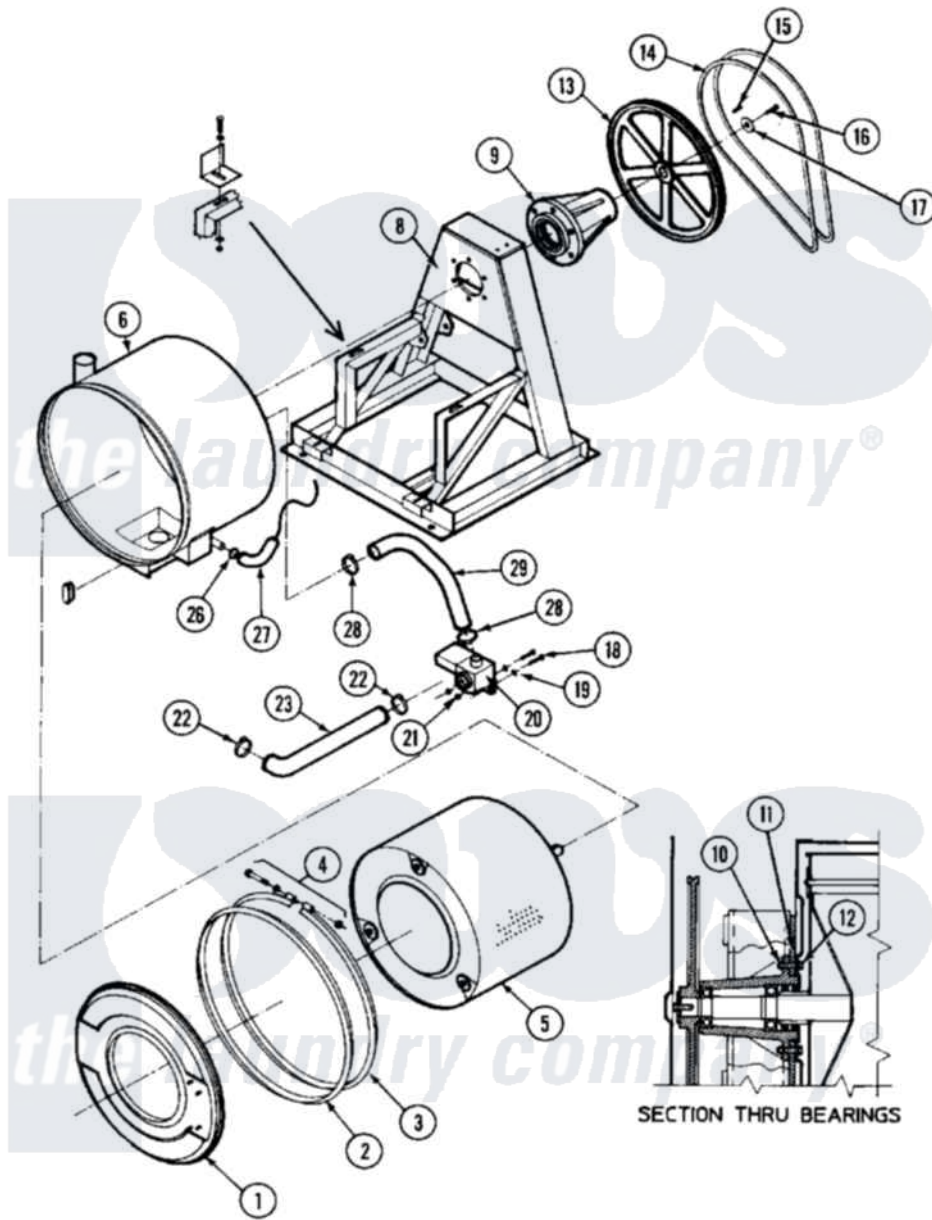

Maytag MAF50PNA 06 - FRAME & TUB ASSEMBLY

Maytag Residential Maytag MAF50PNA Washer Parts Parts Diagram 06 - FRAME & TUB ASSEMBLY
 Click on the part number to view part

Item	Original Part Number	Replaced By	Status	Part Description
001	NLA		Not Available	FRONT SHELL ASSY.
002	24001490			Gasket, Shell Seal
003	NLA		Not Available	SHELL BAND ASSY.
004	24001492			Fastener Kit, Shell Band
005	24002031		Not Available	BASKET (50 - 3 SPEED)
006	NLA		Not Available	SHELL ASSY. (STANDARD)
007	24001492			Fastener Kit, Shell Band
008	NLA		Not Available	KIT ASSY., FRAME (3 SPEED)
009	24001263			Kit, Trunnion
"	24002057			Shaft Seals
010	24001495			Nut, Fiberlock
011	24001496			Washer, Flat S.s.
012	24001497			Bolt, S.s.
013	24001087			Pulley, Basket
014	24001498			Belt
015	24001499		Not Available	KEY (3/8" X 1 1/4")

016	Y24001500		Screw, S.s.
017	24001501		Washer, Stainless Steel
018	24001502	8204624	Bolt
019	24001304		Washer, Flat
020	24001217		Valve, Drain
021	24001305		Nut, Fiberlock
022	24001353	696392	Hose Clamp
023	24001503		Cup, Supply
024	24001504	Not Available	PLUG, HEATING ELEMENT
025	24001438	285655	Clamp, Hose
026	24001218	Not Available	TRAP, AIR
027	24001283	Not Available	CLAMP, HOSE (No.28)
028	24001506		Hose, Overflow
029	24001507		Switch, Balance
"	NLA	Not Available	ARM, EXTENSION (BAL. SWITCH)
030	BLANK	Not Available	(ITEM 7 NOT SHOWN)
"	NLA	Not Available	PANEL COVER