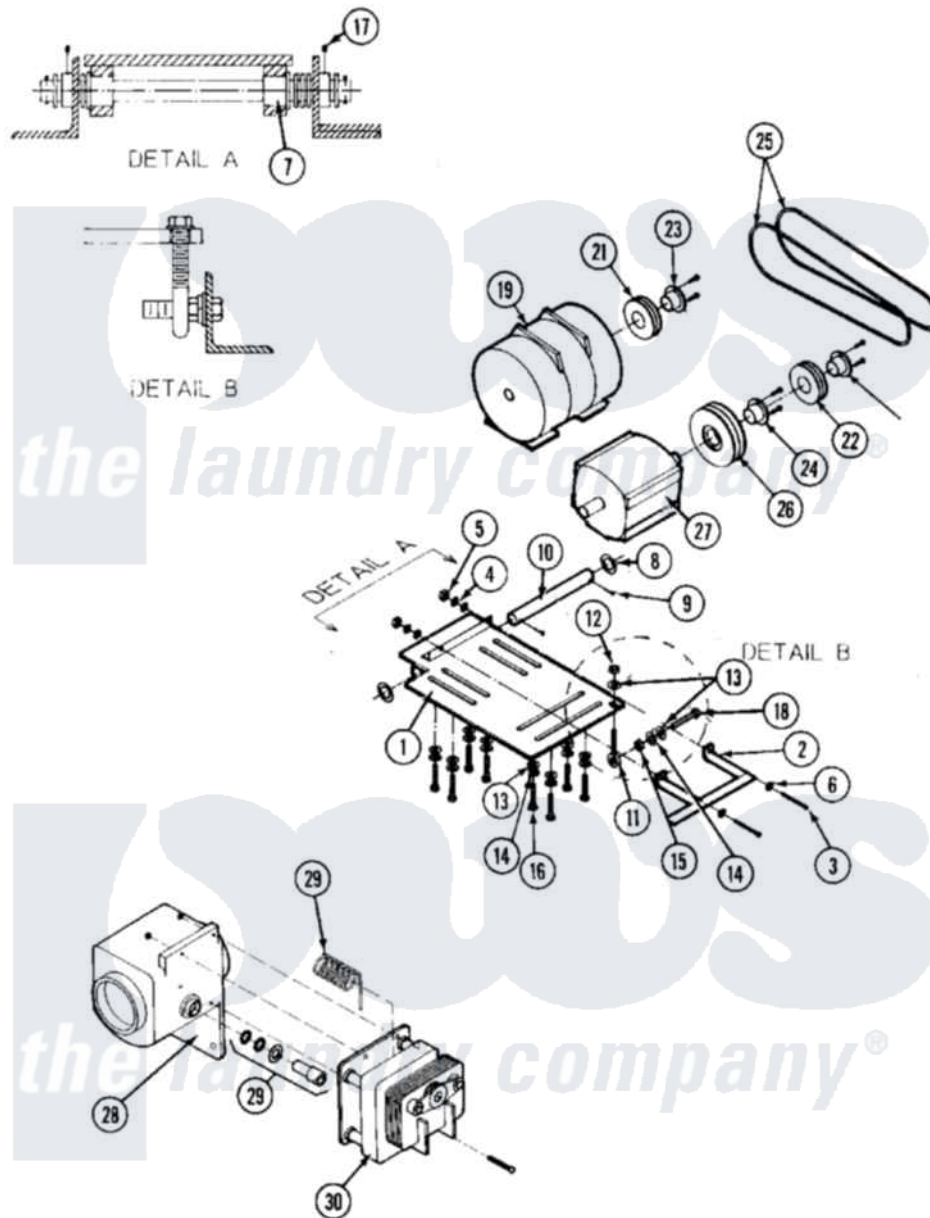

Maytag MAF50PNA 07 - MOTOR & DRAIN VALVE

Maytag [Residential Maytag MAF50PNA Washer Parts](#) Parts Diagram 07 - MOTOR & DRAIN VALVE
 Click on the part number to view part

Item	Original Part Number	Replaced By	Status	Part Description
001	W10124350		Not Available	NOT REQUIRED PART OR SEE NOTE
002	W10124350		Not Available	NOT REQUIRED PART OR SEE NOTE
003	NLA		Not Available	BOLT, PLTD. (1/4"-20 X 3 HHTB)
004	24001295			Lockwasher, S.s.
005	24001510	W10139757		Nut
006	24001304			Washer, Flat
007	W10124350		Not Available	NOT REQUIRED PART OR SEE NOTE
008	24001511			Washer, Hardened
009	24001512		Not Available	PIN, COTTER PLTD. (1/8X1 1/2)
010	NLA		Not Available	ROD, MOTOR SUPPORT
011	NLA		Not Available	BOLT, EYE (3/8"-16 X 4)
012	24001515			Nut, Fiberlock Pltd.
013	24001516			Washer, Flat Pltd.

014	24001517	Not Available	WASHER, SPLITLOCK PLTD. (3/8``)
015	NLA	Not Available	NUT, PLTD. (3/8`` - 16 HEX)
016	NLA	Not Available	SCREW (3/8`` - 16 X 1)
017	NLA	Not Available	SCREW (1/4`` - 20)
018	NLA	Not Available	SCREW (3/8`` - 16 X 1 1/2``)
019	24001522		Motor Wash
020	24001523	Not Available	PULLEY, EXTR. DR. (2F 3V382)
021	24001524		Pulley, Wash Dr.
022	24001525	Not Available	BUSHING, EXTRACT DR (60 HZ)
023	24001090		Bushing, Motor Pulley
024	24001525	Not Available	BUSHING, EXTRACT DR (60 HZ)
025	24001526		Belt
026	NLA	Not Available	PULLEY (2H3V60)
027	24001527		Motor, Extr.
028	24001217		Valve, Drain
029	24001528		Shaft, Drive And Seal Kit
030	24001529		VALVE, MOTOR DRAIN (110V 60HZ)
"	24001530		Valve, Motor Drain
031	BLANK	Not Available	(ITEM 20 IS NOT SHOWN)