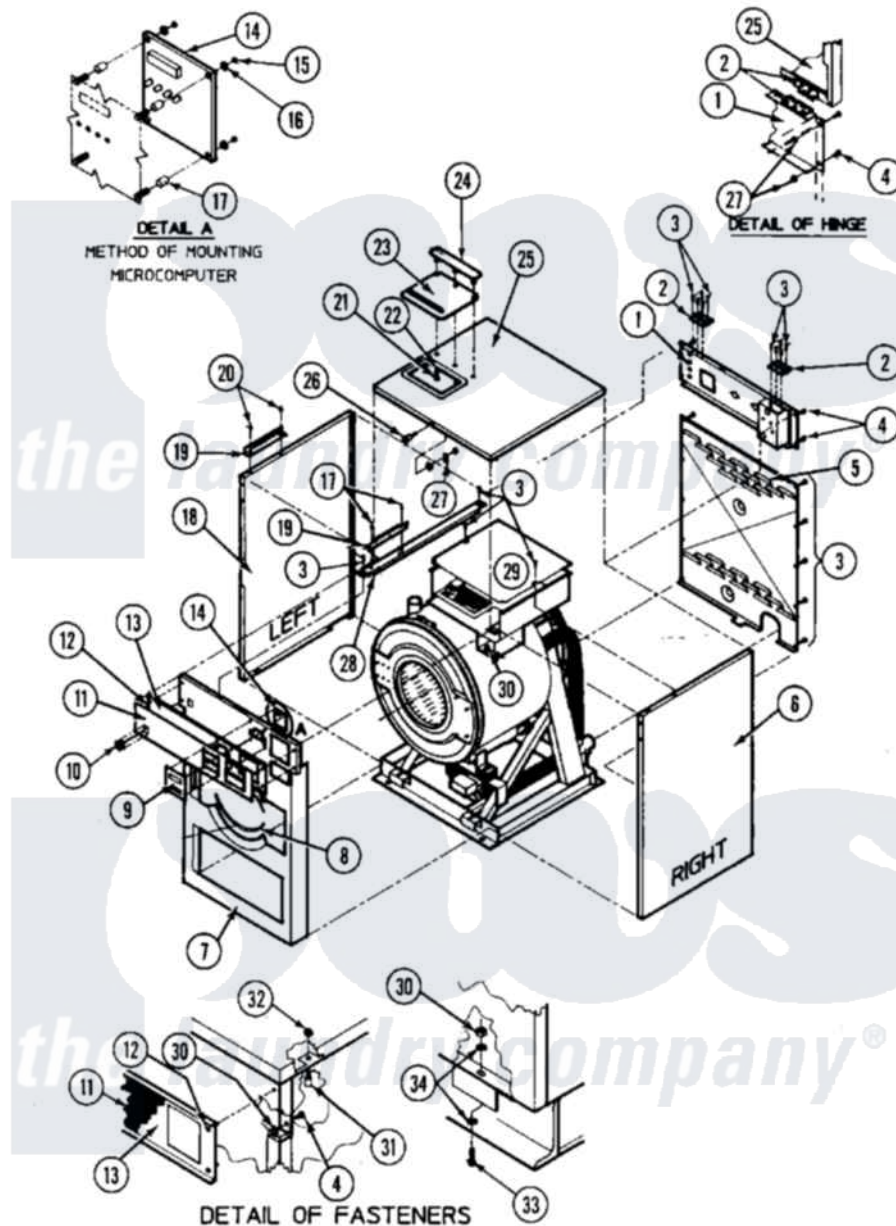

Maytag MAF50PNA 08 - CABINET

Maytag [Residential Maytag MAF50PNA Washer Parts](#) Parts Diagram 08 - CABINET
 Click on the part number to view part

Item	Original Part Number	Replaced By	Status	Part Description
001	W10124350		Not Available	NOT REQUIRED PART OR SEE NOTE
002	Y24001300			Hinge
003	24001301	67006964		Screw, Glide
004	24001323			Screw
005	24001402	24001198		Hose Kit, Soap Dispenser
006	NLA		Not Available	PANEL KIT, SIDE (RT.)50
007	24001531		Not Available	PANEL ASSY. (INR. FRT.)
008	24001550	24001532		Trim- Pane
009	24001113	24001112		Switch, Membrane
010	24001252			Switch, Momentary
011	NLA		Not Available	PANEL, CONTROL
012	24001533			Rivet, Pop S.s.
013	NLA		Not Available	PANEL, CONTROL (EXTRUD. ALUM)
014	24001535			Board, Computer
015	24001417	7103P070-60		Nut, Top Pilot

016	24001415		Washer, S.s.
017	NLA	Not Available	SPACER
018	NLA	Not Available	PANEL KIT, SIDE (LT.)50
019	24001539	Not Available	BRACKET, SOAP DISPENSER
020	24001540	Not Available	RIVET, BLIND S.S. (1/8 X 5/16)
021	24001510	W1013975Z	Nut
022	24001312		Washer, Flat
023	24001219	Not Available	COVER, SOAP DISPENSER
024	24001542		Clamp, Soap Dispenser
025	NLA	Not Available	TOP COVER ASSY
026	24001220		Lock, Top Cover
027	24001221		Latch, Top Cover
028	24001544	Not Available	BRACE, TOP (xC50)
029	24001545	Not Available	COVER, ELECTRICAL MODULE
030	24001305		Nut, Fiberlock
031	24001546	Not Available	STUD, S.S. (6/32" X 1/4")
032	24001425		Nut, Fiberlock, Pltd
033	24001303		Screw
034	24001304		Washer, Flat