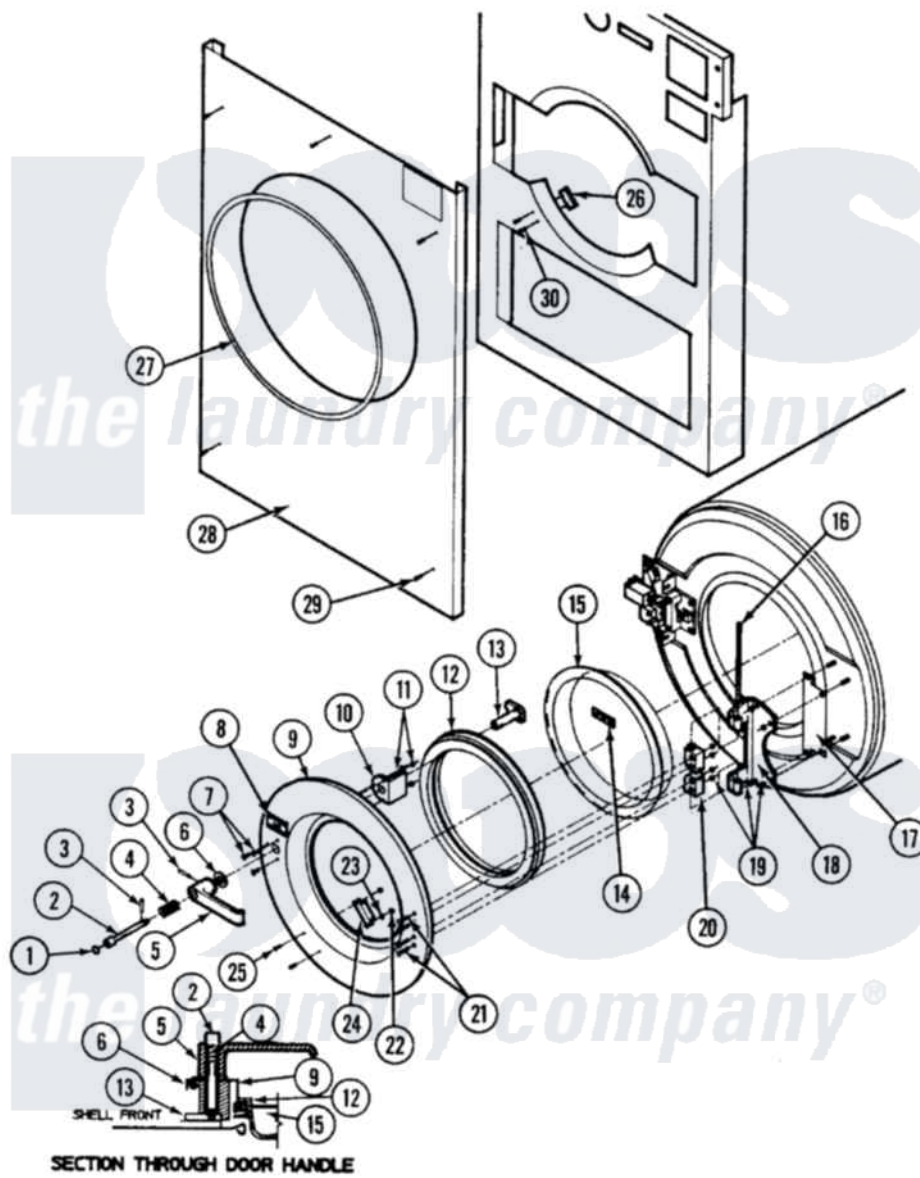

Maytag MAF50PNAL 01 - DOOR & RELATED ASSEMBLY

Maytag [Residential Maytag MAF50PNAL Washer Parts](#) Parts Diagram 01 - DOOR & RELATED ASSEMBLY
 Click on the part number to view part

Item	Original Part Number	Replaced By	Status	Part Description
1	24001407		Not Available	DECAL, RED DOT
3	24001721			Pin, Spring
4	24001338			Spring, Door Lock
5	24001336			Handle, Door
6	24001339			Washer, Nylon
7	24001341	3400814		Screw
8	24001462		Not Available	DECAL, PUSH BUTTON RED
9	24001464		Not Available	DOOR ASSY. (OPL)
"	24001463		Not Available	DOOR ASSY. (OPL)
10	24001340		Not Available	SPACER, DOOR HANDLE
11	24001342	74005230		Nut, Lock
12	24001077			GASKET, DOOR
13	24001343			Arm, Latch
14	24001465		Not Available	DECAL, ROTATION SPIN (CCW)
15	Y24001100		Not Available	GLASS, DOOR
				NOT REQUIRED PART OR

16	W10124350	Not Available	NOT REQUIRED PART OR SEE NOTE
18	24001333		Hinge, Door
19	24001305		Nut, Fiberlock
20	24001334		Mount, Door
21	24001467		Screw, S.s.
22	24001417	7103P070-60	Nut, Top Pilot
23	24001415		Washer, S.s.
24	24001470	Not Available	MAGNET
25	24001414	4450038	Screw
26	24001472		Switch, Magnet Position
27	24001473	Not Available	TRIM, OUTER PANEL
28	24001154	Not Available	PANEL KIT, FRONT OPL
"	24001152	Not Available	PANEL KIT, FRONT OPL (ALM)
29	24001474	3400086	Screw, 10-32 X 3/8
30	24001475	Not Available	RIVET, POP S.S. (1/8 X 1/4)