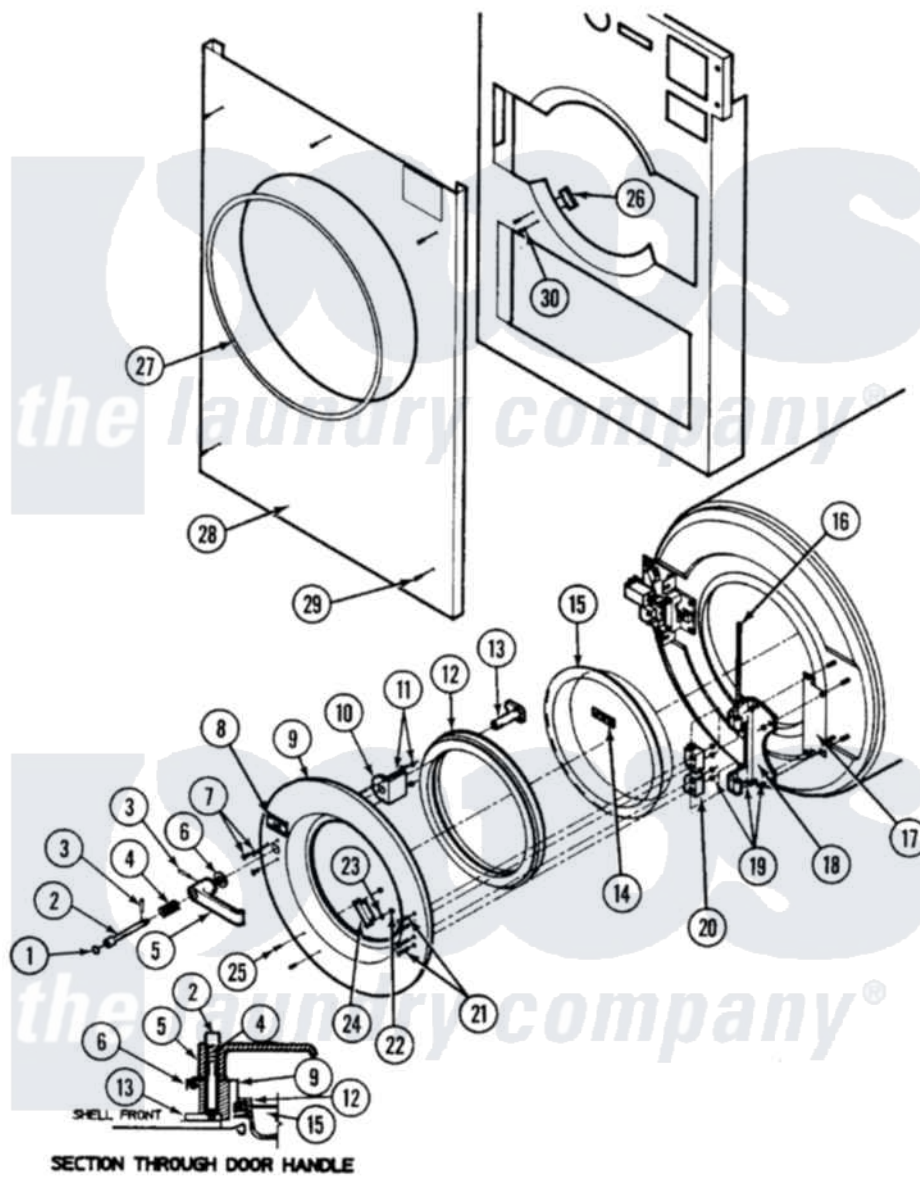

Maytag MAF50PNAS 01 - DOOR & RELATED ASSEMBLY

Maytag [Residential Maytag MAF50PNAS Washer Parts](#) Parts Diagram 01 - DOOR & RELATED ASSEMBLY
 Click on the part number to view part

Item	Original Part Number	Replaced By	Status	Part Description
1	24001407		Not Available	DECAL, RED DOT
3	24001721			Pin, Spring
4	24001338			Spring, Door Lock
5	24001336			Handle, Door
6	24001339			Washer, Nylon
7	24001341	3400814		Screw
8	24001462		Not Available	DECAL, PUSH BUTTON RED
9	24001464		Not Available	DOOR ASSY. (OPL)
"	24001463		Not Available	DOOR ASSY. (OPL)
10	24001340		Not Available	SPACER, DOOR HANDLE
11	24001342	74005230		Nut, Lock
12	24001077			GASKET, DOOR
13	24001343			Arm, Latch
14	24001465		Not Available	DECAL, ROTATION SPIN (CCW)
15	Y24001100		Not Available	GLASS, DOOR
				NOT REQUIRED PART OR

16	W10124350	Not Available	NOT REQUIRED PART OR SEE NOTE
18	24001333		Hinge, Door
19	24001305		Nut, Fiberlock
20	24001334		Mount, Door
21	24001467		Screw, S.s.
22	24001417	7103P070-60	Nut, Top Pilot
23	24001415		Washer, S.s.
24	24001470	Not Available	MAGNET
25	24001414	4450038	Screw
26	24001472		Switch, Magnet Position
27	24001473	Not Available	TRIM, OUTER PANEL
28	24001154	Not Available	PANEL KIT, FRONT OPL
"	24001152	Not Available	PANEL KIT, FRONT OPL (ALM)
29	24001474	3400086	Screw, 10-32 X 3/8
30	24001475	Not Available	RIVET, POP S.S. (1/8 X 1/4)