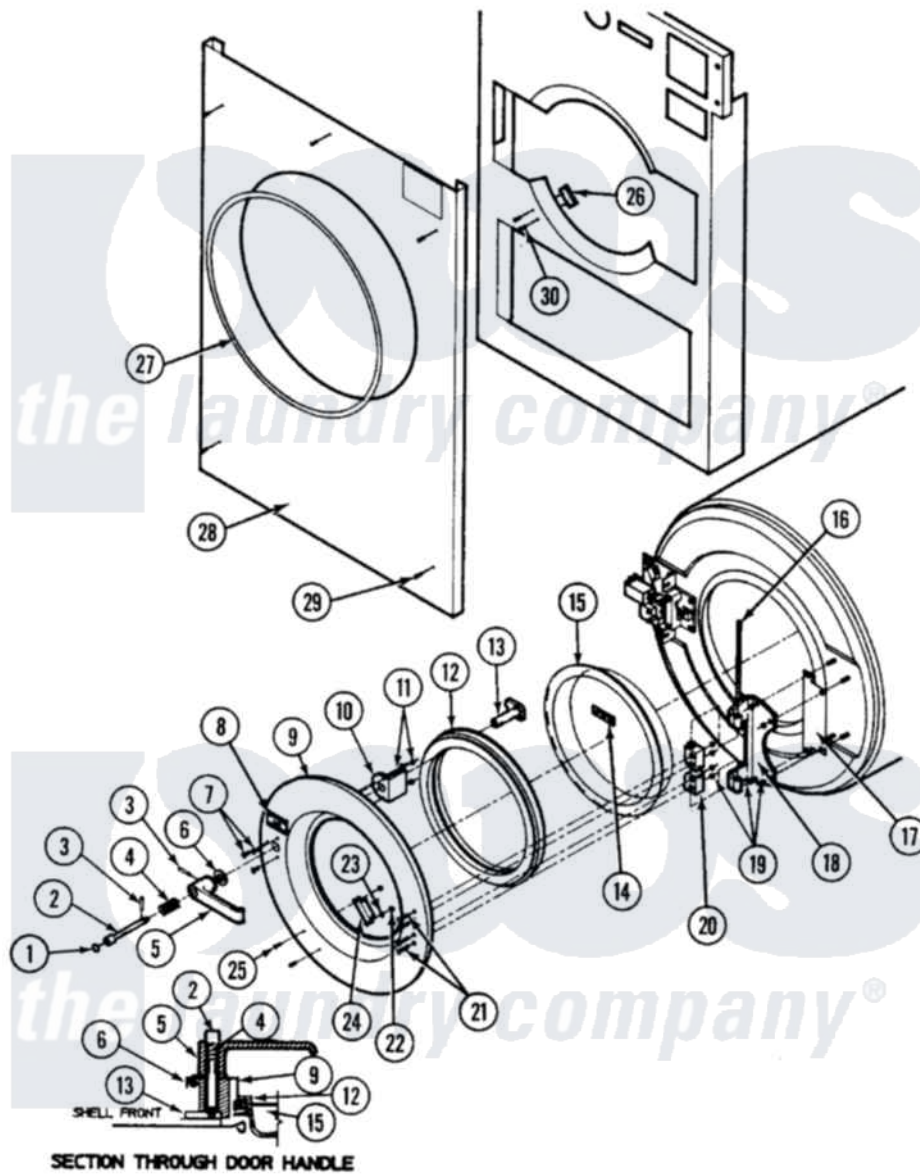

Maytag MAF50PNAW 01 - DOOR & RELATED ASSEMBLY

Maytag [Residential Maytag MAF50PNAW Washer Parts](#) Parts Diagram 01 - DOOR & RELATED ASSEMBLY
 Click on the part number to view part

Item	Original Part Number	Replaced By	Status	Part Description
1	24001407		Not Available	DECAL, RED DOT
3	24001721			Pin, Spring
4	24001338			Spring, Door Lock
5	24001336			Handle, Door
6	24001339			Washer, Nylon
7	24001341	3400814		Screw
8	24001462		Not Available	DECAL, PUSH BUTTON RED
9	24001464		Not Available	DOOR ASSY. (OPL)
"	24001463		Not Available	DOOR ASSY. (OPL)
10	24001340		Not Available	SPACER, DOOR HANDLE
11	24001342	74005230		Nut, Lock
12	24001077			GASKET, DOOR
13	24001343			Arm, Latch
14	24001465		Not Available	DECAL, ROTATION SPIN (CCW)
15	Y24001100		Not Available	GLASS, DOOR
				NOT REQUIRED PART OR

16	W10124350	Not Available	NOT REQUIRED PART OR SEE NOTE
18	24001333		Hinge, Door
19	24001305		Nut, Fiberlock
20	24001334		Mount, Door
21	24001467		Screw, S.s.
22	24001417	7103P070-60	Nut, Top Pilot
23	24001415		Washer, S.s.
24	24001470	Not Available	MAGNET
25	24001414	4450038	Screw
26	24001472		Switch, Magnet Position
27	24001473	Not Available	TRIM, OUTER PANEL
28	24001154	Not Available	PANEL KIT, FRONT OPL
"	24001152	Not Available	PANEL KIT, FRONT OPL (ALM)
29	24001474	3400086	Screw, 10-32 X 3/8
30	24001475	Not Available	RIVET, POP S.S. (1/8 X 1/4)