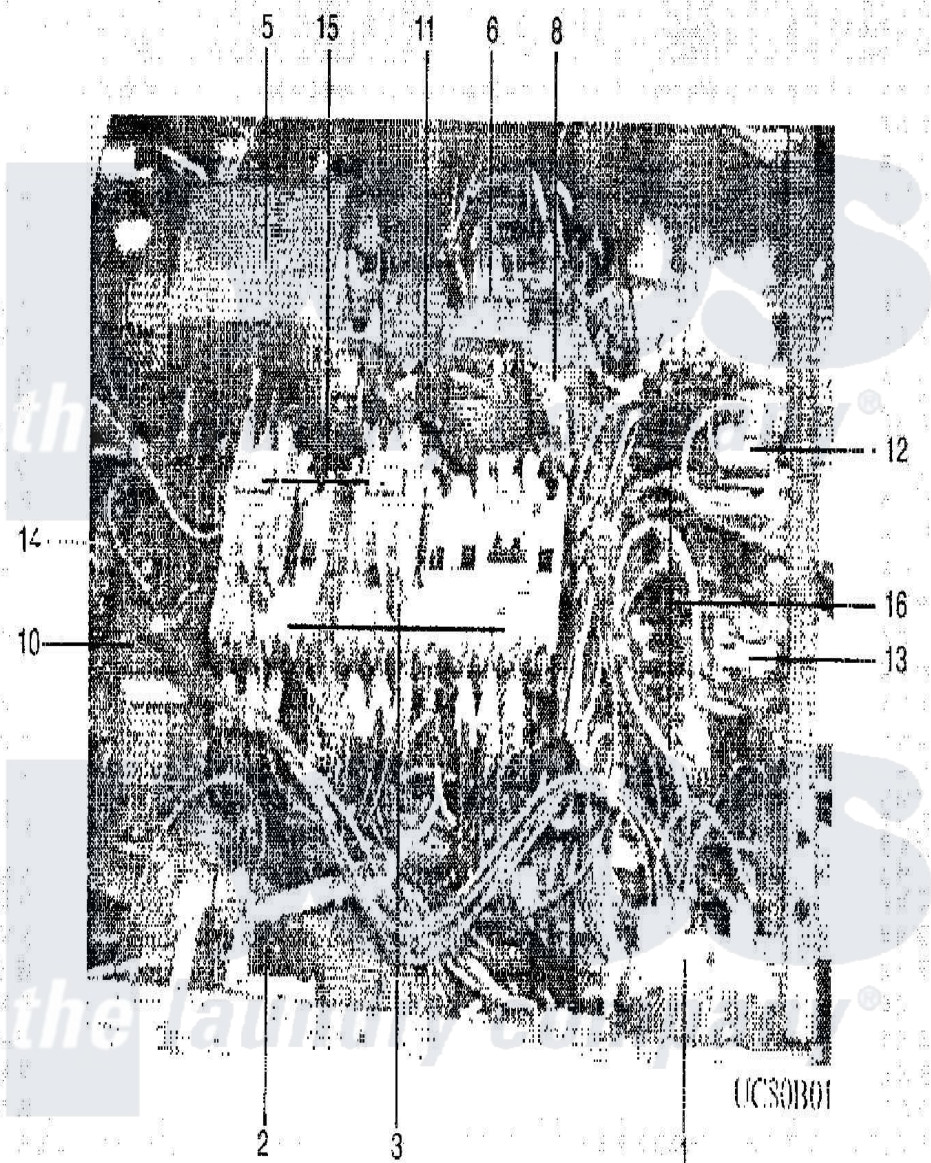

Maytag MAF80PNAVS 10 - CONTROL MODULE

Maytag [Residential Maytag MAF80PNAVS Washer Parts](#) Parts Diagram 10 - CONTROL MODULE
 Click on the part number to view part

Item	Original Part Number	Replaced By	Status	Part Description
001	24001354			Switch, Water Level
002	24001355		Not Available	POWER SUPPLY (120V)
003	24001106		Not Available	CONTACTOR (24AMP, 120V)
004	24001108			Interlock, Mech, Contactor
005	24001178			Kit, Timer Cycle
"	24001357			Screw, Stainless Steel
"	24001358			Washer, Flat
"	NLA		Not Available	INDICATOR, CYCLE TIMER
006	24001248		Not Available	PC BOARD, DOOR UNLOCK (110V)
007	24001245			Fuse, Slo Blo
008	24001247			Capacitor, Door Lock
009	24001359			Kit, Capacitor Mtg.
010	24001249	24001176		Kit, Timer Delay
011	24001177	24001110		Relay- Fla
012	24001360			Relay
013	24001361			Relay, Delay

014	24001362		Kit, Selector Switch
015	24001104	Not Available	CONTACTOR, AUX. ADDER
016	24001363		Kit, Terminal Strip
017	NLA	Not Available	INSULATOR, TERM. STRIP (1-8)
018	NLA	Not Available	INSULATOR, TERM. STRIP (9-16)
019	NLA	Not Available	INSULATOR, TERM. STRIP (17-24)
020	NLA	Not Available	INSULATOR, TERM. STRIP (25-32)
021	24001030	Not Available	DECAL,INSUL.TERM STIRP (33-40)