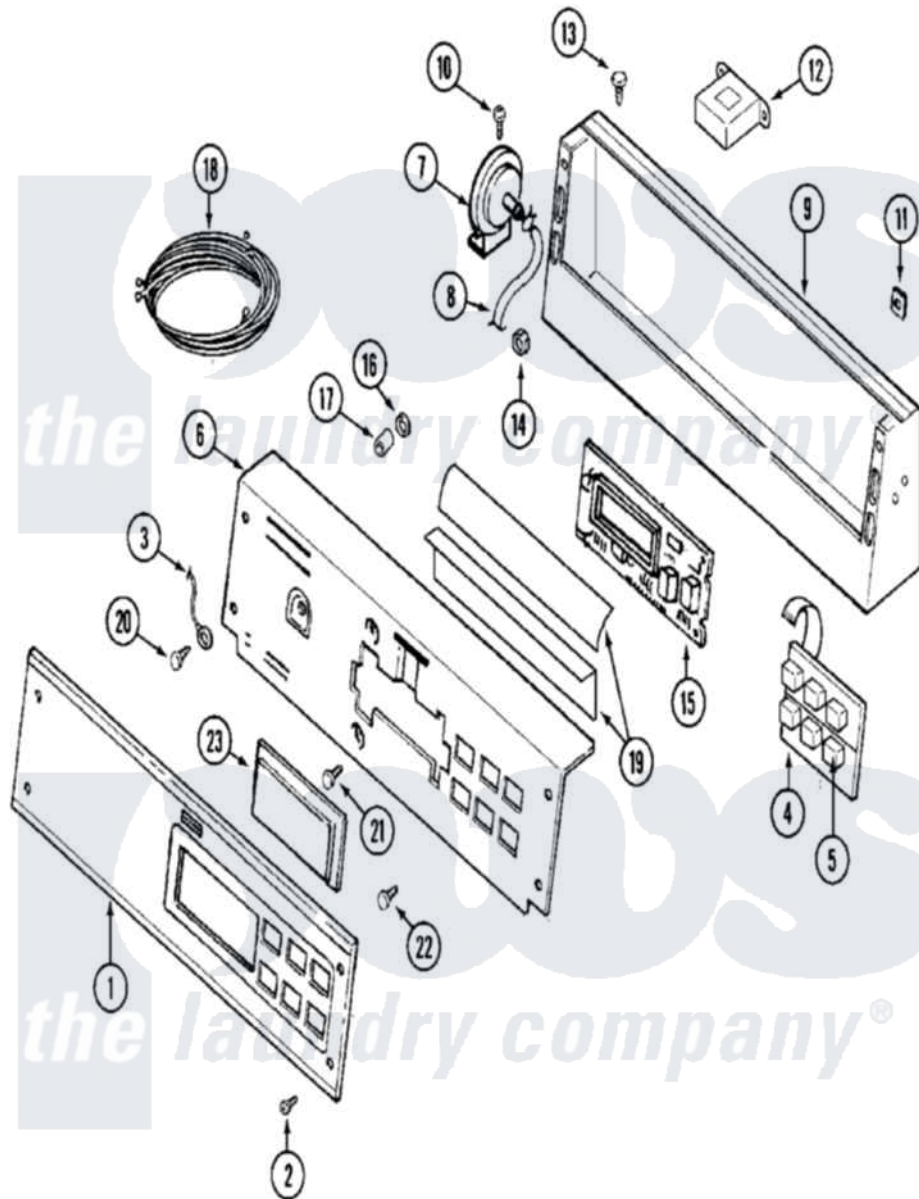

Maytag MAH14PDAAL 01 - CONTROL PANEL

Maytag [Residential Maytag MAH14PDAAL Washer Parts](#) Parts Diagram 01 - CONTROL PANEL
 Click on the part number to view part

Item	Original Part Number	Replaced By	Status	Part Description
001	22002043	22004349		Facia - Pd/Ps
002	215506			Screw, Control Panel Overlay
003	205810			Wire, Ground
004	206808	W10135389		Push Button And Switch Assembly
"	215527	W10140652		Screw, 6-20 X 1/2
005	215517	W10131113		Push Button
006	22002036			Switch Bracket And Back Brkt-White
"	22002037	22002929		Switch Brkt And Back Brkt
007	22002048	22002921		Switch- Pr
008	22002010			Hose, Pressure Switch
"	NLA		Not Available	CLIP, PRESSURE SWITCH HOSE
009	22002329			Console
"	22002330	22002889		Console
010	22001996	3370225		Screw

011	215003		Fastener, Panel And Bracket
012	22001960		Transformer
013	211251		Screw, Transformer
014	22001419		Nut, Transformer
015	22002030	22004335	Control Board
"	22002328	22004335	Control Board
016	912077		Locknut, Reader Harness
017	33001204		Stand-Off, Ccontrol Board
018	22001966		Harness, Sensor Switch
"	22002110		Wire Harness, Main
"	22002254		Wire Harness, Main
"	22002404		Wire Harness, Main
"	22002471		Wire Harness, Motor Control
"	22002862		Upper Sub-Harness W/Switches
"	NLA	Not Available	WIRE HARNESS, MAIN---NA
"	NLA	Not Available	SWITCH, WATER TEMP (ALM)
019	22001511	22002954	Deflector, Water
020	211252		Screw, Ground Wire
021	215526		Screw, Circuit Board
022	215527	W10140652	Screw, 6-20 X 1/2
023	22001962	W10131114	Cover, Display